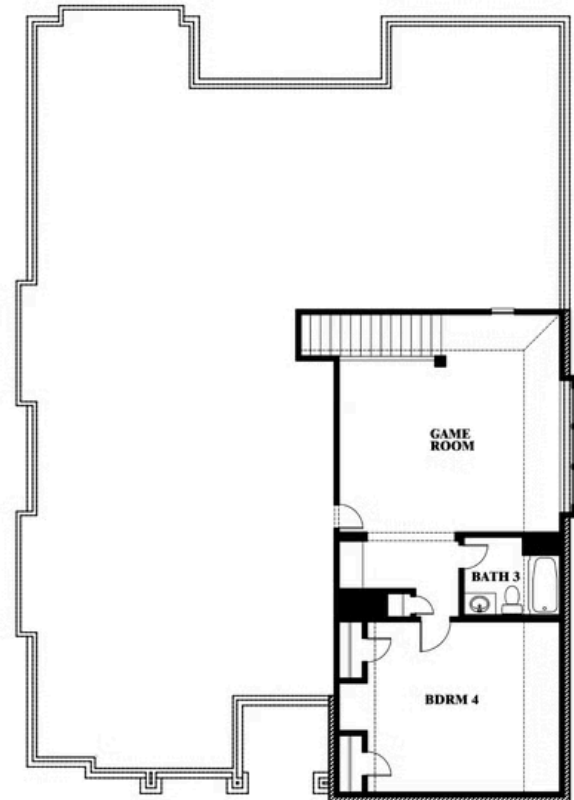

ELEVATION D

ELEVATION D

ELEVATION F

ELEVATION F

Carolina III

THE RETREAT AT NORTH GROVE 60-70
1735 UPLAND ROAD, WAXAHACHIE, TX 75165

Carolina III

This brochure is for general informational purposes and is to be used as a guide only. Changes may be made during the development process and floorplans, dimensions, fixtures, fittings, finishes and specifications are subject to change without notice. Window placement, balcony configuration, wardrobe sizes and living areas may vary slightly within each plan type. EQUAL HOUSING OPPORTUNITY