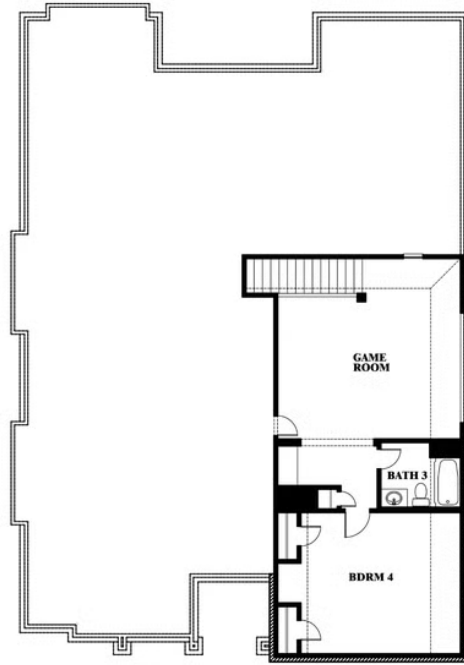

Carolina III

THE RETREAT AT NORTH GROVE 60-70
1735 UPLAND ROAD, WAXAHACHIE, TX 75165

Carolina III