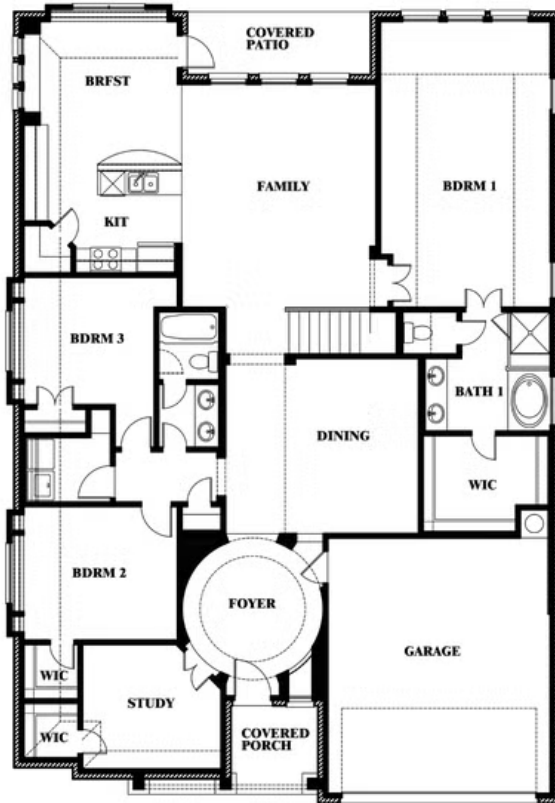

2
CAR GARAGE

ELEVATION AS

ELEVATION A

ELEVATION A

ELEVATION C

ELEVATION C

ELEVATION D

ELEVATION D

ELEVATION E

ELEVATION E

ELEVATION F

ELEVATION F

Carolina III

THE RETREAT AT NORTH GROVE 60-70

1735 UPLAND ROAD, WAXAHACHIE, TX 75165

Carolina III

This brochure is for general informational purposes and is to be used as a guide only. Changes may be made during the development process and floorplans, dimensions, fixtures, fittings, finishes and specifications are subject to change without notice. Window placement, balcony configuration, wardrobe sizes and living areas may vary slightly within each plan type. EQUAL HOUSING OPPORTUNITY