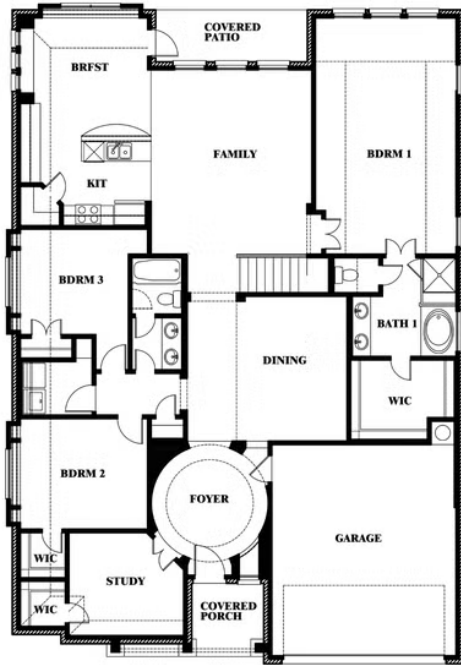

Carolina III

THE RETREAT AT NORTH GROVE 60-70
1735 UPLAND ROAD, WAXAHACHIE, TX 75165

Carolina III