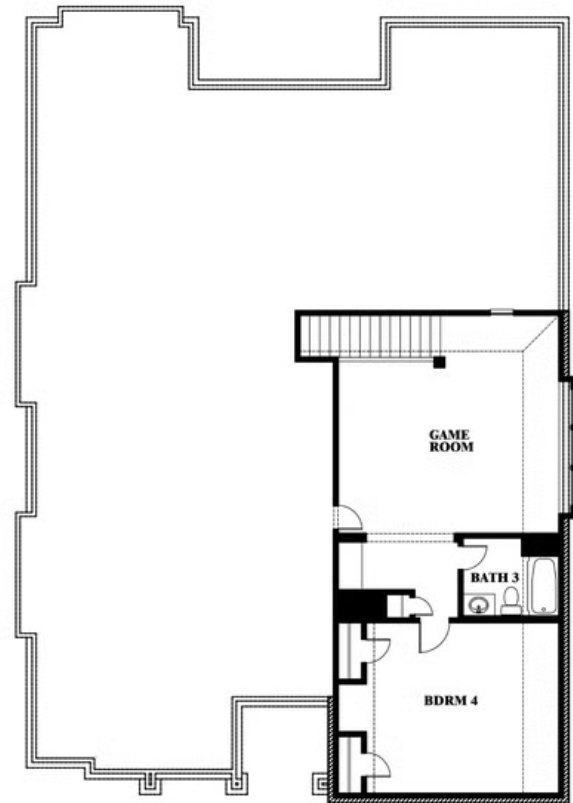

ELEVATION E

ELEVATION E

ELEVATION F

ELEVATION F

Carolina III

THE RETREAT AT NORTH GROVE 60-70

1735 UPLAND ROAD, WAXAHACHIE, TX 75165

Carolina III

This brochure is for general informational purposes and is to be used as a guide only. Changes may be made during the development process and floorplans, dimensions, fixtures, fittings, finishes and specifications are subject to change without notice. Window placement, balcony configuration, wardrobe sizes and living areas may vary slightly within each plan type. EQUAL HOUSING OPPORTUNITY