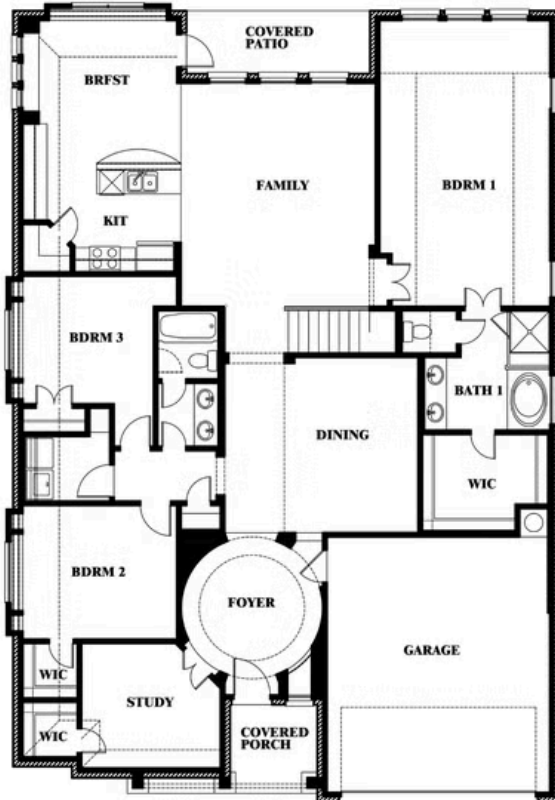

Carolina III

THE RETREAT AT NORTH GROVE 60-70
1735 UPLAND ROAD, WAXAHACHIE, TX 75165

Carolina III

This brochure is for general informational purposes and is to be used as a guide only. Changes may be made during the development process and floorplans, dimensions, fixtures, fittings, finishes and specifications are subject to change without notice. Window placement, balcony configuration, wardrobe sizes and living areas may vary slightly within each plan type. EQUAL HOUSING OPPORTUNITY