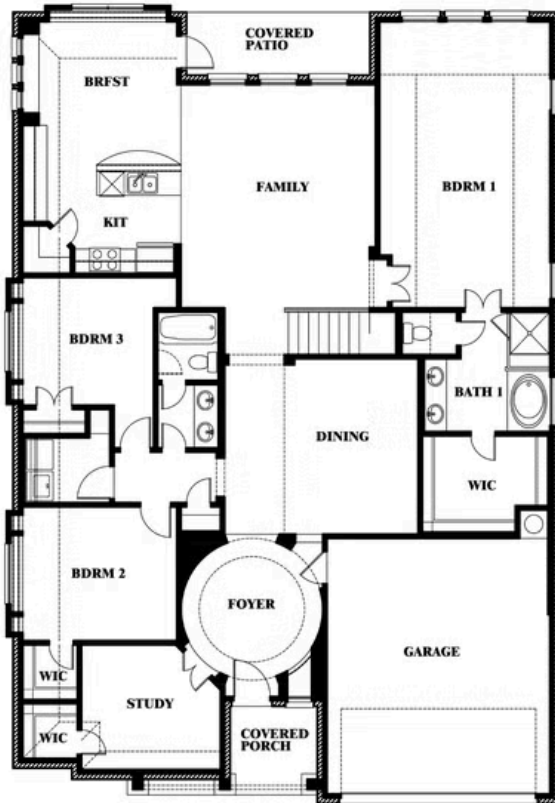

2
CAR GARAGE

ELEVATION D

ELEVATION A

ELEVATION A

ELEVATION AS

ELEVATION AS

ELEVATION C

ELEVATION C

ELEVATION E

ELEVATION E

ELEVATION F

ELEVATION F

Carolina II

THE RETREAT AT NORTH GROVE 60-70
1735 UPLAND ROAD, WAXAHACHIE, TX 75165

Carolina II

This brochure is for general informational purposes and is to be used as a guide only. Changes may be made during the development process and floorplans, dimensions, fixtures, fittings, finishes and specifications are subject to change without notice. Window placement, balcony configuration, wardrobe sizes and living areas may vary slightly within each plan type. EQUAL HOUSING OPPORTUNITY

Carolina II

THE RETREAT AT NORTH GROVE 60-70

1735 UPLAND ROAD, WAXAHACHIE, TX 75165

Carolina II with Media Room

This brochure is for general informational purposes and is to be used as a guide only. Changes may be made during the development process and floorplans, dimensions, fixtures, fittings, finishes and specifications are subject to change without notice. Window placement, balcony configuration, wardrobe sizes and living areas may vary slightly within each plan type. EQUAL HOUSING OPPORTUNITY