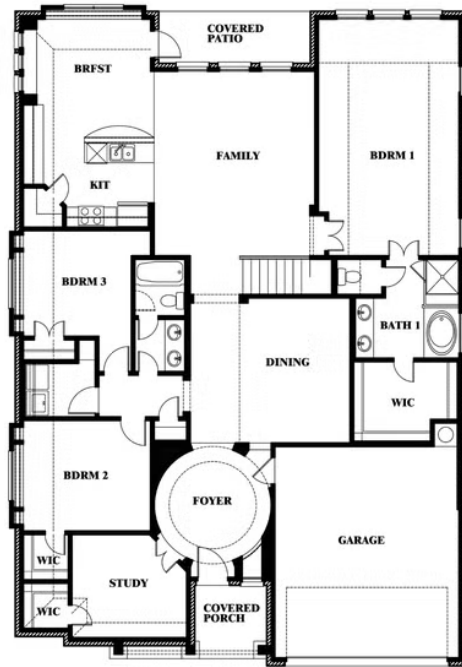

Carolina II

THE RETREAT AT NORTH GROVE 60-70
1735 UPLAND ROAD, WAXAHACHIE, TX 75165

Carolina II
with Media Room