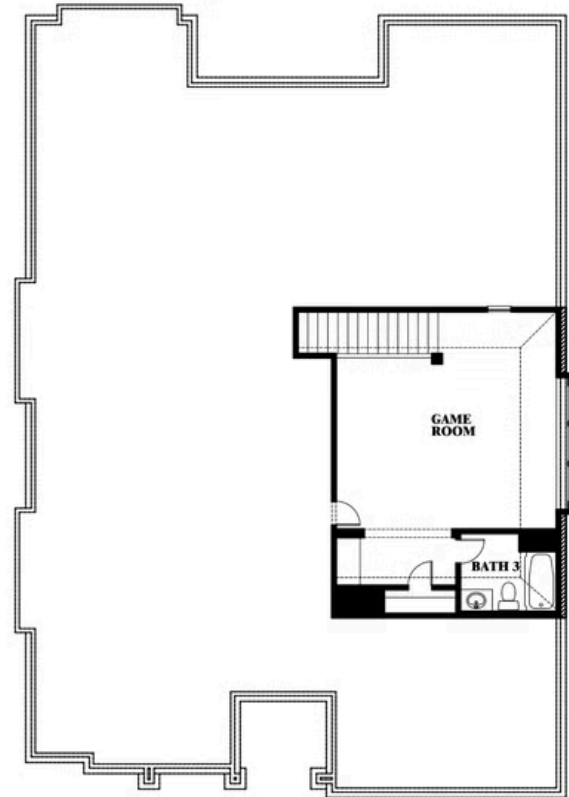

2
CAR GARAGE

ELEVATION D

ELEVATION A

ELEVATION A

ELEVATION AS

ELEVATION AS

ELEVATION C

ELEVATION C

ELEVATION E

ELEVATION E

ELEVATION F

ELEVATION F

Carolina II

THE RETREAT AT NORTH GROVE 60-70
1735 UPLAND ROAD, WAXAHACHIE, TX 75165

Carolina II

This brochure is for general informational purposes and is to be used as a guide only. Changes may be made during the development process and floorplans, dimensions, fixtures, fittings, finishes and specifications are subject to change without notice. Window placement, balcony configuration, wardrobe sizes and living areas may vary slightly within each plan type. EQUAL HOUSING OPPORTUNITY

Carolina II

THE RETREAT AT NORTH GROVE 60-70

1735 UPLAND ROAD, WAXAHACHIE, TX 75165

Carolina II with Media Room

This brochure is for general informational purposes and is to be used as a guide only. Changes may be made during the development process and floorplans, dimensions, fixtures, fittings, finishes and specifications are subject to change without notice. Window placement, balcony configuration, wardrobe sizes and living areas may vary slightly within each plan type. EQUAL HOUSING OPPORTUNITY