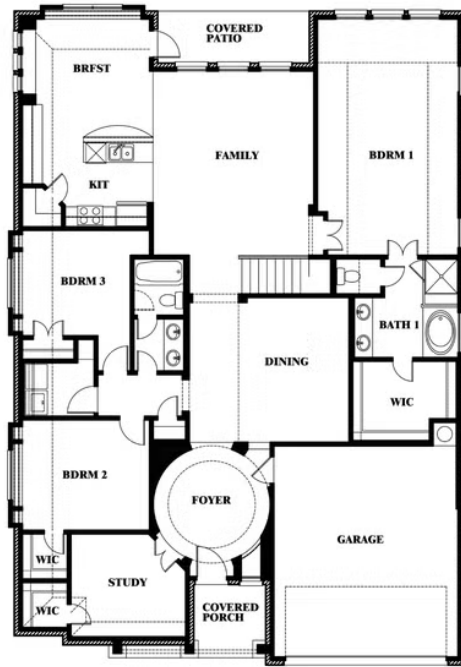

Carolina II

THE RETREAT AT NORTH GROVE 60-70
1735 UPLAND ROAD, WAXAHACHIE, TX 75165

Carolina II