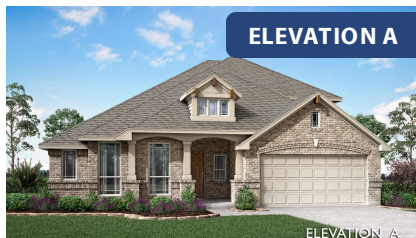

Carolina II

HOMES FROM
\$465,990

CLASSIC SERIES

THE RETREAT AT NORTH GROVE 60-70

1735 UPLAND ROAD, WAXAHACHIE, TX 75165

2,771
SQUARE FEET

3
BEDROOMS

3.0
BATHROOMS

2
CAR GARAGE

Carolina II

THE RETREAT AT NORTH GROVE 60-70
1735 UPLAND ROAD, WAXAHACHIE, TX 75165

Carolina II

This brochure is for general informational purposes and is to be used as a guide only. Changes may be made during the development process and floorplans, dimensions, fixtures, fittings, finishes and specifications are subject to change without notice. Window placement, balcony configuration, wardrobe sizes and living areas may vary slightly within each plan type. EQUAL HOUSING OPPORTUNITY

Carolina II

THE RETREAT AT NORTH GROVE 60-70
1735 UPLAND ROAD, WAXAHACHIE, TX 75165

Carolina II
with Media Room

This brochure is for general informational purposes and is to be used as a guide only. Changes may be made during the development process and floorplans, dimensions, fixtures, fittings, finishes and specifications are subject to change without notice. Window placement, balcony configuration, wardrobe sizes and living areas may vary slightly within each plan type. EQUAL HOUSING OPPORTUNITY