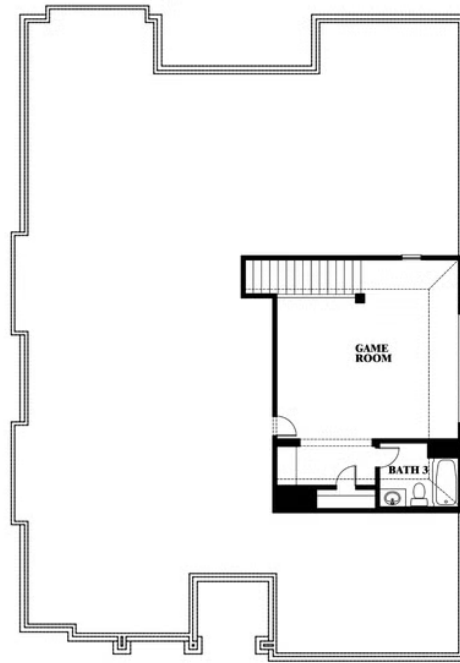

Carolina II

THE RETREAT AT NORTH GROVE 60-70
1735 UPLAND ROAD, WAXAHACHIE, TX 75165

Carolina II