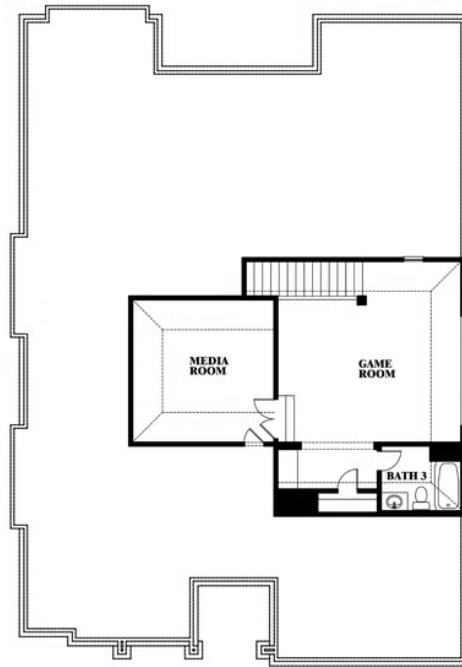

Carolina II

THE RETREAT AT NORTH GROVE 60-70
1735 UPLAND ROAD, WAXAHACHIE, TX 75165

Carolina II
with Media Room