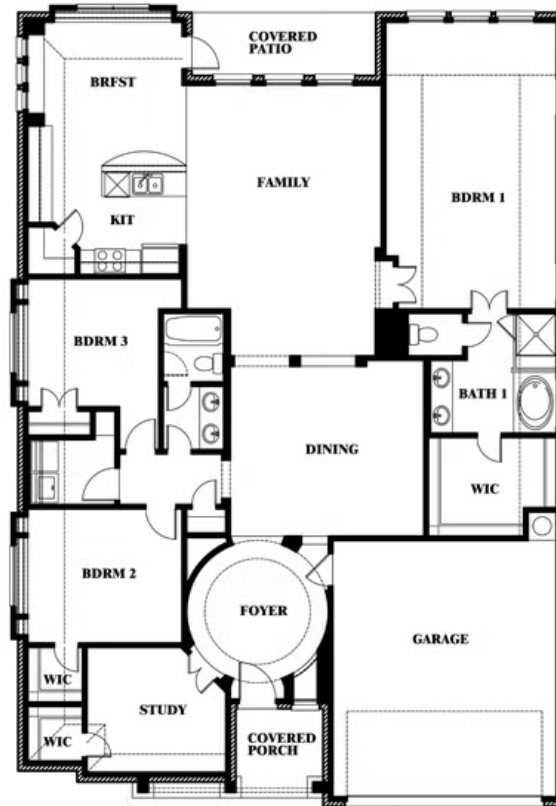

2
CAR GARAGE

ELEVATION C

Document generated Nov 21, 2024. Prices, plans, square footage, features and materials are subject to change at any time without notice and vary among communities. Listed prices are for informational purposes only, are not binding, and do not create any contractual obligation(s). The price of any home is dependent on numerous factors, all of which are unique to a specific home, and is not guaranteed until specified in a binding contract. Pricing of elevations and additional optional beds/baths vary per plan. Some plans require a premium homesite. Please ask the Community Manager for details. Renderings of homes are artist concepts and may not reflect exact colors and materials.

Carolina

THE RETREAT AT NORTH GROVE 60-70

1735 UPLAND ROAD, WAXAHACHIE, TX 75165

Carolina

This brochure is for general informational purposes and is to be used as a guide only. Changes may be made during the development process and floorplans, dimensions, fixtures, fittings, finishes and specifications are subject to change without notice. Window placement, balcony configuration, wardrobe sizes and living areas may vary slightly within each plan type. EQUAL HOUSING OPPORTUNITY