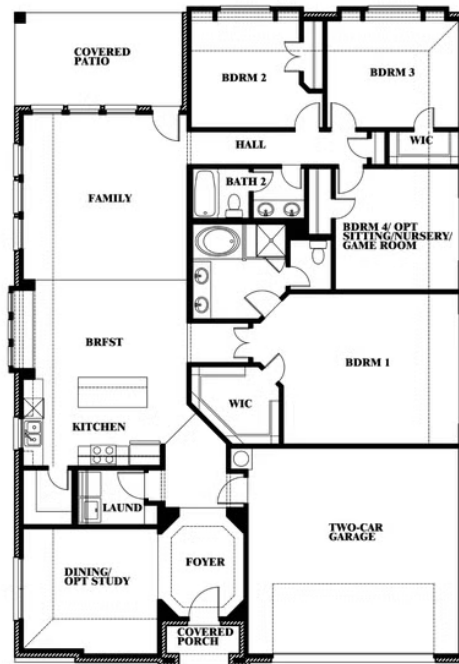

Hawthorne

THE OASIS AT NORTH GROVE 75-80

1735 UPLAND ROAD, WAXAHACHIE, TX 75165

Hawthorne