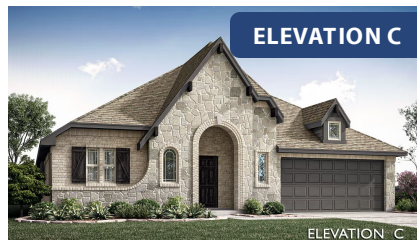

Hawthorne

CLASSIC SERIES

THE OASIS AT NORTH GROVE 75-80

1735 UPLAND ROAD, WAXAHACHIE, TX 75165

HOMES FROM

\$439,990

2,235
SQUARE FEET

4
BEDROOMS

2.0
BATHROOMS

2
CAR GARAGE

ELEVATION A

ELEVATION B

ELEVATION B

ELEVATION C

ELEVATION C

Hawthorne

THE OASIS AT NORTH GROVE 75-80

1735 UPLAND ROAD, WAXAHACHIE, TX 75165

Hawthorne

This brochure is for general informational purposes and is to be used as a guide only. Changes may be made during the development process and floorplans, dimensions, fixtures, fittings, finishes and specifications are subject to change without notice. Window placement, balcony configuration, wardrobe sizes and living areas may vary slightly within each plan type. EQUAL HOUSING OPPORTUNITY

Hawthorne

THE OASIS AT NORTH GROVE 75-80

1735 UPLAND ROAD, WAXAHACHIE, TX 75165

Hawthorne Opt. Deluxe Kitchen

This brochure is for general informational purposes and is to be used as a guide only. Changes may be made during the development process and floorplans, dimensions, fixtures, fittings, finishes and specifications are subject to change without notice. Window placement, balcony configuration, wardrobe sizes and living areas may vary slightly within each plan type. EQUAL HOUSING OPPORTUNITY