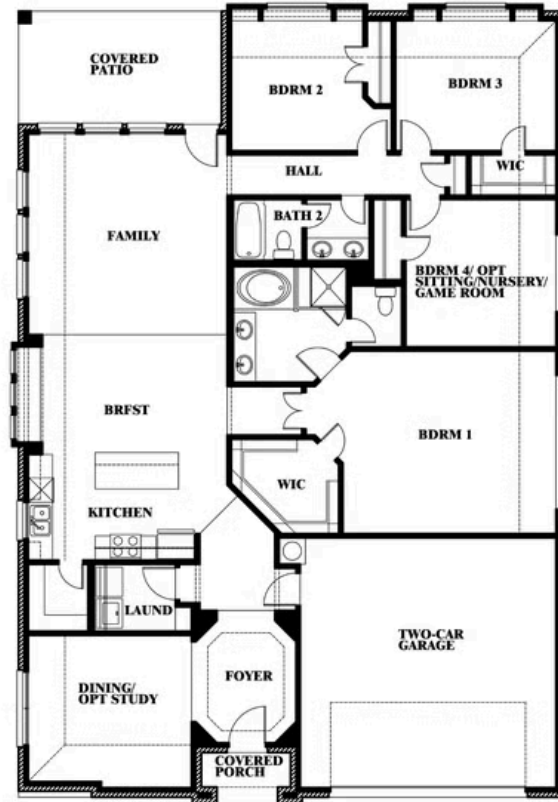

Hawthorne

HOMES FROM
\$439,990

CLASSIC SERIES

THE OASIS AT NORTH GROVE 75-80

1735 UPLAND ROAD, WAXAHACHIE, TX 75165

2,235
SQUARE FEET

4
BEDROOMS

2.0
BATHROOMS

2
CAR GARAGE

ELEVATION A

ELEVATION B

ELEVATION B

ELEVATION C

ELEVATION C

Hawthorne

THE OASIS AT NORTH GROVE 75-80
1735 UPLAND ROAD, WAXAHACHIE, TX 75165

Hawthorne

This brochure is for general informational purposes and is to be used as a guide only. Changes may be made during the development process and floorplans, dimensions, fixtures, fittings, finishes and specifications are subject to change without notice. Window placement, balcony configuration, wardrobe sizes and living areas may vary slightly within each plan type. EQUAL HOUSING OPPORTUNITY

Hawthorne

THE OASIS AT NORTH GROVE 75-80

1735 UPLAND ROAD, WAXAHACHIE, TX 75165

Hawthorne Opt. Deluxe Kitchen

This brochure is for general informational purposes and is to be used as a guide only. Changes may be made during the development process and floorplans, dimensions, fixtures, fittings, finishes and specifications are subject to change without notice. Window placement, balcony configuration, wardrobe sizes and living areas may vary slightly within each plan type. EQUAL HOUSING OPPORTUNITY