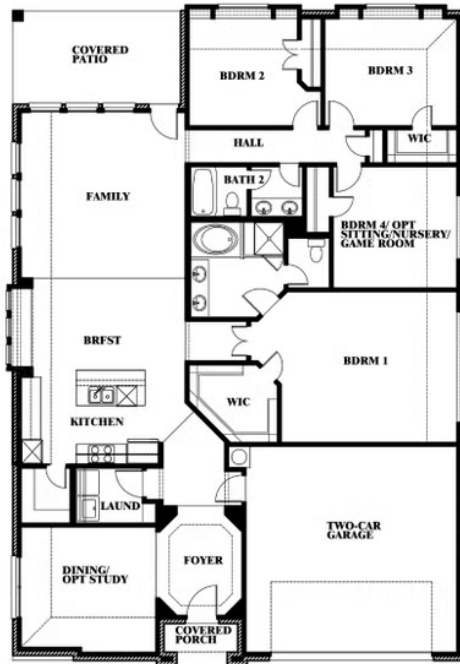

Hawthorne

THE OASIS AT NORTH GROVE 75-80

1735 UPLAND ROAD, WAXAHACHIE, TX 75165

Hawthorne Opt. Deluxe Kitchen