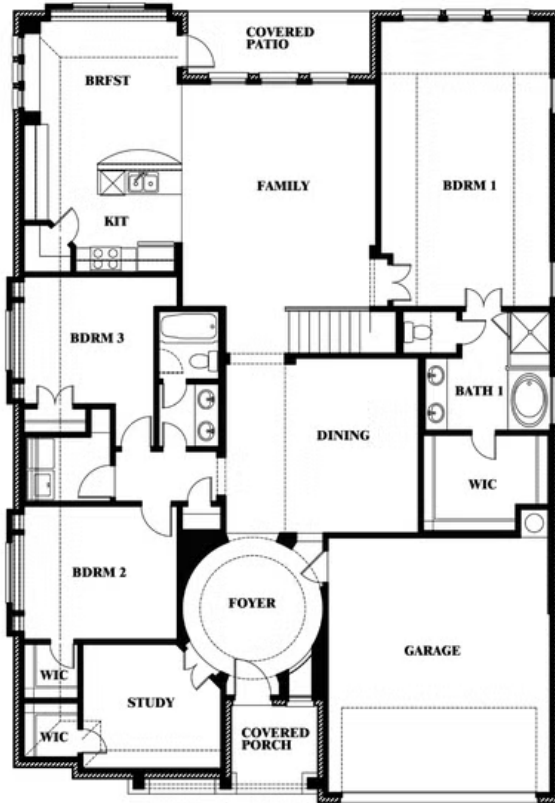

Carolina IV

HOMES FROM
\$502,990

CLASSIC SERIES

THE OASIS AT NORTH GROVE 75-80

1735 UPLAND ROAD, WAXAHACHIE, TX 75165

3,280
SQUARE FEET

4
BEDROOMS

3.0
BATHROOMS

2
CAR GARAGE

ELEVATION D

ELEVATION A

ELEVATION A

ELEVATION AS

ELEVATION AS

ELEVATION C

ELEVATION C

ELEVATION E

ELEVATION E

ELEVATION F

ELEVATION F

Carolina IV

THE OASIS AT NORTH GROVE 75-80
1735 UPLAND ROAD, WAXAHACHIE, TX 75165

Carolina IV

This brochure is for general informational purposes and is to be used as a guide only. Changes may be made during the development process and floorplans, dimensions, fixtures, fittings, finishes and specifications are subject to change without notice. Window placement, balcony configuration, wardrobe sizes and living areas may vary slightly within each plan type. EQUAL HOUSING OPPORTUNITY