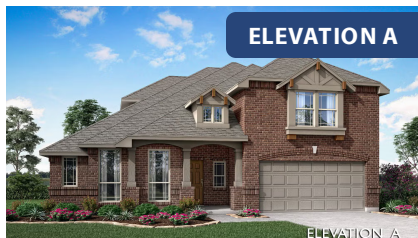

Carolina IV

HOMES FROM
\$502,990

CLASSIC SERIES

THE OASIS AT NORTH GROVE 75-80

1735 UPLAND ROAD, WAXAHACHIE, TX 75165

3,280
SQUARE FEET

4
BEDROOMS

3.0
BATHROOMS

2
CAR GARAGE

ELEVATION D

ELEVATION A

ELEVATION A

ELEVATION AS

ELEVATION AS

ELEVATION C

ELEVATION C

ELEVATION E

ELEVATION E

ELEVATION F

ELEVATION F

Carolina IV

THE OASIS AT NORTH GROVE 75-80
1735 UPLAND ROAD, WAXAHACHIE, TX 75165

Carolina IV

This brochure is for general informational purposes and is to be used as a guide only. Changes may be made during the development process and floorplans, dimensions, fixtures, fittings, finishes and specifications are subject to change without notice. Window placement, balcony configuration, wardrobe sizes and living areas may vary slightly within each plan type. EQUAL HOUSING OPPORTUNITY