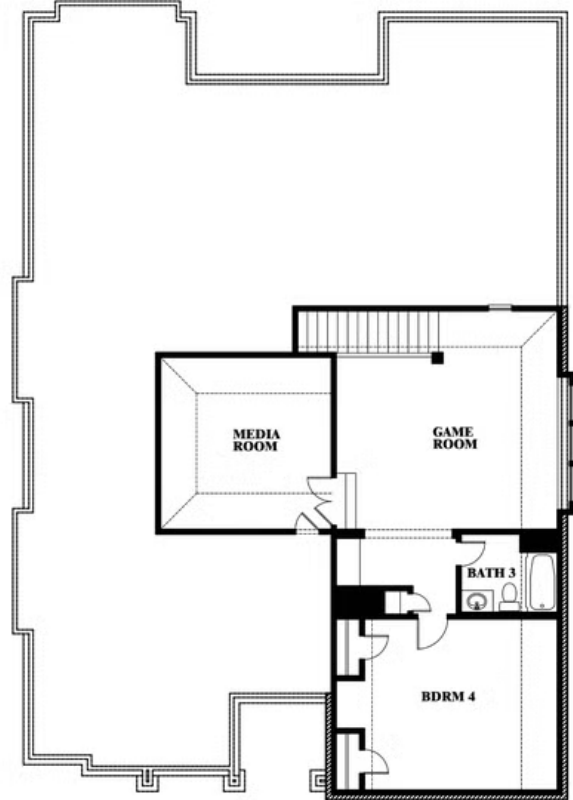

Carolina IV

HOMES FROM
\$502,990

CLASSIC SERIES

THE OASIS AT NORTH GROVE 75-80

1735 UPLAND ROAD, WAXAHACHIE, TX 75165

3,280
SQUARE FEET

4
BEDROOMS

3.0
BATHROOMS

ELEVATION E

ELEVATION E

ELEVATION F

ELEVATION F

Carolina IV

THE OASIS AT NORTH GROVE 75-80
1735 UPLAND ROAD, WAXAHACHIE, TX 75165

Carolina IV

This brochure is for general informational purposes and is to be used as a guide only. Changes may be made during the development process and floorplans, dimensions, fixtures, fittings, finishes and specifications are subject to change without notice. Window placement, balcony configuration, wardrobe sizes and living areas may vary slightly within each plan type. EQUAL HOUSING OPPORTUNITY