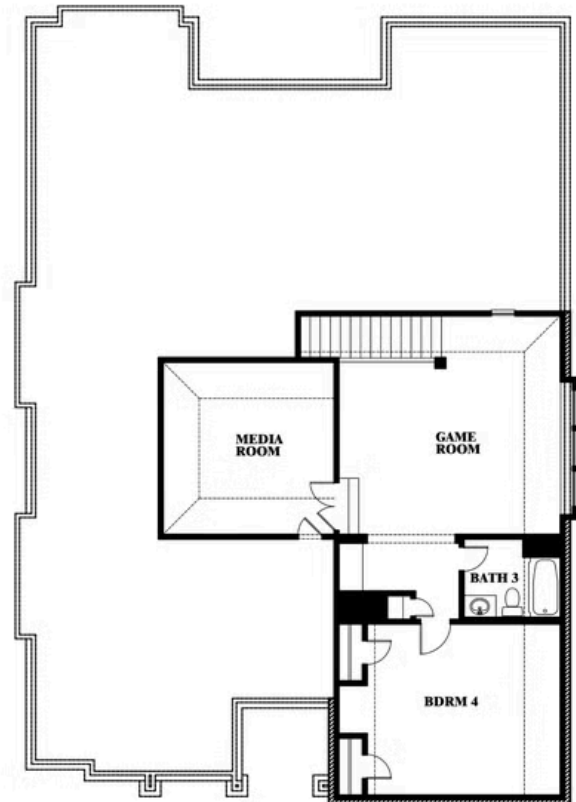

Carolina IV

HOMES FROM
\$502,990

CLASSIC SERIES

THE OASIS AT NORTH GROVE 75-80

1735 UPLAND ROAD, WAXAHACHIE, TX 75165

3,280
SQUARE FEET

4
BEDROOMS

3.0
BATHROOMS

2
CAR GARAGE

ELEVATION D

ELEVATION A

ELEVATION A

ELEVATION AS

ELEVATION AS

ELEVATION C

ELEVATION C

ELEVATION E

ELEVATION E

ELEVATION F

ELEVATION F

Carolina IV

THE OASIS AT NORTH GROVE 75-80

1735 UPLAND ROAD, WAXAHACHIE, TX 75165

Carolina IV

This brochure is for general informational purposes and is to be used as a guide only. Changes may be made during the development process and floorplans, dimensions, fixtures, fittings, finishes and specifications are subject to change without notice. Window placement, balcony configuration, wardrobe sizes and living areas may vary slightly within each plan type. EQUAL HOUSING OPPORTUNITY