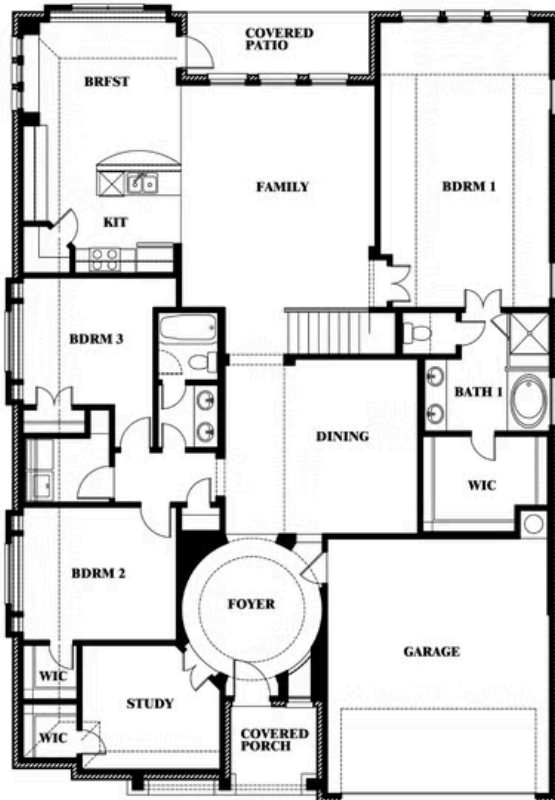

Carolina IV

HOMES FROM
\$502,990

CLASSIC SERIES

THE OASIS AT NORTH GROVE 75-80

1735 UPLAND ROAD, WAXAHACHIE, TX 75165

3,280
SQUARE FEET

4
BEDROOMS

3.0
BATHROOMS

2
CAR GARAGE

ELEVATION D

ELEVATION A

ELEVATION A

ELEVATION AS

ELEVATION AS

ELEVATION C

ELEVATION C

ELEVATION E

ELEVATION E

ELEVATION F

ELEVATION F

Carolina IV

THE OASIS AT NORTH GROVE 75-80

1735 UPLAND ROAD, WAXAHACHIE, TX 75165

Carolina IV

This brochure is for general informational purposes and is to be used as a guide only. Changes may be made during the development process and floorplans, dimensions, fixtures, fittings, finishes and specifications are subject to change without notice. Window placement, balcony configuration, wardrobe sizes and living areas may vary slightly within each plan type. EQUAL HOUSING OPPORTUNITY