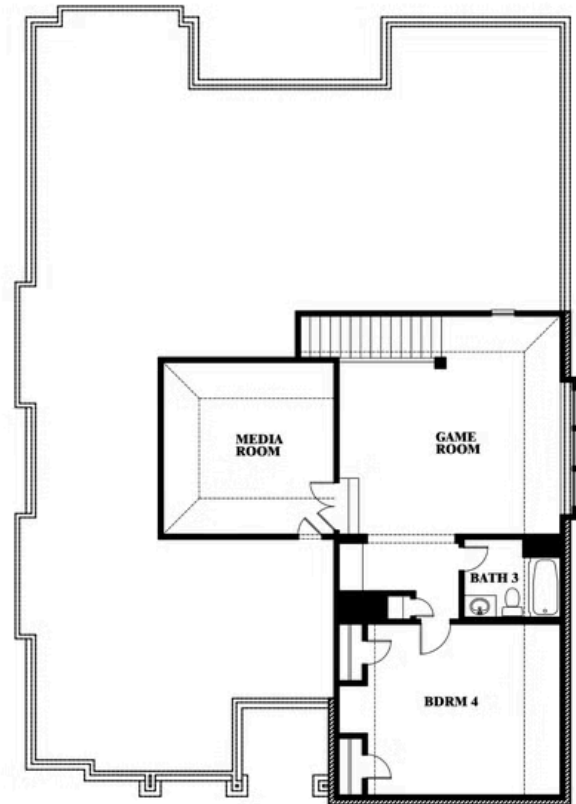

Carolina IV

HOMES FROM
\$502,990

CLASSIC SERIES

THE OASIS AT NORTH GROVE 75-80

1735 UPLAND ROAD, WAXAHACHIE, TX 75165

3,280
SQUARE FEET

4
BEDROOMS

3.0
BATHROOMS

2
CAR GARAGE

ELEVATION D

ELEVATION A

ELEVATION A

ELEVATION AS

ELEVATION AS

ELEVATION C

ELEVATION C

ELEVATION E

ELEVATION E

ELEVATION F

ELEVATION F

Carolina IV

THE OASIS AT NORTH GROVE 75-80
1735 UPLAND ROAD, WAXAHACHIE, TX 75165

Carolina IV

This brochure is for general informational purposes and is to be used as a guide only. Changes may be made during the development process and floorplans, dimensions, fixtures, fittings, finishes and specifications are subject to change without notice. Window placement, balcony configuration, wardrobe sizes and living areas may vary slightly within each plan type. EQUAL HOUSING OPPORTUNITY