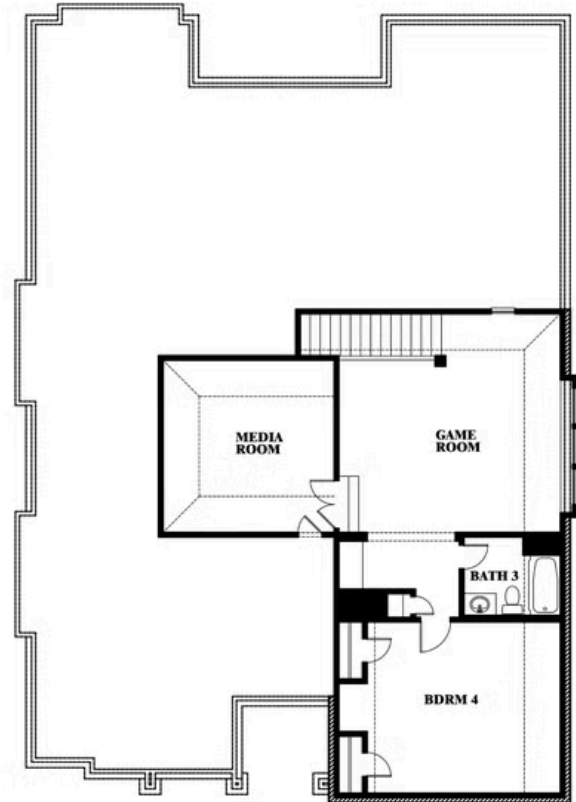

Carolina IV

HOMES FROM
\$502,990

CLASSIC SERIES

THE OASIS AT NORTH GROVE 75-80

1735 UPLAND ROAD, WAXAHACHIE, TX 75165

3,280
SQUARE FEET

4
BEDROOMS

3.0
BATHROOMS

2
CAR GARAGE

ELEVATION D

ELEVATION A

ELEVATION A

ELEVATION AS

ELEVATION AS

ELEVATION C

ELEVATION C

ELEVATION E

ELEVATION E

ELEVATION F

ELEVATION F

Carolina IV

THE OASIS AT NORTH GROVE 75-80
1735 UPLAND ROAD, WAXAHACHIE, TX 75165

Carolina IV

This brochure is for general informational purposes and is to be used as a guide only. Changes may be made during the development process and floorplans, dimensions, fixtures, fittings, finishes and specifications are subject to change without notice. Window placement, balcony configuration, wardrobe sizes and living areas may vary slightly within each plan type. EQUAL HOUSING OPPORTUNITY