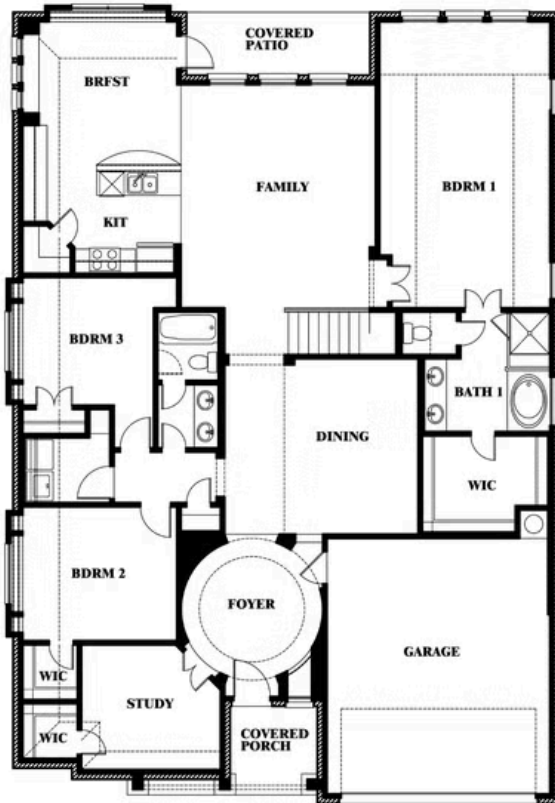

Carolina IV

HOMES FROM
\$502,990

CLASSIC SERIES

THE OASIS AT NORTH GROVE 75-80

1735 UPLAND ROAD, WAXAHACHIE, TX 75165

3,280
SQUARE FEET

4
BEDROOMS

3.0
BATHROOMS

2
CAR GARAGE

ELEVATION D

ELEVATION A

ELEVATION A

ELEVATION AS

ELEVATION AS

ELEVATION C

ELEVATION C

ELEVATION E

ELEVATION E

ELEVATION F

ELEVATION F

Carolina IV

THE OASIS AT NORTH GROVE 75-80
1735 UPLAND ROAD, WAXAHACHIE, TX 75165

Carolina IV

This brochure is for general informational purposes and is to be used as a guide only. Changes may be made during the development process and floorplans, dimensions, fixtures, fittings, finishes and specifications are subject to change without notice. Window placement, balcony configuration, wardrobe sizes and living areas may vary slightly within each plan type. EQUAL HOUSING OPPORTUNITY