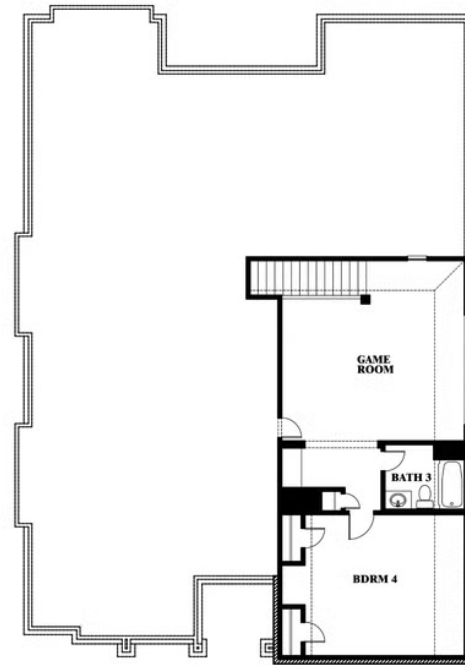

Carolina III

THE OASIS AT NORTH GROVE 75-80
1735 UPLAND ROAD, WAXAHACHIE, TX 75165

Carolina III