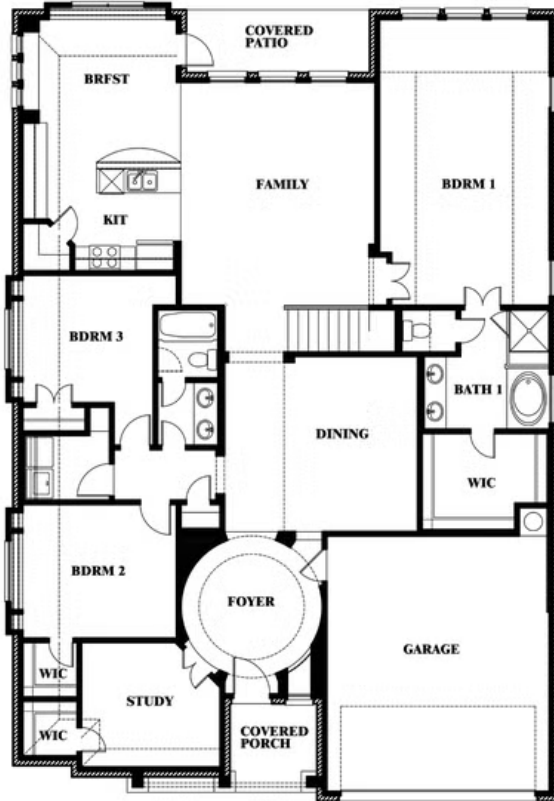

Carolina III

HOMES FROM
\$494,990

CLASSIC SERIES

THE OASIS AT NORTH GROVE 75-80

1735 UPLAND ROAD, WAXAHACHIE, TX 75165

3,067
SQUARE FEET

4
BEDROOMS

3.0
BATHROOMS

2
CAR GARAGE

Carolina III

THE OASIS AT NORTH GROVE 75-80
1735 UPLAND ROAD, WAXAHACHIE, TX 75165

Carolina III

This brochure is for general informational purposes and is to be used as a guide only. Changes may be made during the development process and floorplans, dimensions, fixtures, fittings, finishes and specifications are subject to change without notice. Window placement, balcony configuration, wardrobe sizes and living areas may vary slightly within each plan type. EQUAL HOUSING OPPORTUNITY