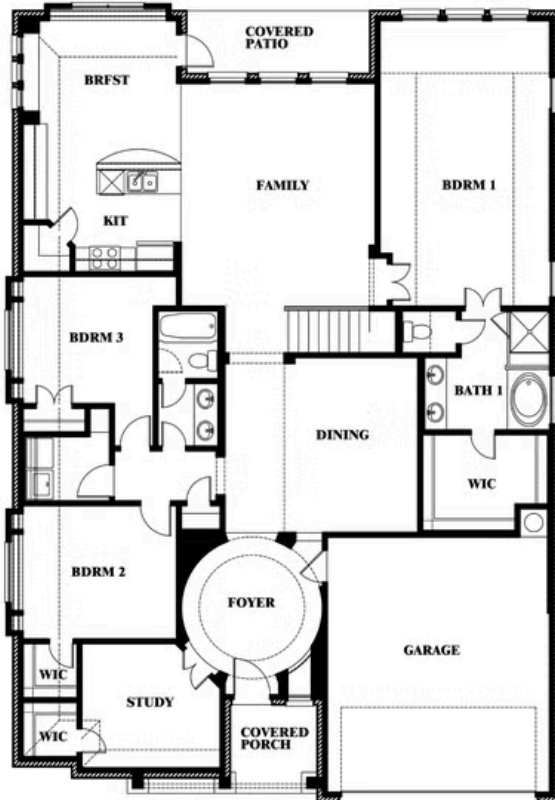

Carolina III

HOMES FROM
\$494,990

CLASSIC SERIES

THE OASIS AT NORTH GROVE 75-80

1735 UPLAND ROAD, WAXAHACHIE, TX 75165

3,067
SQUARE FEET

4
BEDROOMS

3.0
BATHROOMS

2
CAR GARAGE

Carolina III

THE OASIS AT NORTH GROVE 75-80

1735 UPLAND ROAD, WAXAHACHIE, TX 75165

Carolina III

This brochure is for general informational purposes and is to be used as a guide only. Changes may be made during the development process and floorplans, dimensions, fixtures, fittings, finishes and specifications are subject to change without notice. Window placement, balcony configuration, wardrobe sizes and living areas may vary slightly within each plan type. EQUAL HOUSING OPPORTUNITY