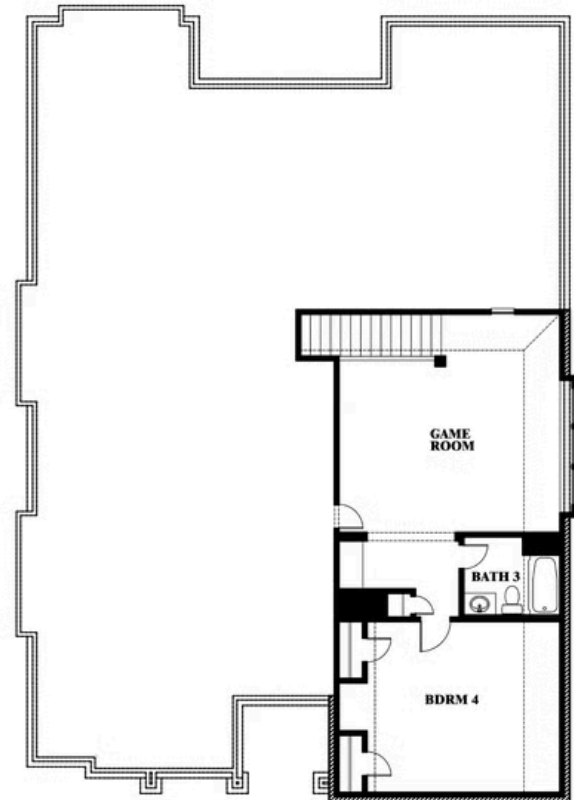

Carolina III

HOMES FROM
\$494,990

CLASSIC SERIES

THE OASIS AT NORTH GROVE 75-80

1735 UPLAND ROAD, WAXAHACHIE, TX 75165

3,067
SQUARE FEET

4
BEDROOMS

3.0
BATHROOMS

2
CAR GARAGE

Carolina III

THE OASIS AT NORTH GROVE 75-80

1735 UPLAND ROAD, WAXAHACHIE, TX 75165

Carolina III

This brochure is for general informational purposes and is to be used as a guide only. Changes may be made during the development process and floorplans, dimensions, fixtures, fittings, finishes and specifications are subject to change without notice. Window placement, balcony configuration, wardrobe sizes and living areas may vary slightly within each plan type. EQUAL HOUSING OPPORTUNITY