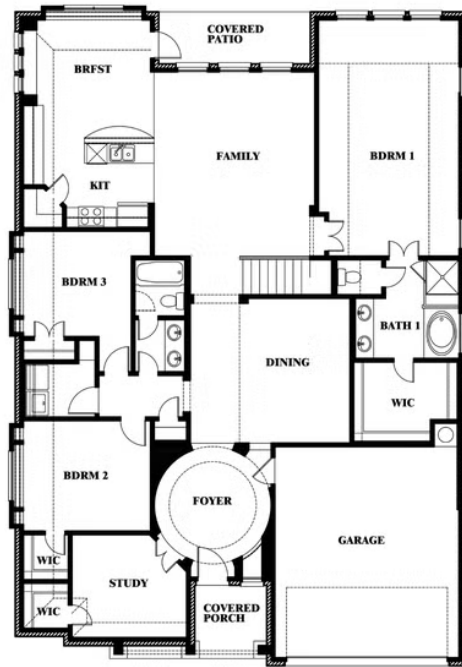

Carolina III

THE OASIS AT NORTH GROVE 75-80
1735 UPLAND ROAD, WAXAHACHIE, TX 75165

Carolina III