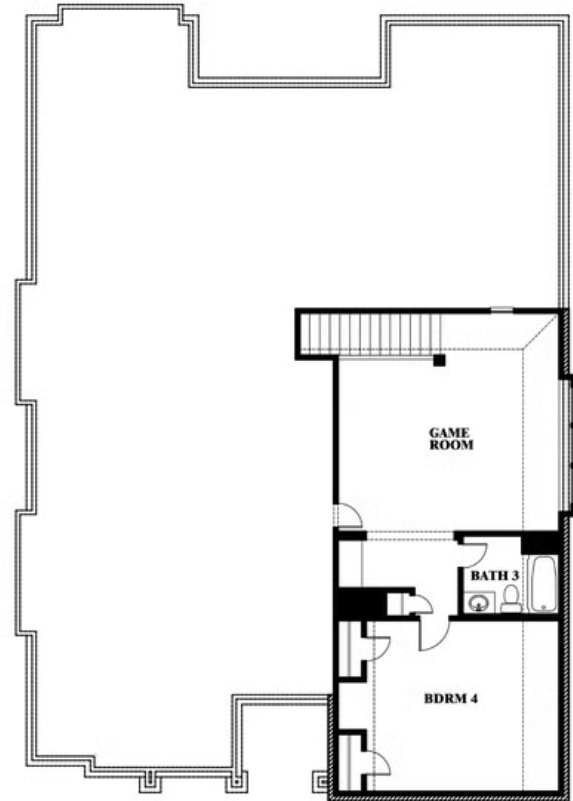

Carolina III

HOMES FROM
\$494,990

CLASSIC SERIES

THE OASIS AT NORTH GROVE 75-80

1735 UPLAND ROAD, WAXAHACHIE, TX 75165

3,067
SQUARE FEET

4
BEDROOMS

3.0
BATHROOMS

2
CAR GARAGE

Carolina III

THE OASIS AT NORTH GROVE 75-80
1735 UPLAND ROAD, WAXAHACHIE, TX 75165

Carolina III

This brochure is for general informational purposes and is to be used as a guide only. Changes may be made during the development process and floorplans, dimensions, fixtures, fittings, finishes and specifications are subject to change without notice. Window placement, balcony configuration, wardrobe sizes and living areas may vary slightly within each plan type. EQUAL HOUSING OPPORTUNITY