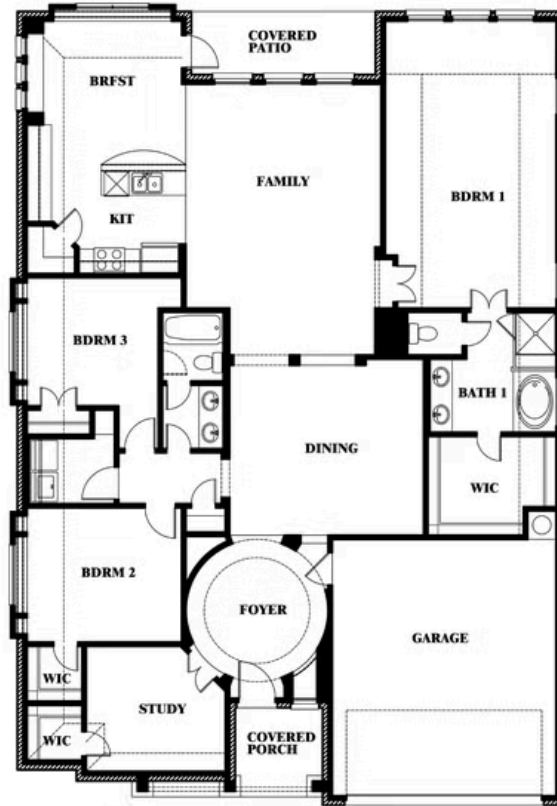

Carolina

HOMES FROM
\$441,990

CLASSIC SERIES

THE OASIS AT NORTH GROVE 75-80

1735 UPLAND ROAD, WAXAHACHIE, TX 75165

2,313
SQUARE FEET

3
BEDROOMS

2.0
BATHROOMS

2
CAR GARAGE

ELEVATION C

Carolina

THE OASIS AT NORTH GROVE 75-80

1735 UPLAND ROAD, WAXAHACHIE, TX 75165

Carolina

This brochure is for general informational purposes and is to be used as a guide only. Changes may be made during the development process and floorplans, dimensions, fixtures, fittings, finishes and specifications are subject to change without notice. Window placement, balcony configuration, wardrobe sizes and living areas may vary slightly within each plan type. EQUAL HOUSING OPPORTUNITY