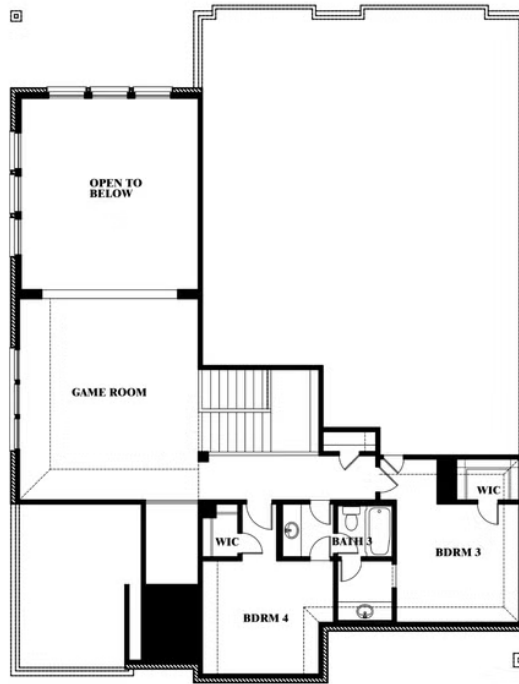

Bellflower

THE OASIS AT NORTH GROVE 75-80
1735 UPLAND ROAD, WAXAHACHIE, TX 75165

Bellflower