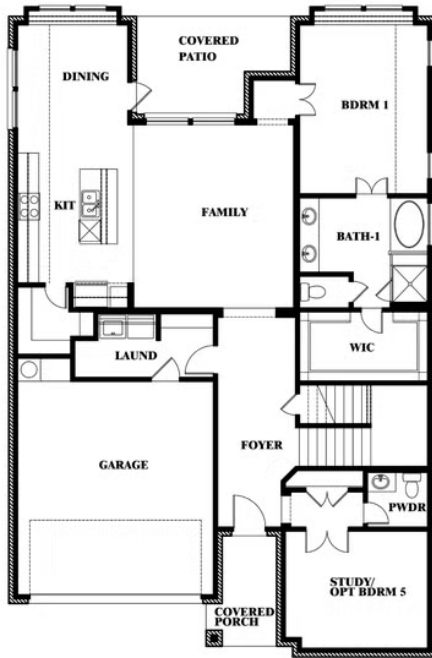

Violet

VIOLET FLOOR PLAN

THE OASIS AT NORTH GROVE 60-70

1735 UPLAND ROAD, WAXAHACHIE, TX 75165

Violet