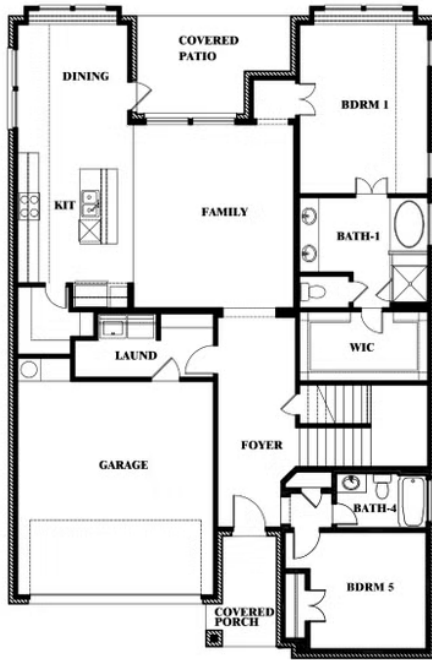

Violet

THE OASIS AT NORTH GROVE 60-70

1735 UPLAND ROAD, WAXAHACHIE, TX 75165

VIOLET FLOOR PLAN WITH OPTIONAL BEDROOM AT STUDY

Violet
Opt. Bed 5 & Bath 4 at Study