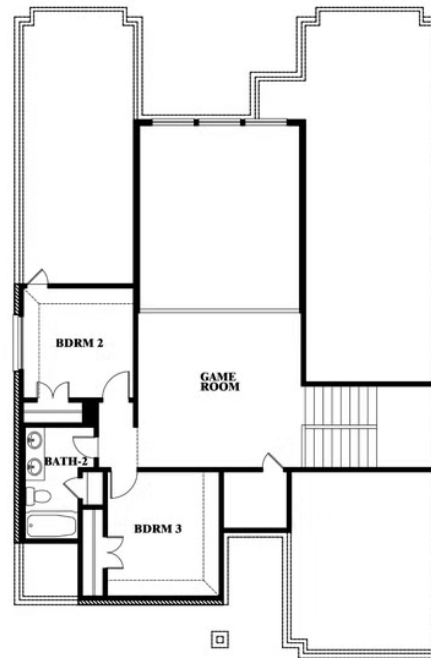

ELEVATION B

ELEVATION B

ELEVATION C

Violet

VIOLET FLOOR PLAN

THE OASIS AT NORTH GROVE 60-70

1735 UPLAND ROAD, WAXAHACHIE, TX 75165

Violet