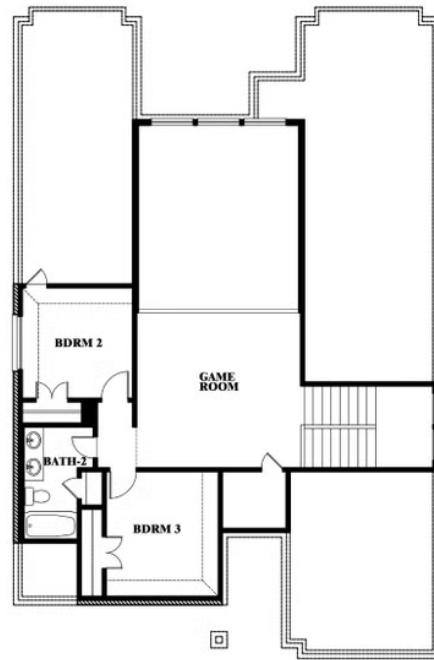

Violet

THE OASIS AT NORTH GROVE 60-70

1735 UPLAND ROAD, WAXAHACHIE, TX 75165

VIOLET FLOOR PLAN WITH OPTIONAL BEDROOM AT STUDY

Violet
Opt. Bed 5 & Bath 4 at Study