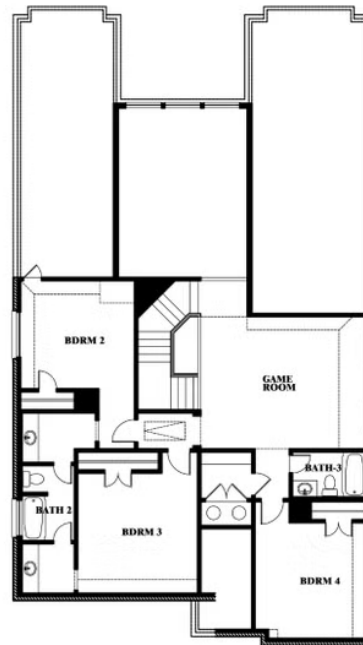

Rose

THE OASIS AT NORTH GROVE 60-70

1735 UPLAND ROAD, WAXAHACHIE, TX 75165

ROSE FLOOR PLAN WITH OPTIONAL BED & BATH AT STUDY

Rose
Opt. Bed & Bath at Study