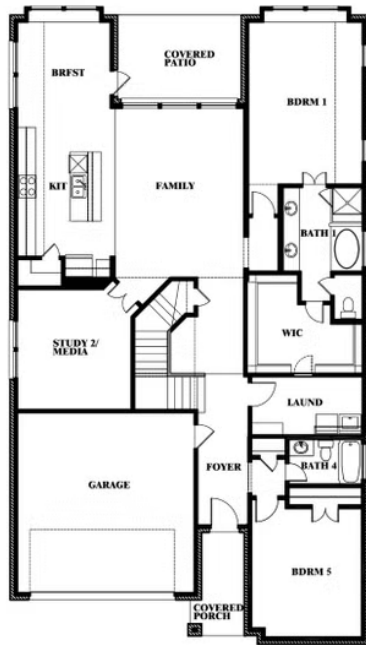

Rose

THE OASIS AT NORTH GROVE 60-70

1735 UPLAND ROAD, WAXAHACHIE, TX 75165

ROSE FLOOR PLAN WITH OPTIONAL BED & BATH AT STUDY

Rose
Opt. Bed & Bath at Study