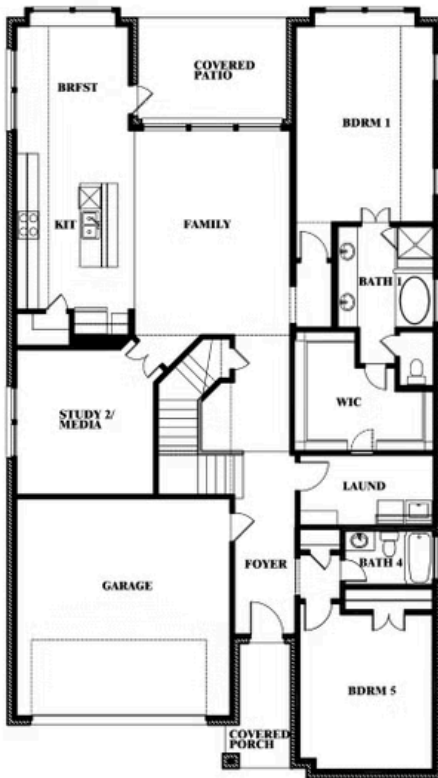

Rose

HOMES FROM
\$508,990

CLASSIC SERIES

THE OASIS AT NORTH GROVE 60-70

1735 UPLAND ROAD, WAXAHACHIE, TX 75165

3,359
SQUARE FEET

4
BEDROOMS

3.5
BATHROOMS

ELEVATION D

ELEVATION D

Rose

ROSE FLOOR PLAN

THE OASIS AT NORTH GROVE 60-70

1735 UPLAND ROAD, WAXAHACHIE, TX 75165

Rose

This brochure is for general informational purposes and is to be used as a guide only. Changes may be made during the development process and floorplans, dimensions, fixtures, fittings, finishes and specifications are subject to change without notice. Window placement, balcony configuration, wardrobe sizes and living areas may vary slightly within each plan type. EQUAL HOUSING OPPORTUNITY

Rose

THE OASIS AT NORTH GROVE 60-70

1735 UPLAND ROAD, WAXAHACHIE, TX 75165

ROSE FLOOR PLAN WITH OPTIONAL BED & BATH AT STUDY

Rose
Opt. Bed & Bath at Study

This brochure is for general informational purposes and is to be used as a guide only. Changes may be made during the development process and floorplans, dimensions, fixtures, fittings, finishes and specifications are subject to change without notice. Window placement, balcony configuration, wardrobe sizes and living areas may vary slightly within each plan type. EQUAL HOUSING OPPORTUNITY