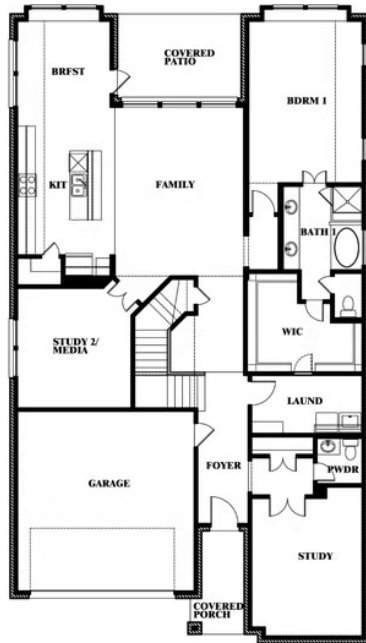

Rose

ROSE FLOOR PLAN

THE OASIS AT NORTH GROVE 60-70

1735 UPLAND ROAD, WAXAHACHIE, TX 75165

Rose