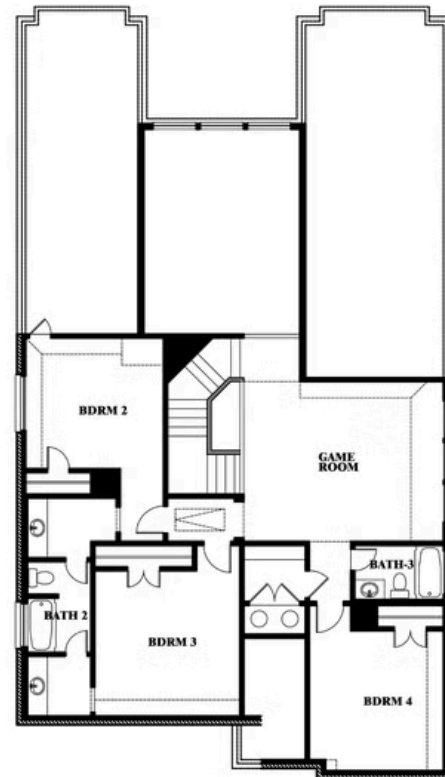

Rose

HOMES FROM
\$508,990

CLASSIC SERIES

THE OASIS AT NORTH GROVE 60-70

1735 UPLAND ROAD, WAXAHACHIE, TX 75165

3,359
SQUARE FEET

4
BEDROOMS

3.5
BATHROOMS

2
CAR GARAGE

ELEVATION A

ELEVATION AS

ELEVATION AS

ELEVATION B

ELEVATION B

ELEVATION C

ELEVATION C

ELEVATION D

ELEVATION D

Rose

ROSE FLOOR PLAN

THE OASIS AT NORTH GROVE 60-70

1735 UPLAND ROAD, WAXAHACHIE, TX 75165

Rose

This brochure is for general informational purposes and is to be used as a guide only. Changes may be made during the development process and floorplans, dimensions, fixtures, fittings, finishes and specifications are subject to change without notice. Window placement, balcony configuration, wardrobe sizes and living areas may vary slightly within each plan type. EQUAL HOUSING OPPORTUNITY

Rose

THE OASIS AT NORTH GROVE 60-70

1735 UPLAND ROAD, WAXAHACHIE, TX 75165

ROSE FLOOR PLAN WITH OPTIONAL BED & BATH AT STUDY

Rose
Opt. Bed & Bath at Study

This brochure is for general informational purposes and is to be used as a guide only. Changes may be made during the development process and floorplans, dimensions, fixtures, fittings, finishes and specifications are subject to change without notice. Window placement, balcony configuration, wardrobe sizes and living areas may vary slightly within each plan type. EQUAL HOUSING OPPORTUNITY