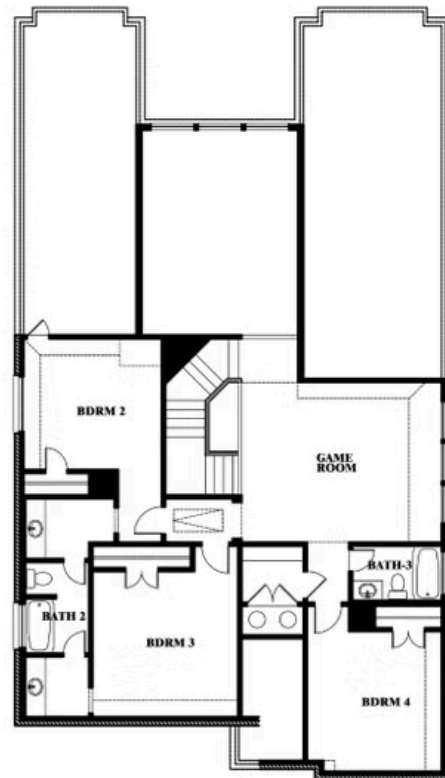

Rose

HOMES FROM
\$508,990

CLASSIC SERIES

THE OASIS AT NORTH GROVE 60-70

1735 UPLAND ROAD, WAXAHACHIE, TX 75165

3,359
SQUARE FEET

4
BEDROOMS

3.5
BATHROOMS

ELEVATION D

ELEVATION D

Rose

ROSE FLOOR PLAN

THE OASIS AT NORTH GROVE 60-70

1735 UPLAND ROAD, WAXAHACHIE, TX 75165

Rose

This brochure is for general informational purposes and is to be used as a guide only. Changes may be made during the development process and floorplans, dimensions, fixtures, fittings, finishes and specifications are subject to change without notice. Window placement, balcony configuration, wardrobe sizes and living areas may vary slightly within each plan type. EQUAL HOUSING OPPORTUNITY

Rose

THE OASIS AT NORTH GROVE 60-70

1735 UPLAND ROAD, WAXAHACHIE, TX 75165

ROSE FLOOR PLAN WITH OPTIONAL BED & BATH AT STUDY

Rose
Opt. Bed & Bath at Study

This brochure is for general informational purposes and is to be used as a guide only. Changes may be made during the development process and floorplans, dimensions, fixtures, fittings, finishes and specifications are subject to change without notice. Window placement, balcony configuration, wardrobe sizes and living areas may vary slightly within each plan type. EQUAL HOUSING OPPORTUNITY