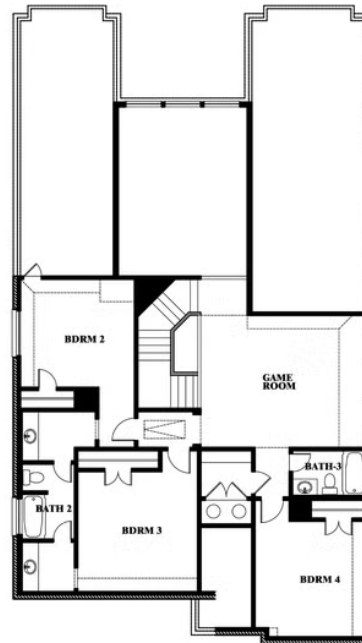

Rose

ROSE FLOOR PLAN

THE OASIS AT NORTH GROVE 60-70

1735 UPLAND ROAD, WAXAHACHIE, TX 75165

Rose