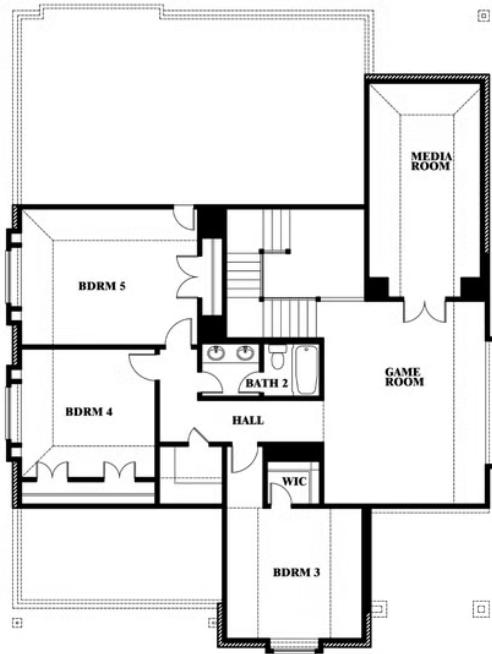

Magnolia II

THE OASIS AT NORTH GROVE 60-70
1735 UPLAND ROAD, WAXAHACHIE, TX 75165

MAGNOLIA II FLOOR PLAN

Magnolia II