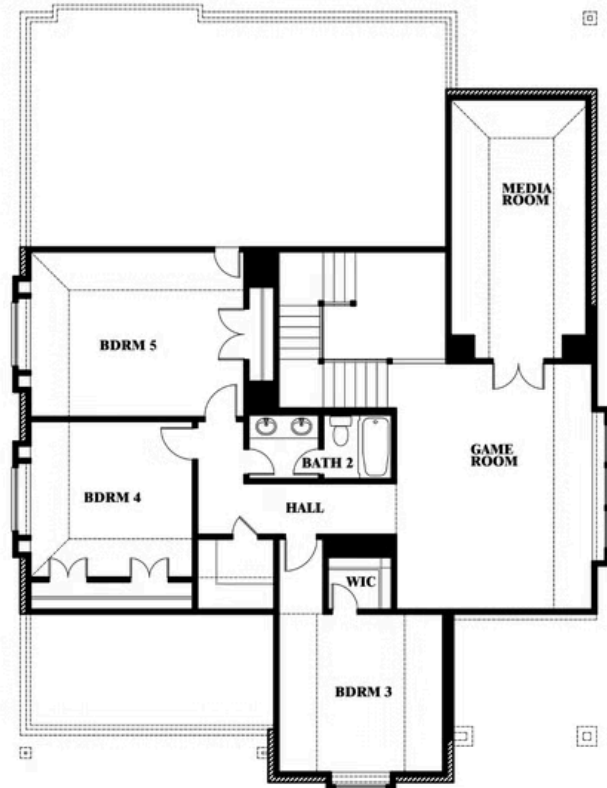

Magnolia II

HOMES FROM
\$492,990

CLASSIC SERIES

THE OASIS AT NORTH GROVE 60-70

1735 UPLAND ROAD, WAXAHACHIE, TX 75165

3,430
SQUARE FEET

4
BEDROOMS

2.5
BATHROOMS

Magnolia II

THE OASIS AT NORTH GROVE 60-70

1735 UPLAND ROAD, WAXAHACHIE, TX 75165

MAGNOLIA II FLOOR PLAN

Magnolia II

This brochure is for general informational purposes and is to be used as a guide only. Changes may be made during the development process and floorplans, dimensions, fixtures, fittings, finishes and specifications are subject to change without notice. Window placement, balcony configuration, wardrobe sizes and living areas may vary slightly within each plan type. EQUAL HOUSING OPPORTUNITY