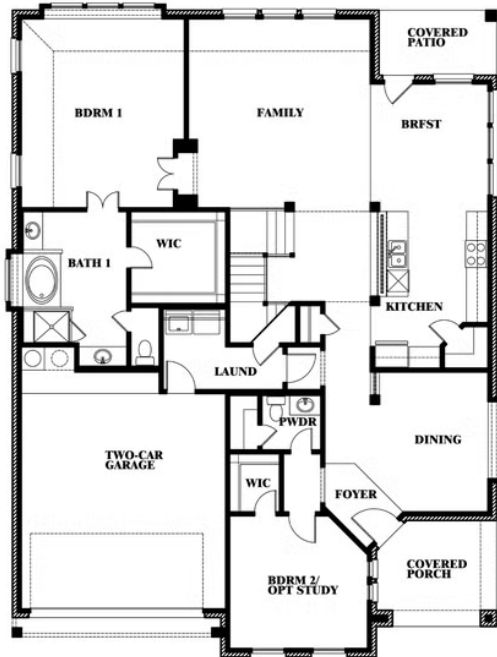

Magnolia II

THE OASIS AT NORTH GROVE 60-70
1735 UPLAND ROAD, WAXAHACHIE, TX 75165

MAGNOLIA II FLOOR PLAN

Magnolia II