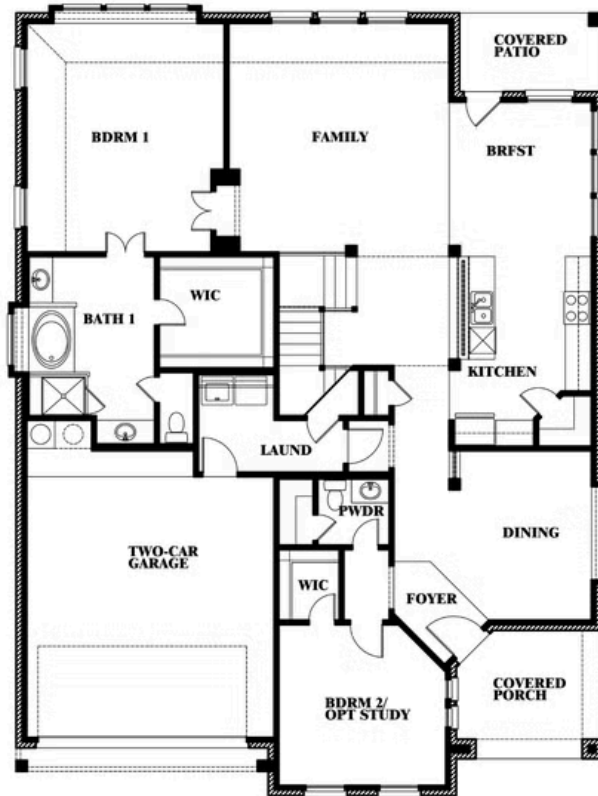

Magnolia II

HOMES FROM
\$492,990

CLASSIC SERIES

THE OASIS AT NORTH GROVE 60-70

1735 UPLAND ROAD, WAXAHACHIE, TX 75165

3,430
SQUARE FEET

4
BEDROOMS

2.5
BATHROOMS

Magnolia II

THE OASIS AT NORTH GROVE 60-70

1735 UPLAND ROAD, WAXAHACHIE, TX 75165

MAGNOLIA II FLOOR PLAN

Magnolia II

This brochure is for general informational purposes and is to be used as a guide only. Changes may be made during the development process and floorplans, dimensions, fixtures, fittings, finishes and specifications are subject to change without notice. Window placement, balcony configuration, wardrobe sizes and living areas may vary slightly within each plan type. EQUAL HOUSING OPPORTUNITY