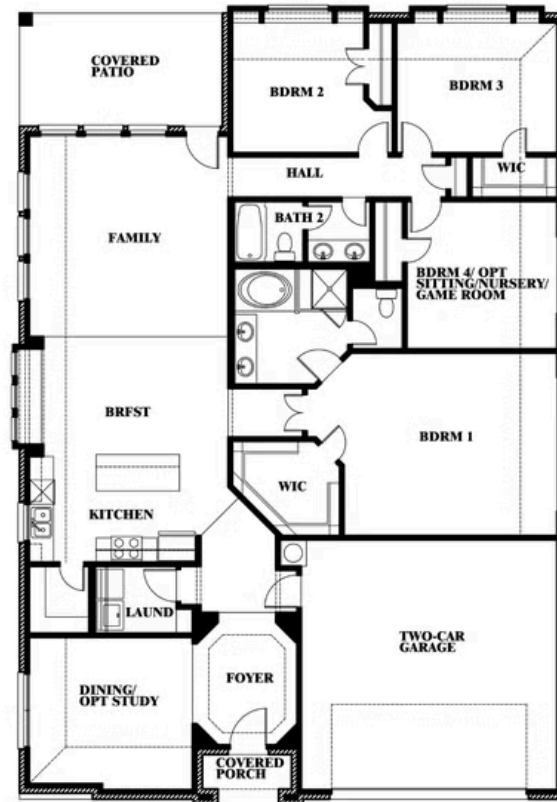

Hawthorne

THE OASIS AT NORTH GROVE 60-70

1735 UPLAND ROAD, WAXAHACHIE, TX 75165

Hawthorne

This brochure is for general informational purposes and is to be used as a guide only. Changes may be made during the development process and floorplans, dimensions, fixtures, fittings, finishes and specifications are subject to change without notice. Window placement, balcony configuration, wardrobe sizes and living areas may vary slightly within each plan type. EQUAL HOUSING OPPORTUNITY