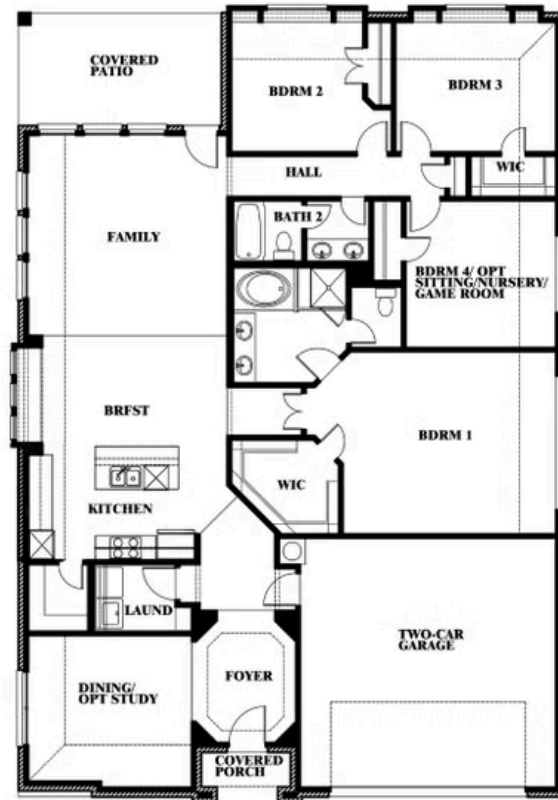

Hawthorne

HOMES FROM
\$422,990

CLASSIC SERIES

THE OASIS AT NORTH GROVE 60-70

1735 UPLAND ROAD, WAXAHACHIE, TX 75165

2,235
SQUARE FEET

4
BEDROOMS

2.0
BATHROOMS

2
CAR GARAGE

ELEVATION A

ELEVATION B

ELEVATION B

ELEVATION C

ELEVATION C

Hawthorne

THE OASIS AT NORTH GROVE 60-70

1735 UPLAND ROAD, WAXAHACHIE, TX 75165

Hawthorne

This brochure is for general informational purposes and is to be used as a guide only. Changes may be made during the development process and floorplans, dimensions, fixtures, fittings, finishes and specifications are subject to change without notice. Window placement, balcony configuration, wardrobe sizes and living areas may vary slightly within each plan type. EQUAL HOUSING OPPORTUNITY

Hawthorne

THE OASIS AT NORTH GROVE 60-70

1735 UPLAND ROAD, WAXAHACHIE, TX 75165

Hawthorne Opt. Deluxe Kitchen

This brochure is for general informational purposes and is to be used as a guide only. Changes may be made during the development process and floorplans, dimensions, fixtures, fittings, finishes and specifications are subject to change without notice. Window placement, balcony configuration, wardrobe sizes and living areas may vary slightly within each plan type. EQUAL HOUSING OPPORTUNITY