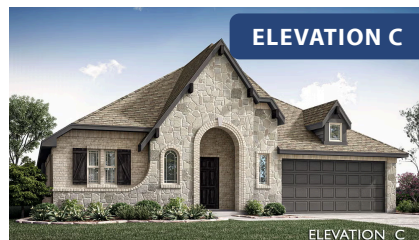

Hawthorne

HOMES FROM
\$422,990

CLASSIC SERIES

THE OASIS AT NORTH GROVE 60-70

1735 UPLAND ROAD, WAXAHACHIE, TX 75165

2,235
SQUARE FEET

4
BEDROOMS

2.0
BATHROOMS

2
CAR GARAGE

ELEVATION A

ELEVATION B

ELEVATION B

ELEVATION C

ELEVATION C

Hawthorne

THE OASIS AT NORTH GROVE 60-70

Hawthorne

THE OASIS AT NORTH GROVE 60-70

1735 UPLAND ROAD, WAXAHACHIE, TX 75165

Hawthorne Opt. Deluxe Kitchen

This brochure is for general informational purposes and is to be used as a guide only. Changes may be made during the development process and floorplans, dimensions, fixtures, fittings, finishes and specifications are subject to change without notice. Window placement, balcony configuration, wardrobe sizes and living areas may vary slightly within each plan type. EQUAL HOUSING OPPORTUNITY