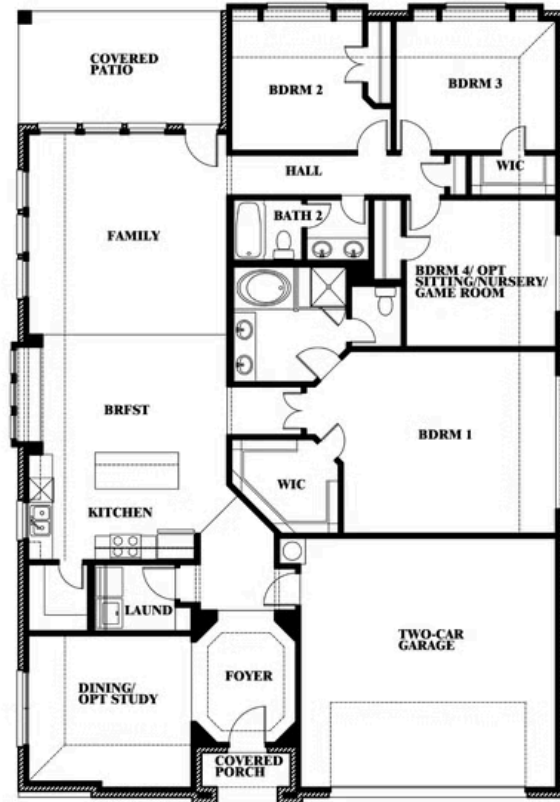

Hawthorne

HOMES FROM
\$422,990

CLASSIC SERIES

THE OASIS AT NORTH GROVE 60-70

1735 UPLAND ROAD, WAXAHACHIE, TX 75165

2,235
SQUARE FEET

4
BEDROOMS

2.0
BATHROOMS

2
CAR GARAGE

ELEVATION A

ELEVATION B

ELEVATION B

ELEVATION C

ELEVATION C

Hawthorne

THE OASIS AT NORTH GROVE 60-70
1735 UPLAND ROAD, WAXAHACHIE, TX 75165

Hawthorne

This brochure is for general informational purposes and is to be used as a guide only. Changes may be made during the development process and floorplans, dimensions, fixtures, fittings, finishes and specifications are subject to change without notice. Window placement, balcony configuration, wardrobe sizes and living areas may vary slightly within each plan type. EQUAL HOUSING OPPORTUNITY

Hawthorne

THE OASIS AT NORTH GROVE 60-70

1735 UPLAND ROAD, WAXAHACHIE, TX 75165

Hawthorne Opt. Deluxe Kitchen

This brochure is for general informational purposes and is to be used as a guide only. Changes may be made during the development process and floorplans, dimensions, fixtures, fittings, finishes and specifications are subject to change without notice. Window placement, balcony configuration, wardrobe sizes and living areas may vary slightly within each plan type. EQUAL HOUSING OPPORTUNITY