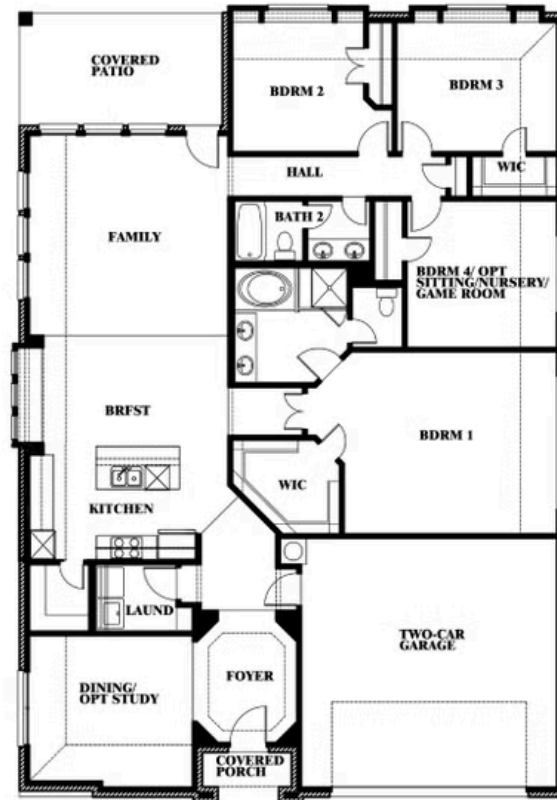

Hawthorne

HOMES FROM
\$422,990

CLASSIC SERIES

THE OASIS AT NORTH GROVE 60-70

1735 UPLAND ROAD, WAXAHACHIE, TX 75165

2,235
SQUARE FEET

4
BEDROOMS

2.0
BATHROOMS

2
CAR GARAGE

ELEVATION A

ELEVATION B

ELEVATION B

ELEVATION C

ELEVATION C

Hawthorne

THE OASIS AT NORTH GROVE 60-70
1735 UPLAND ROAD, WAXAHACHIE, TX 75165

Hawthorne

This brochure is for general informational purposes and is to be used as a guide only. Changes may be made during the development process and floorplans, dimensions, fixtures, fittings, finishes and specifications are subject to change without notice. Window placement, balcony configuration, wardrobe sizes and living areas may vary slightly within each plan type. EQUAL HOUSING OPPORTUNITY

Hawthorne

THE OASIS AT NORTH GROVE 60-70

1735 UPLAND ROAD, WAXAHACHIE, TX 75165

Hawthorne Opt. Deluxe Kitchen

This brochure is for general informational purposes and is to be used as a guide only. Changes may be made during the development process and floorplans, dimensions, fixtures, fittings, finishes and specifications are subject to change without notice. Window placement, balcony configuration, wardrobe sizes and living areas may vary slightly within each plan type. EQUAL HOUSING OPPORTUNITY