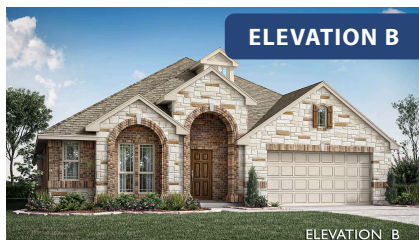

Hawthorne

HOMES FROM
\$422,990

CLASSIC SERIES

THE OASIS AT NORTH GROVE 60-70

1735 UPLAND ROAD, WAXAHACHIE, TX 75165

2,235
SQUARE FEET

4
BEDROOMS

2.0
BATHROOMS

2
CAR GARAGE

ELEVATION A

ELEVATION B

ELEVATION B

ELEVATION C

ELEVATION C

Hawthorne

THE OASIS AT NORTH GROVE 60-70

Hawthorne

THE OASIS AT NORTH GROVE 60-70

1735 UPLAND ROAD, WAXAHACHIE, TX 75165

Hawthorne Opt. Deluxe Kitchen

This brochure is for general informational purposes and is to be used as a guide only. Changes may be made during the development process and floorplans, dimensions, fixtures, fittings, finishes and specifications are subject to change without notice. Window placement, balcony configuration, wardrobe sizes and living areas may vary slightly within each plan type. EQUAL HOUSING OPPORTUNITY