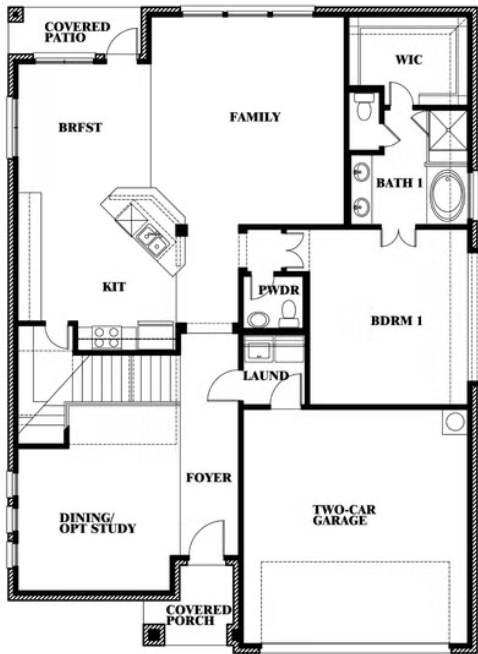

Dewberry II

THE OASIS AT NORTH GROVE 60-70
1735 UPLAND ROAD, WAXAHACHIE, TX 75165

Dewberry II