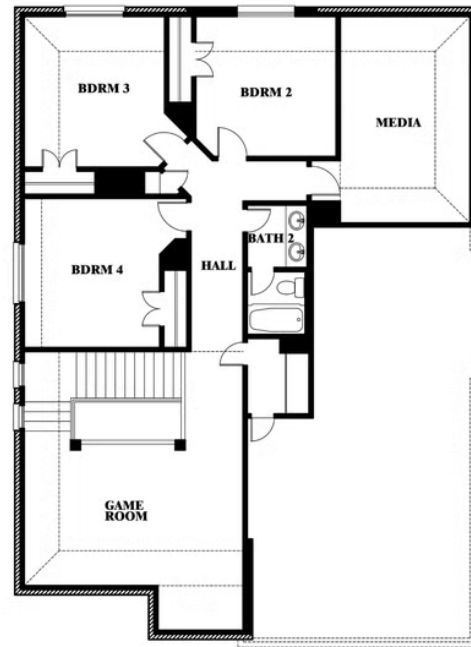

Dewberry II

THE OASIS AT NORTH GROVE 60-70
1735 UPLAND ROAD, WAXAHACHIE, TX 75165

Dewberry II