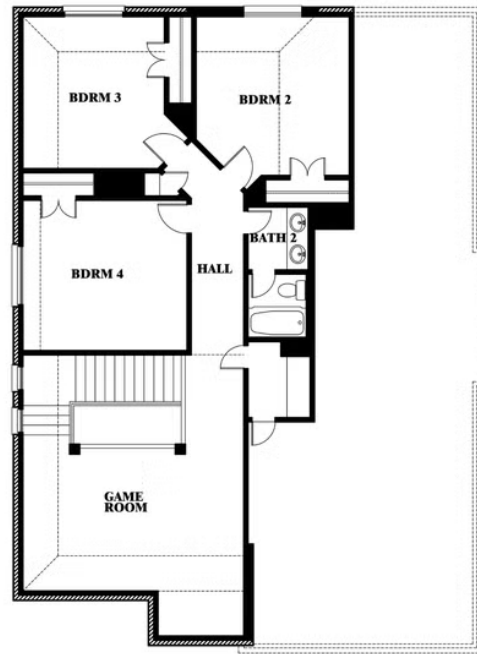

ELEVATION A

ELEVATION CS

Dewberry

THE OASIS AT NORTH GROVE 60-70
1735 UPLAND ROAD, WAXAHACHIE, TX 75165

Dewberry