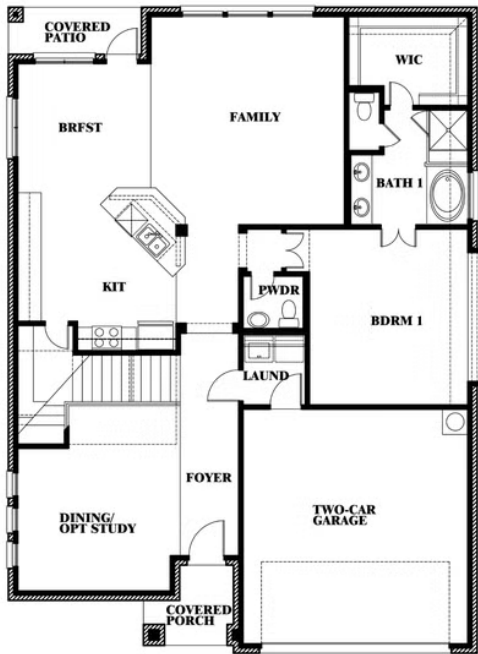

Dewberry

THE OASIS AT NORTH GROVE 60-70
1735 UPLAND ROAD, WAXAHACHIE, TX 75165

Dewberry