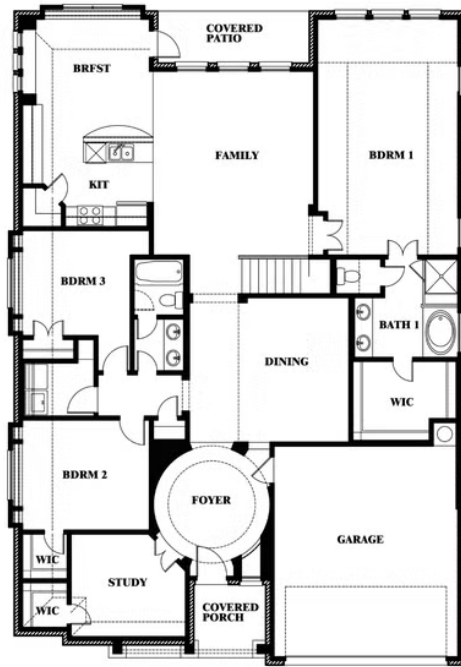

Carolina IV

THE OASIS AT NORTH GROVE 60-70
1735 UPLAND ROAD, WAXAHACHIE, TX 75165

Carolina IV