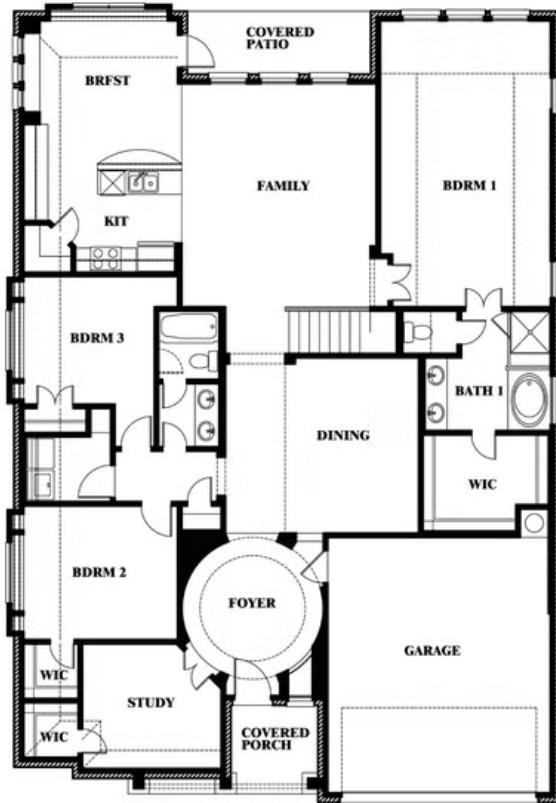

Carolina IV

HOMES FROM
\$485,990

CLASSIC SERIES

THE OASIS AT NORTH GROVE 60-70

1735 UPLAND ROAD, WAXAHACHIE, TX 75165

3,280
SQUARE FEET

4
BEDROOMS

3.0
BATHROOMS

2
CAR GARAGE

ELEVATION D

ELEVATION A

ELEVATION A

ELEVATION AS

ELEVATION AS

ELEVATION C

ELEVATION C

ELEVATION E

ELEVATION E

ELEVATION F

ELEVATION F

Carolina IV

THE OASIS AT NORTH GROVE 60-70

1735 UPLAND ROAD, WAXAHACHIE, TX 75165

Carolina IV

This brochure is for general informational purposes and is to be used as a guide only. Changes may be made during the development process and floorplans, dimensions, fixtures, fittings, finishes and specifications are subject to change without notice. Window placement, balcony configuration, wardrobe sizes and living areas may vary slightly within each plan type. EQUAL HOUSING OPPORTUNITY