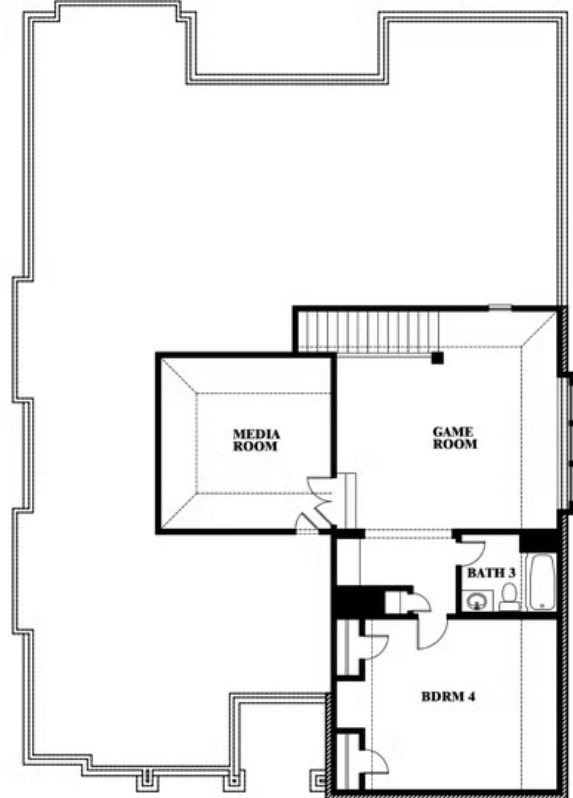

ELEVATION E

ELEVATION E

ELEVATION F

ELEVATION F

Carolina IV

THE OASIS AT NORTH GROVE 60-70

1735 UPLAND ROAD, WAXAHACHIE, TX 75165

Carolina IV

This brochure is for general informational purposes and is to be used as a guide only. Changes may be made during the development process and floorplans, dimensions, fixtures, fittings, finishes and specifications are subject to change without notice. Window placement, balcony configuration, wardrobe sizes and living areas may vary slightly within each plan type. EQUAL HOUSING OPPORTUNITY