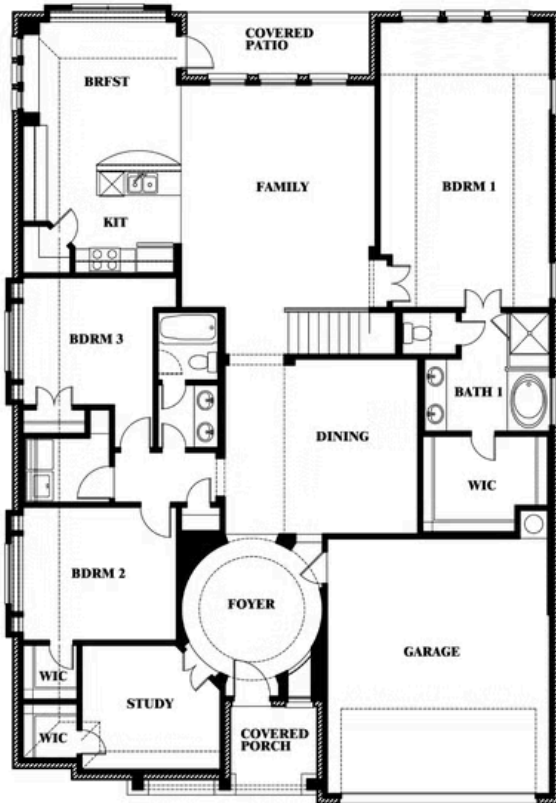

Carolina IV

THE OASIS AT NORTH GROVE 60-70

1735 UPLAND ROAD, WAXAHACHIE, TX 75165

Carolina IV

This brochure is for general informational purposes and is to be used as a guide only. Changes may be made during the development process and floorplans, dimensions, fixtures, fittings, finishes and specifications are subject to change without notice. Window placement, balcony configuration, wardrobe sizes and living areas may vary slightly within each plan type. EQUAL HOUSING OPPORTUNITY