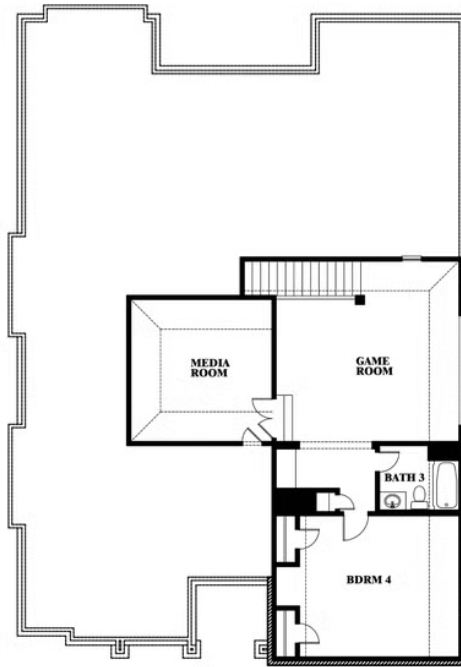

Carolina IV

THE OASIS AT NORTH GROVE 60-70
1735 UPLAND ROAD, WAXAHACHIE, TX 75165

Carolina IV