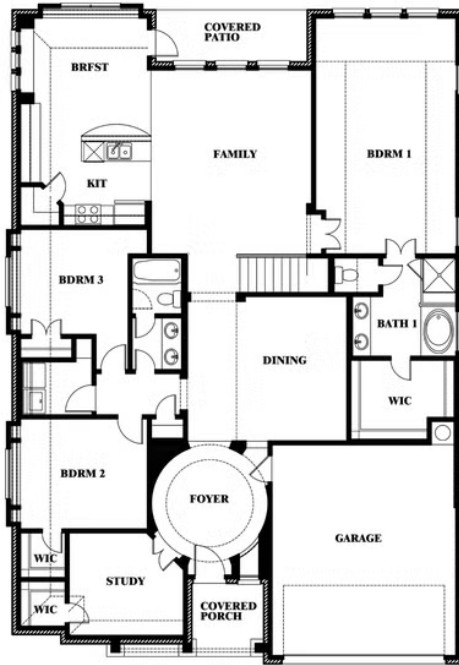

Carolina III

THE OASIS AT NORTH GROVE 60-70
1735 UPLAND ROAD, WAXAHACHIE, TX 75165

Carolina III