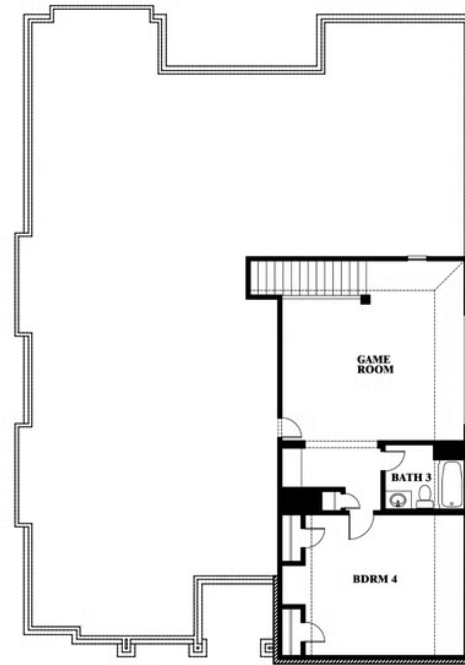

Carolina III

THE OASIS AT NORTH GROVE 60-70
1735 UPLAND ROAD, WAXAHACHIE, TX 75165

Carolina III