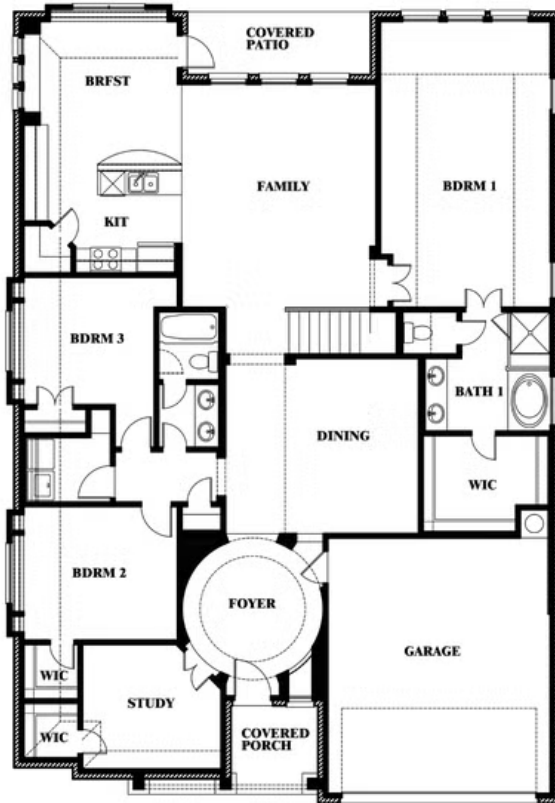

Carolina III

HOMES FROM
\$477,990

CLASSIC SERIES

THE OASIS AT NORTH GROVE 60-70

1735 UPLAND ROAD, WAXAHACHIE, TX 75165

3,067
SQUARE FEET

4
BEDROOMS

3.0
BATHROOMS

2
CAR GARAGE

ELEVATION AS

ELEVATION A

ELEVATION A

ELEVATION C

ELEVATION C

ELEVATION D

ELEVATION D

ELEVATION E

ELEVATION E

ELEVATION F

ELEVATION F

Carolina III

THE OASIS AT NORTH GROVE 60-70

1735 UPLAND ROAD, WAXAHACHIE, TX 75165

Carolina III

This brochure is for general informational purposes and is to be used as a guide only. Changes may be made during the development process and floorplans, dimensions, fixtures, fittings, finishes and specifications are subject to change without notice. Window placement, balcony configuration, wardrobe sizes and living areas may vary slightly within each plan type. EQUAL HOUSING OPPORTUNITY