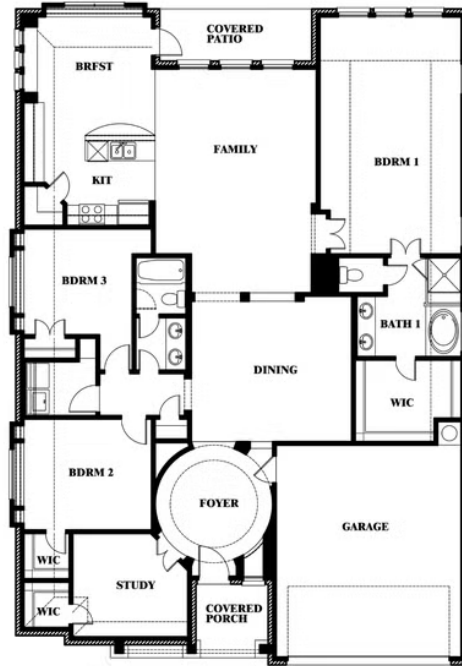

Carolina

THE OASIS AT NORTH GROVE 60-70
1735 UPLAND ROAD, WAXAHACHIE, TX 75165

Carolina