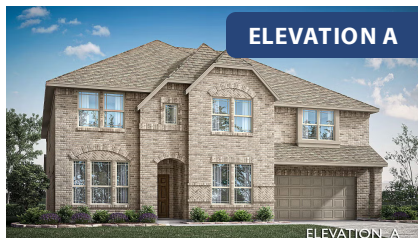

# Bellflower IV

HOMES FROM  
**\$585,990**

CLASSIC SERIES

**THE OASIS AT NORTH GROVE 60-70**

1735 UPLAND ROAD, WAXAHACHIE, TX 75165

**4,226**  
SQUARE FEET

**5**  
BEDROOMS

**4.5**  
BATHROOMS

**2**  
CAR GARAGE

**ELEVATION AS**

**ELEVATION A**

ELEVATION\_A

**ELEVATION B**

ELEVATION\_B

**ELEVATION C**

ELEVATION\_C

# Bellflower IV

**THE OASIS AT NORTH GROVE 60-70**  
1735 UPLAND ROAD, WAXAHACHIE, TX 75165