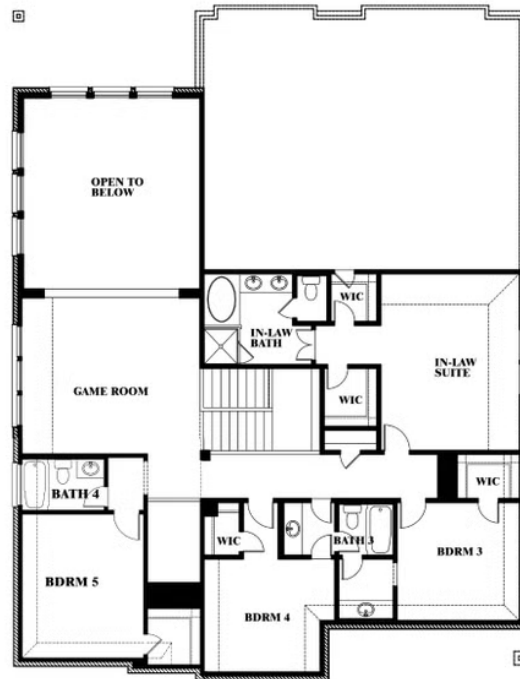

Bellflower IV

THE OASIS AT NORTH GROVE 60-70
1735 UPLAND ROAD, WAXAHACHIE, TX 75165

Bellflower IV
Opt. Bed 5/Bath 4 at Media