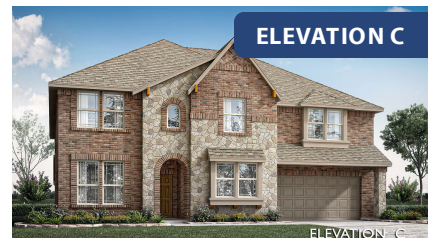

# Bellflower IV

HOMES FROM  
**\$585,990**

CLASSIC SERIES

**THE OASIS AT NORTH GROVE 60-70**

1735 UPLAND ROAD, WAXAHACHIE, TX 75165

**4,226**  
SQUARE FEET

**5**  
BEDROOMS

**4.5**  
BATHROOMS

**2**  
CAR GARAGE

**ELEVATION AS**

**ELEVATION A**

ELEVATION\_A

**ELEVATION B**

ELEVATION\_B

**ELEVATION C**

ELEVATION\_C

# Bellflower IV

**THE OASIS AT NORTH GROVE 60-70**  
1735 UPLAND ROAD, WAXAHACHIE, TX 75165

# Bellflower IV

**THE OASIS AT NORTH GROVE 60-70**  
1735 UPLAND ROAD, WAXAHACHIE, TX 75165

**Bellflower IV**  
Opt. Bed 5/Bath 4 at Media

This brochure is for general informational purposes and is to be used as a guide only. Changes may be made during the development process and floorplans, dimensions, fixtures, fittings, finishes and specifications are subject to change without notice. Window placement, balcony configuration, wardrobe sizes and living areas may vary slightly within each plan type. EQUAL HOUSING OPPORTUNITY