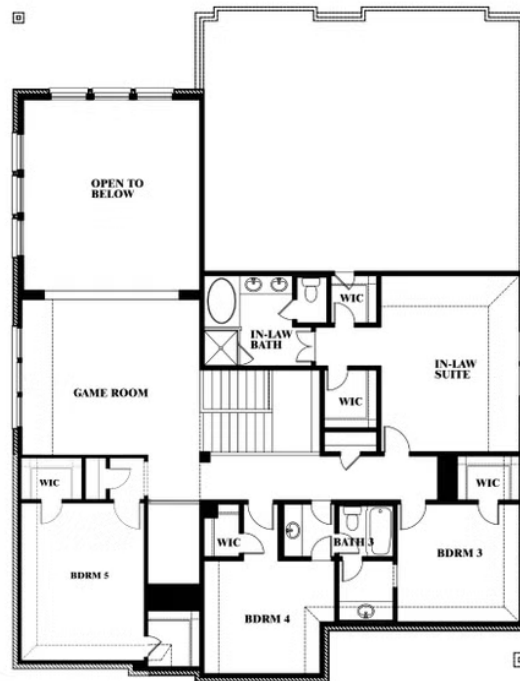

Bellflower IV

THE OASIS AT NORTH GROVE 60-70
1735 UPLAND ROAD, WAXAHACHIE, TX 75165

Bellflower IV Opt. Bed 5 at Media