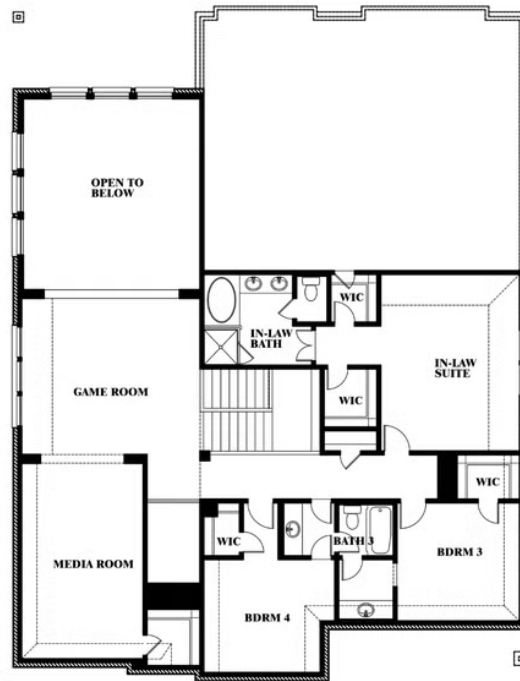

Bellflower IV

THE OASIS AT NORTH GROVE 60-70
1735 UPLAND ROAD, WAXAHACHIE, TX 75165

Bellflower IV