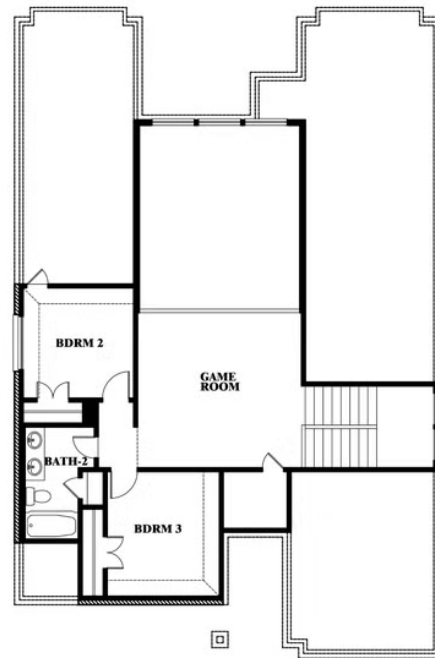

ELEVATION B

ELEVATION B

ELEVATION C

Violet

VIOLET FLOOR PLAN

SUNRISE AT GARDEN VALLEY

182 MORNING LIGHT LANE, WAXAHACHIE, TX 75165

Violet