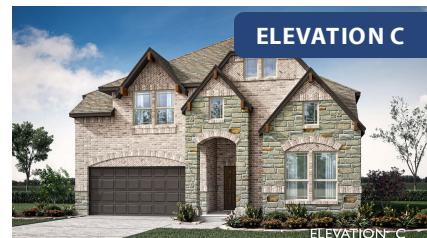

Violet

HOMES FROM
\$454,990

CLASSIC SERIES

SUNRISE AT GARDEN VALLEY

182 MORNING LIGHT LANE, WAXAHACHIE, TX 75165

2,381
SQUARE FEET

3
BEDROOMS

2.5
BATHROOMS

2
CAR GARAGE

ELEVATION A

ELEVATION AS

ELEVATION AS

ELEVATION B

ELEVATION B

ELEVATION C

ELEVATION C

ELEVATION D

ELEVATION D

Violet

VIOLET FLOOR PLAN

SUNRISE AT GARDEN VALLEY

182 MORNING LIGHT LANE, WAXAHACHIE, TX 75165

Violet

This brochure is for general informational purposes and is to be used as a guide only. Changes may be made during the development process and floorplans, dimensions, fixtures, fittings, finishes and specifications are subject to change without notice. Window placement, balcony configuration, wardrobe sizes and living areas may vary slightly within each plan type. EQUAL HOUSING OPPORTUNITY

Violet

VIOLET FLOOR PLAN WITH OPTIONAL BEDROOM AT STUDY

SUNRISE AT GARDEN VALLEY

182 MORNING LIGHT LANE, WAXAHACHIE, TX 75165

Violet

Opt. Bed 5 & Bath 4 at Study

This brochure is for general informational purposes and is to be used as a guide only. Changes may be made during the development process and floorplans, dimensions, fixtures, fittings, finishes and specifications are subject to change without notice. Window placement, balcony configuration, wardrobe sizes and living areas may vary slightly within each plan type. EQUAL HOUSING OPPORTUNITY