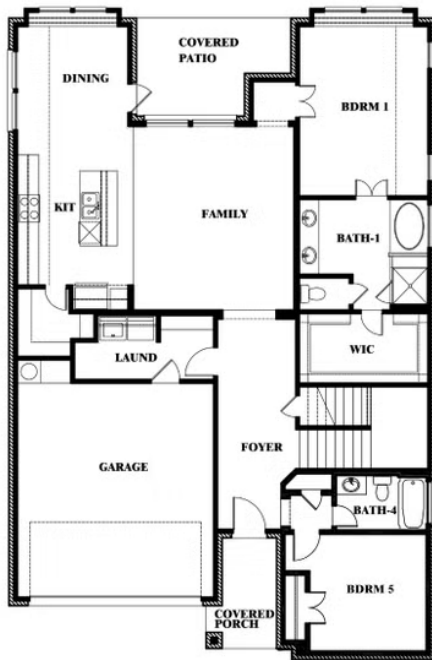

Violet

VIOLET FLOOR PLAN WITH OPTIONAL BEDROOM AT STUDY

SUNRISE AT GARDEN VALLEY

182 MORNING LIGHT LANE, WAXAHACHIE, TX 75165

Violet

Opt. Bed 5 & Bath 4 at Study