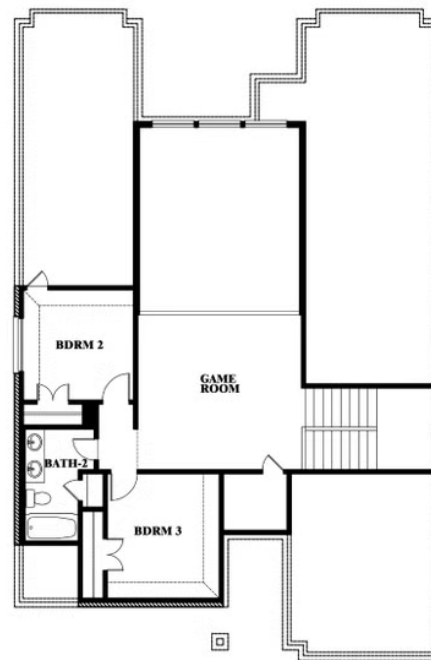

Violet

VIOLET FLOOR PLAN WITH OPTIONAL BEDROOM AT STUDY

SUNRISE AT GARDEN VALLEY

182 MORNING LIGHT LANE, WAXAHACHIE, TX 75165

Violet

Opt. Bed 5 & Bath 4 at Study