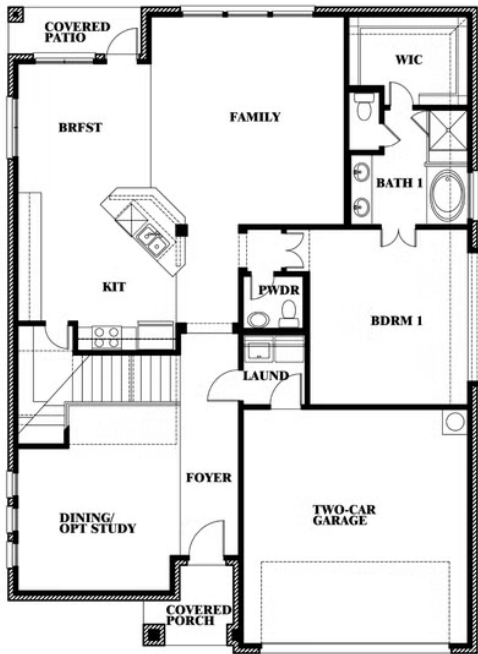

Dewberry II

SUNRISE AT GARDEN VALLEY

182 MORNING LIGHT LANE, WAXAHACHIE, TX 75165

Dewberry II