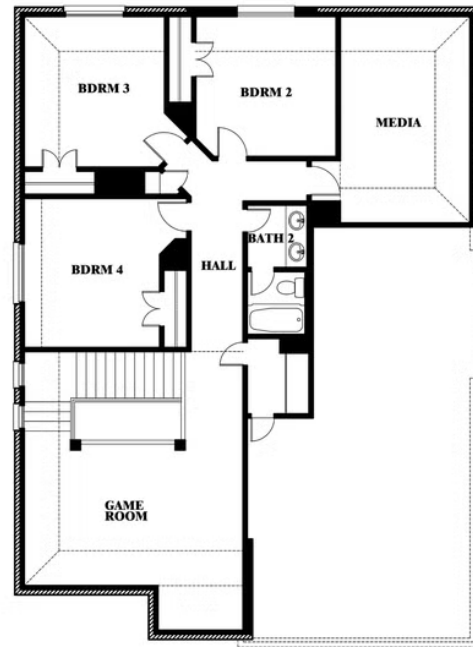

Dewberry II

SUNRISE AT GARDEN VALLEY

182 MORNING LIGHT LANE, WAXAHACHIE, TX 75165

Dewberry II