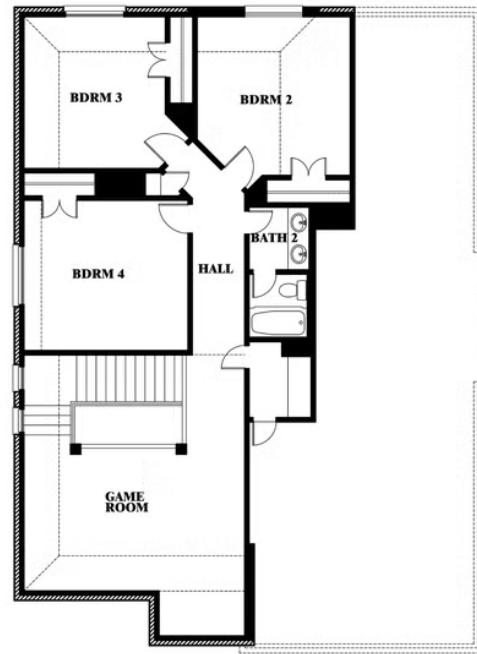

ELEVATION A

ELEVATION CS

Dewberry

SUNRISE AT GARDEN VALLEY

182 MORNING LIGHT LANE, WAXAHACHIE, TX 75165

Dewberry