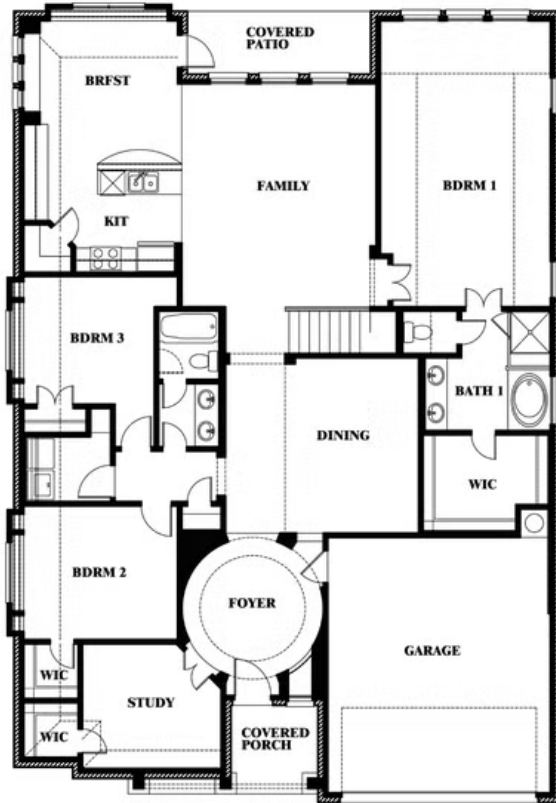

Carolina IV

HOMES FROM

\$498,990 - \$515,990

CLASSIC SERIES

SUNRISE AT GARDEN VALLEY

182 MORNING LIGHT LANE, WAXAHACHIE, TX 75165

3,280
SQUARE FEET

4
BEDROOMS

3.0
BATHROOMS

2
CAR GARAGE

Carolina IV

SUNRISE AT GARDEN VALLEY

182 MORNING LIGHT LANE, WAXAHACHIE, TX 75165

Carolina IV

This brochure is for general informational purposes and is to be used as a guide only. Changes may be made during the development process and floorplans, dimensions, fixtures, fittings, finishes and specifications are subject to change without notice. Window placement, balcony configuration, wardrobe sizes and living areas may vary slightly within each plan type. EQUAL HOUSING OPPORTUNITY