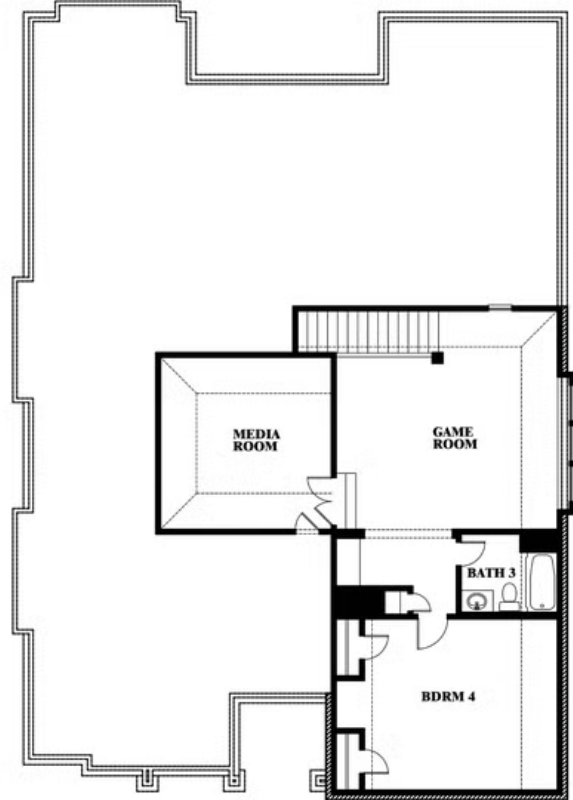

Carolina IV

HOMES FROM

\$498,990 - \$515,990

CLASSIC SERIES

SUNRISE AT GARDEN VALLEY

182 MORNING LIGHT LANE, WAXAHACHIE, TX 75165

3,280
SQUARE FEET

4
BEDROOMS

3.0
BATHROOMS

2
CAR GARAGE

Carolina IV

SUNRISE AT GARDEN VALLEY

182 MORNING LIGHT LANE, WAXAHACHIE, TX 75165

Carolina IV

This brochure is for general informational purposes and is to be used as a guide only. Changes may be made during the development process and floorplans, dimensions, fixtures, fittings, finishes and specifications are subject to change without notice. Window placement, balcony configuration, wardrobe sizes and living areas may vary slightly within each plan type. EQUAL HOUSING OPPORTUNITY