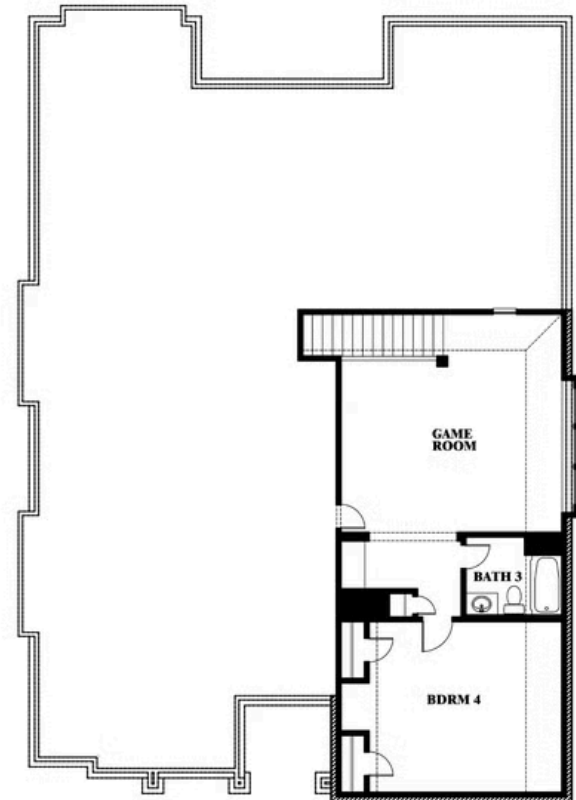

Carolina III

HOMES FROM

\$488,990 - \$505,990

CLASSIC SERIES

SUNRISE AT GARDEN VALLEY

182 MORNING LIGHT LANE, WAXAHACHIE, TX 75165

3,067
SQUARE FEET

4
BEDROOMS

3.0
BATHROOMS

2
CAR GARAGE

Carolina III

SUNRISE AT GARDEN VALLEY

182 MORNING LIGHT LANE, WAXAHACHIE, TX 75165

Carolina III

This brochure is for general informational purposes and is to be used as a guide only. Changes may be made during the development process and floorplans, dimensions, fixtures, fittings, finishes and specifications are subject to change without notice. Window placement, balcony configuration, wardrobe sizes and living areas may vary slightly within each plan type. EQUAL HOUSING OPPORTUNITY