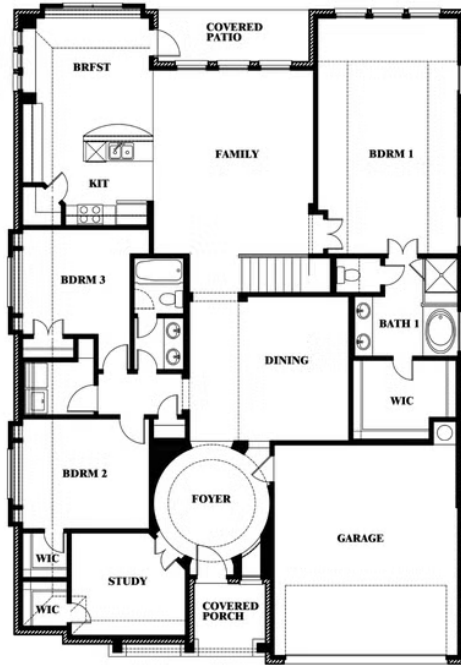

Carolina III

SUNRISE AT GARDEN VALLEY

182 MORNING LIGHT LANE, WAXAHACHIE, TX 75165

Carolina III