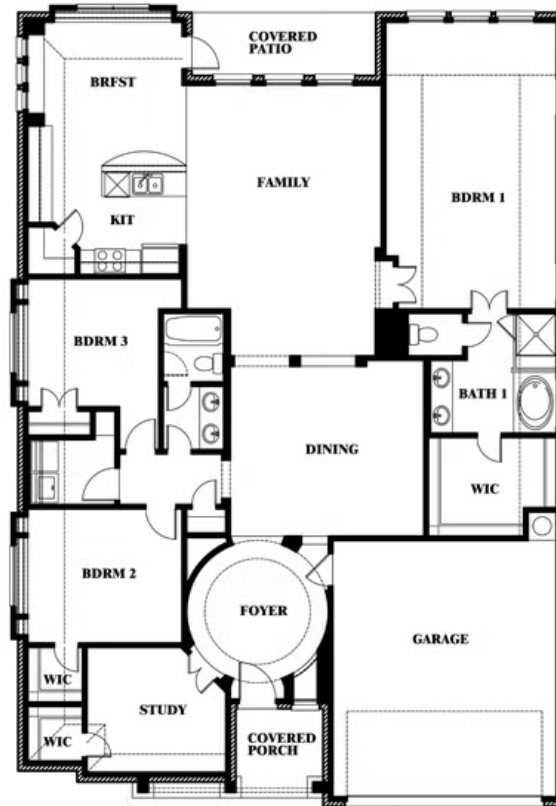

Carolina

HOMES FROM
\$433,990

CLASSIC SERIES

SUNRISE AT GARDEN VALLEY

182 MORNING LIGHT LANE, WAXAHACHIE, TX 75165

2,313
SQUARE FEET

3
BEDROOMS

2.0
BATHROOMS

2
CAR GARAGE

Carolina

SUNRISE AT GARDEN VALLEY

182 MORNING LIGHT LANE, WAXAHACHIE, TX 75165

Carolina

This brochure is for general informational purposes and is to be used as a guide only. Changes may be made during the development process and floorplans, dimensions, fixtures, fittings, finishes and specifications are subject to change without notice. Window placement, balcony configuration, wardrobe sizes and living areas may vary slightly within each plan type. EQUAL HOUSING OPPORTUNITY