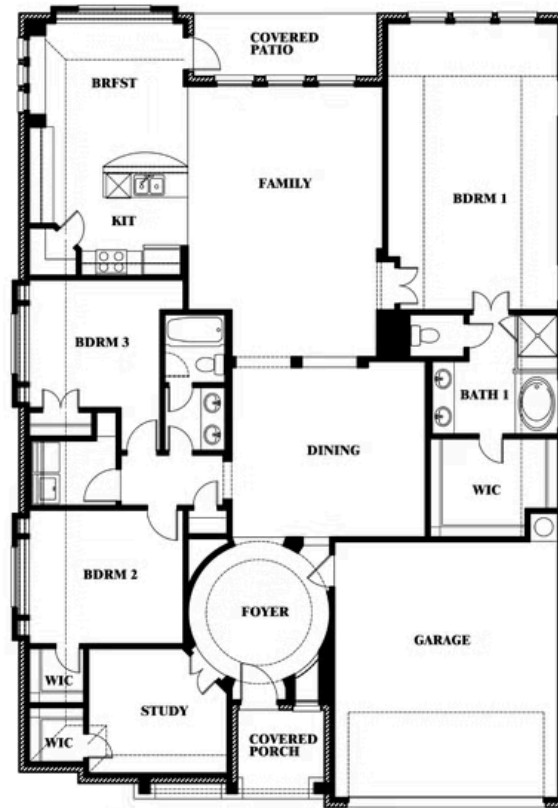

Carolina

SUNRISE AT GARDEN VALLEY

182 MORNING LIGHT LANE, WAXAHACHIE, TX 75165

Carolina

This brochure is for general informational purposes and is to be used as a guide only. Changes may be made during the development process and floorplans, dimensions, fixtures, fittings, finishes and specifications are subject to change without notice. Window placement, balcony configuration, wardrobe sizes and living areas may vary slightly within each plan type. EQUAL HOUSING OPPORTUNITY