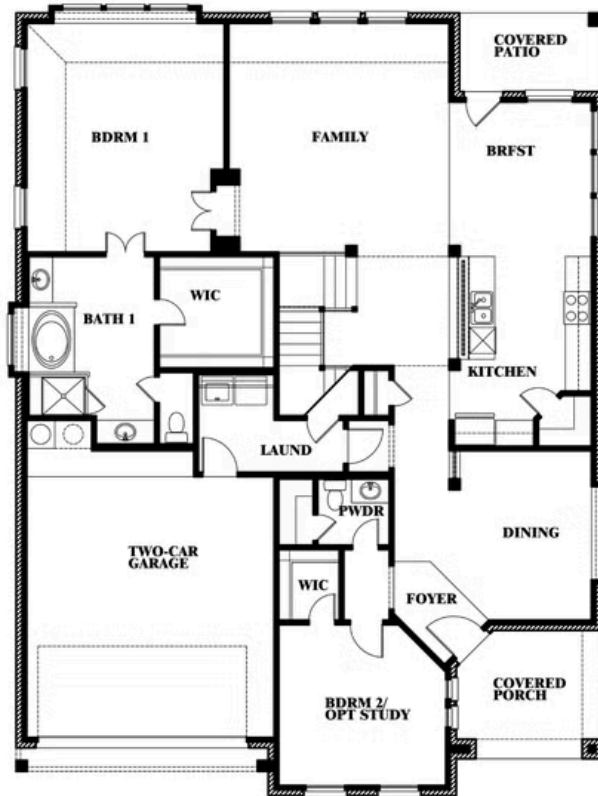

Magnolia II

HOMES FROM
\$521,990

CLASSIC SERIES

SUNRISE AT GARDEN VALLEY 80-100

182 MORNING LIGHT LANE, WAXAHACHIE, TX 75165

3,430
SQUARE FEET

4
BEDROOMS

2.5
BATHROOMS

Magnolia II

SUNRISE AT GARDEN VALLEY 80-100

182 MORNING LIGHT LANE, WAXAHACHIE, TX 75165

MAGNOLIA II FLOOR PLAN

Magnolia II

This brochure is for general informational purposes and is to be used as a guide only. Changes may be made during the development process and floorplans, dimensions, fixtures, fittings, finishes and specifications are subject to change without notice. Window placement, balcony configuration, wardrobe sizes and living areas may vary slightly within each plan type. EQUAL HOUSING OPPORTUNITY