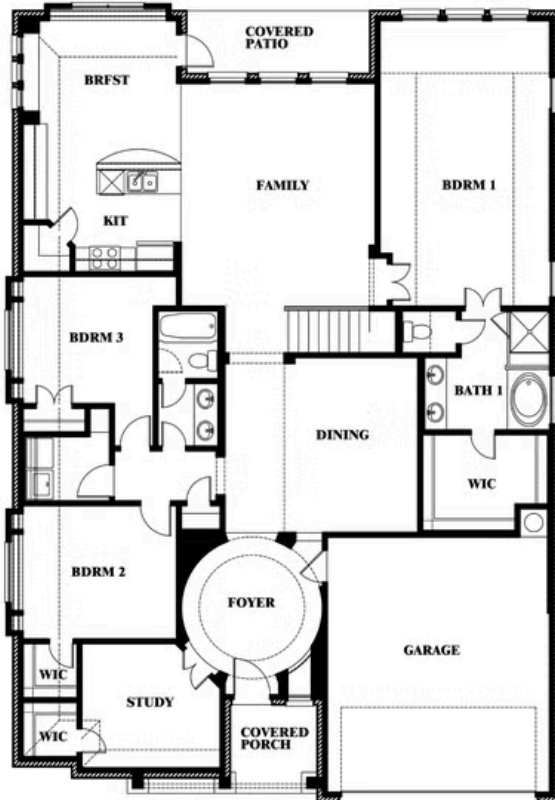

Carolina III

HOMES FROM
\$505,990

CLASSIC SERIES

SUNRISE AT GARDEN VALLEY 80-100

182 MORNING LIGHT LANE, WAXAHACHIE, TX 75165

3,067
SQUARE FEET

4
BEDROOMS

3.0
BATHROOMS

Carolina III

SUNRISE AT GARDEN VALLEY 80-100

182 MORNING LIGHT LANE, WAXAHACHIE, TX 75165

Carolina III

This brochure is for general informational purposes and is to be used as a guide only. Changes may be made during the development process and floorplans, dimensions, fixtures, fittings, finishes and specifications are subject to change without notice. Window placement, balcony configuration, wardrobe sizes and living areas may vary slightly within each plan type. EQUAL HOUSING OPPORTUNITY