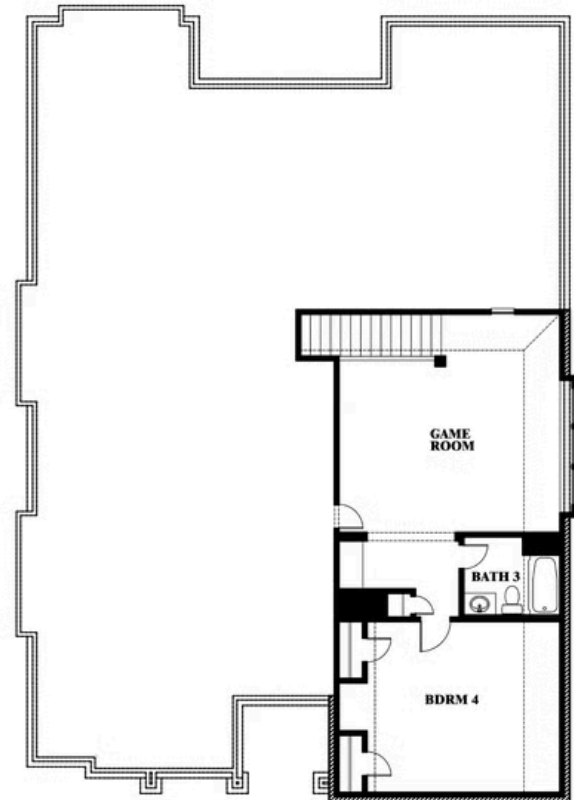

Carolina III

HOMES FROM
\$505,990

CLASSIC SERIES

SUNRISE AT GARDEN VALLEY 80-100

182 MORNING LIGHT LANE, WAXAHACHIE, TX 75165

3,067
SQUARE FEET

4
BEDROOMS

3.0
BATHROOMS

Carolina III

SUNRISE AT GARDEN VALLEY 80-100

182 MORNING LIGHT LANE, WAXAHACHIE, TX 75165

Carolina III

This brochure is for general informational purposes and is to be used as a guide only. Changes may be made during the development process and floorplans, dimensions, fixtures, fittings, finishes and specifications are subject to change without notice. Window placement, balcony configuration, wardrobe sizes and living areas may vary slightly within each plan type. EQUAL HOUSING OPPORTUNITY