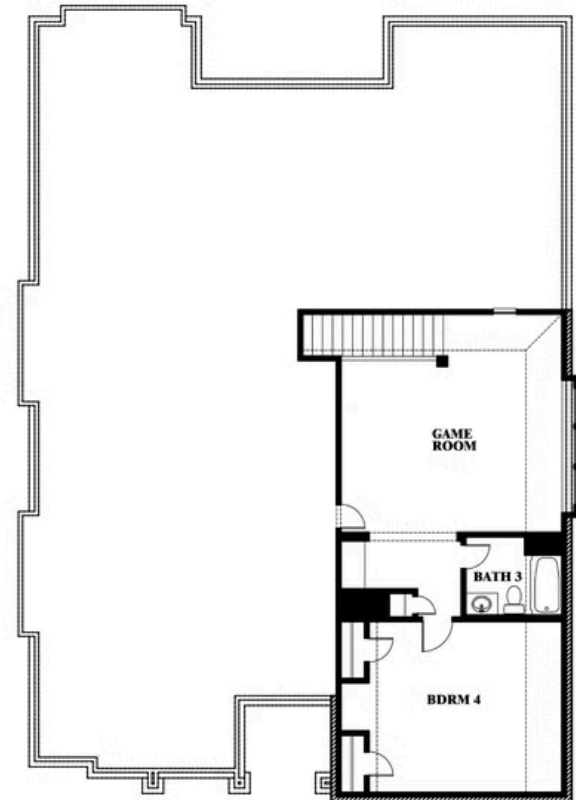

Carolina III

HOMES FROM
\$505,990

CLASSIC SERIES

SUNRISE AT GARDEN VALLEY 80-100

182 MORNING LIGHT LANE, WAXAHACHIE, TX 75165

3,067
SQUARE FEET

4
BEDROOMS

3.0
BATHROOMS

2
CAR GARAGE

Carolina III

SUNRISE AT GARDEN VALLEY 80-100

182 MORNING LIGHT LANE, WAXAHACHIE, TX 75165

Carolina III

This brochure is for general informational purposes and is to be used as a guide only. Changes may be made during the development process and floorplans, dimensions, fixtures, fittings, finishes and specifications are subject to change without notice. Window placement, balcony configuration, wardrobe sizes and living areas may vary slightly within each plan type. EQUAL HOUSING OPPORTUNITY