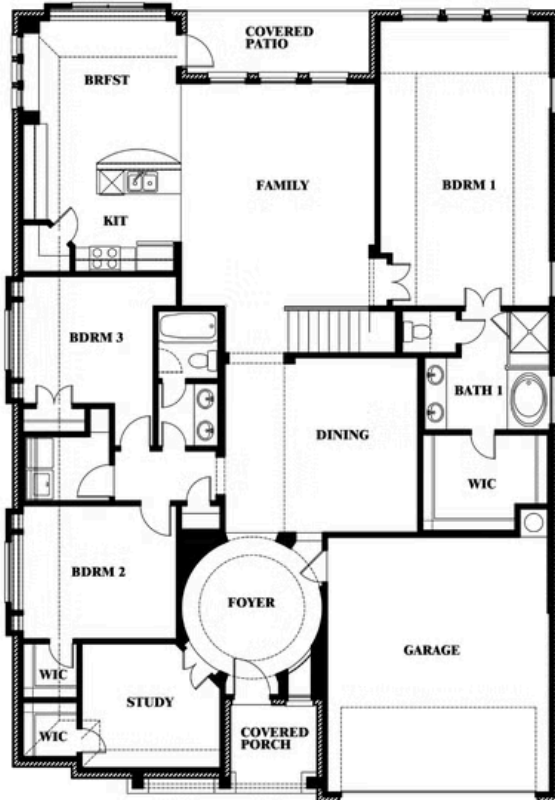

Carolina III

HOMES FROM
\$505,990

CLASSIC SERIES

SUNRISE AT GARDEN VALLEY 80-100

182 MORNING LIGHT LANE, WAXAHACHIE, TX 75165

3,067
SQUARE FEET

4
BEDROOMS

3.0
BATHROOMS

2
CAR GARAGE

Carolina III

SUNRISE AT GARDEN VALLEY 80-100

182 MORNING LIGHT LANE, WAXAHACHIE, TX 75165

Carolina III

This brochure is for general informational purposes and is to be used as a guide only. Changes may be made during the development process and floorplans, dimensions, fixtures, fittings, finishes and specifications are subject to change without notice. Window placement, balcony configuration, wardrobe sizes and living areas may vary slightly within each plan type. EQUAL HOUSING OPPORTUNITY