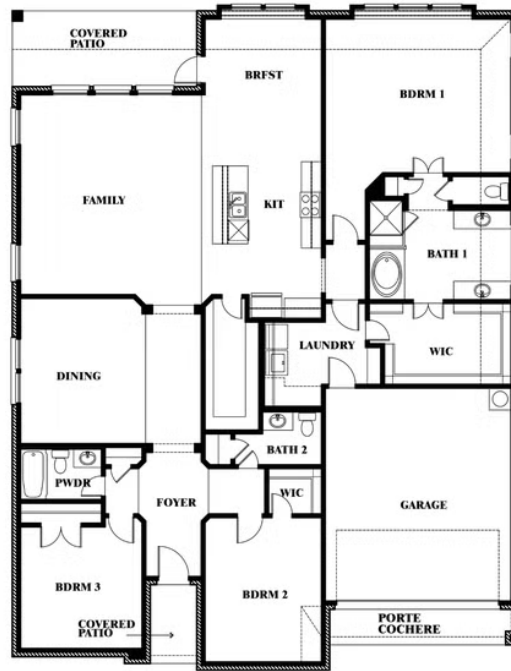

Caraway

SUNRISE AT GARDEN VALLEY 80-100

182 MORNING LIGHT LANE, WAXAHACHIE, TX 75165

Caraway