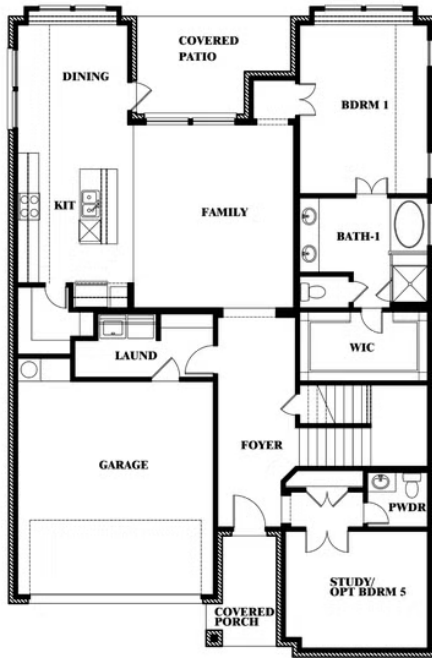

Violet

VIOLET FLOOR PLAN

SUNRISE AT GARDEN VALLEY 60-79

182 MORNING LIGHT LANE, WAXAHACHIE, TX 75165

Violet