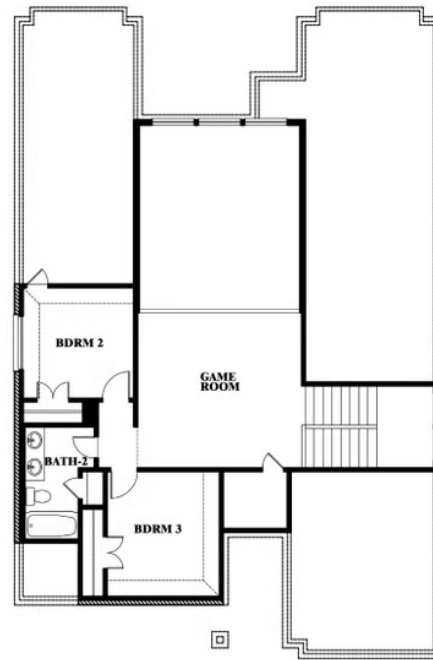

Violet

SUNRISE AT GARDEN VALLEY 60-79

182 MORNING LIGHT LANE, WAXAHACHIE, TX 75165

VIOLET FLOOR PLAN WITH OPTIONAL BEDROOM AT STUDY

Violet
Opt. Bed 5 & Bath 4 at Study