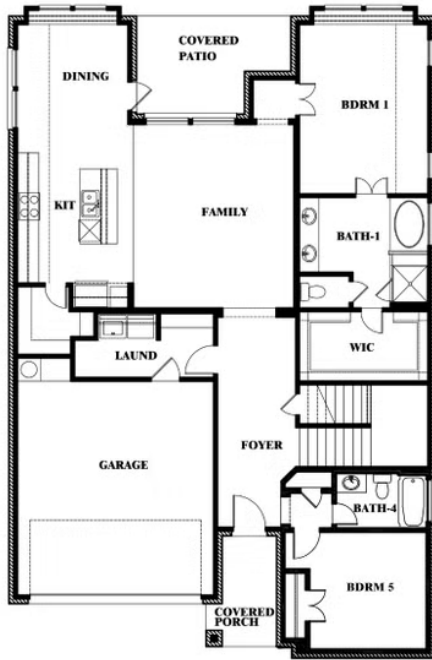

Violet

SUNRISE AT GARDEN VALLEY 60-79

182 MORNING LIGHT LANE, WAXAHACHIE, TX 75165

VIOLET FLOOR PLAN WITH OPTIONAL BEDROOM AT STUDY

Violet
Opt. Bed 5 & Bath 4 at Study