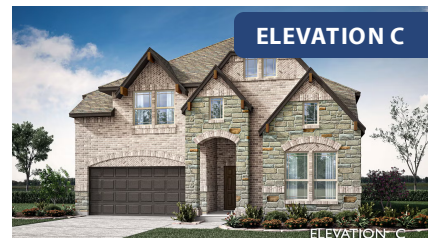

Violet

HOMES FROM
\$454,990

CLASSIC SERIES

SUNRISE AT GARDEN VALLEY 60-79

182 MORNING LIGHT LANE, WAXAHACHIE, TX 75165

2,381
SQUARE FEET

3
BEDROOMS

2.5
BATHROOMS

2
CAR GARAGE

ELEVATION A

ELEVATION AS

ELEVATION AS

ELEVATION B

ELEVATION B

ELEVATION C

ELEVATION C

ELEVATION D

ELEVATION D

Violet

VIOLET FLOOR PLAN

SUNRISE AT GARDEN VALLEY 60-79

182 MORNING LIGHT LANE, WAXAHACHIE, TX 75165

Violet

This brochure is for general informational purposes and is to be used as a guide only. Changes may be made during the development process and floorplans, dimensions, fixtures, fittings, finishes and specifications are subject to change without notice. Window placement, balcony configuration, wardrobe sizes and living areas may vary slightly within each plan type. EQUAL HOUSING OPPORTUNITY

Violet

SUNRISE AT GARDEN VALLEY 60-79

182 MORNING LIGHT LANE, WAXAHACHIE, TX 75165

VIOLET FLOOR PLAN WITH OPTIONAL BEDROOM AT STUDY

Violet
Opt. Bed 5 & Bath 4 at Study

This brochure is for general informational purposes and is to be used as a guide only. Changes may be made during the development process and floorplans, dimensions, fixtures, fittings, finishes and specifications are subject to change without notice. Window placement, balcony configuration, wardrobe sizes and living areas may vary slightly within each plan type. EQUAL HOUSING OPPORTUNITY