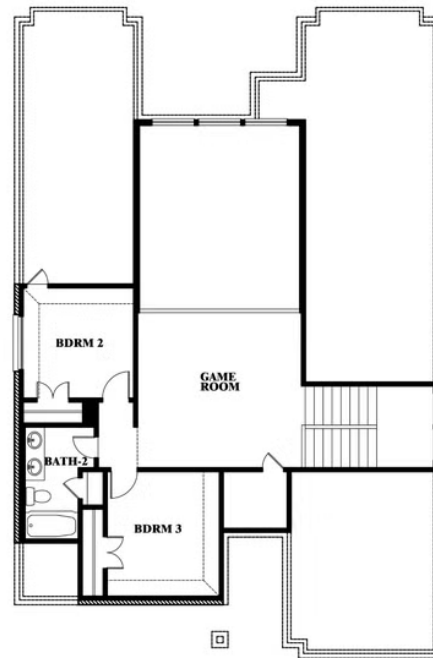

ELEVATION B

ELEVATION B

ELEVATION C

Violet

VIOLET FLOOR PLAN

SUNRISE AT GARDEN VALLEY 60-79

182 MORNING LIGHT LANE, WAXAHACHIE, TX 75165

Violet