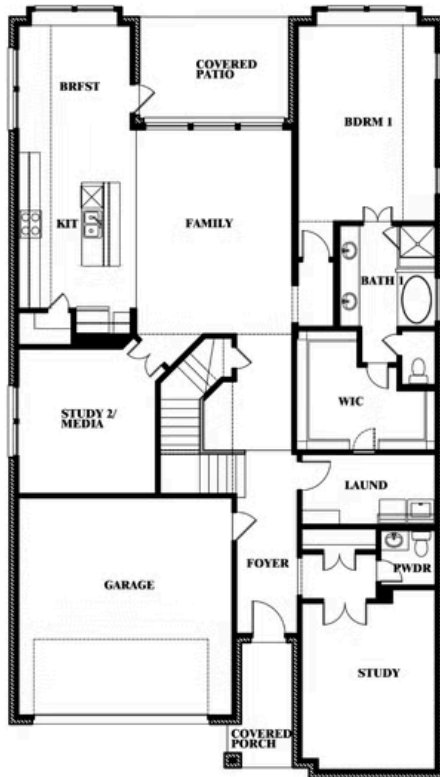

Rose II

HOMES FROM
\$526,990

CLASSIC SERIES

SUNRISE AT GARDEN VALLEY 60-79

182 MORNING LIGHT LANE, WAXAHACHIE, TX 75165

3,557
SQUARE FEET

4
BEDROOMS

3.5
BATHROOMS

2
CAR GARAGE

ELEVATION D

ELEVATION C

ELEVATION C

ELEVATION B

ELEVATION B

ELEVATION AS

ELEVATION AS

ELEVATION A

ELEVATION A

Rose II

ROSE II FLOOR PLAN

SUNRISE AT GARDEN VALLEY 60-79

182 MORNING LIGHT LANE, WAXAHACHIE, TX 75165

Rose II

This brochure is for general informational purposes and is to be used as a guide only. Changes may be made during the development process and floorplans, dimensions, fixtures, fittings, finishes and specifications are subject to change without notice. Window placement, balcony configuration, wardrobe sizes and living areas may vary slightly within each plan type. EQUAL HOUSING OPPORTUNITY

Rose II

SUNRISE AT GARDEN VALLEY 60-79

182 MORNING LIGHT LANE, WAXAHACHIE, TX 75165

ROSE II FLOOR PLAN WITH OPTIONAL BED & BATH AT STUDY

Rose II Opt. Bed & Bath at Study

This brochure is for general informational purposes and is to be used as a guide only. Changes may be made during the development process and floorplans, dimensions, fixtures, fittings, finishes and specifications are subject to change without notice. Window placement, balcony configuration, wardrobe sizes and living areas may vary slightly within each plan type. EQUAL HOUSING OPPORTUNITY