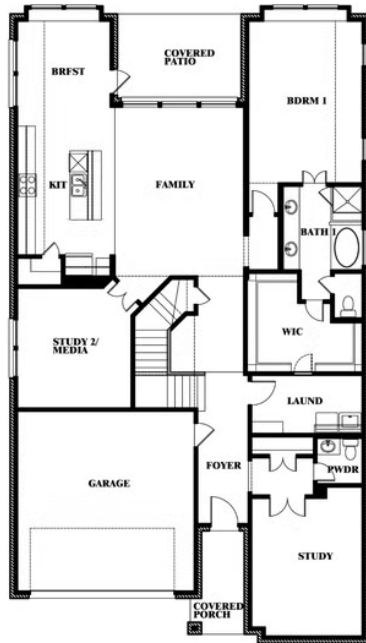

Rose

ROSE FLOOR PLAN

SUNRISE AT GARDEN VALLEY 60-79

182 MORNING LIGHT LANE, WAXAHACHIE, TX 75165

Rose