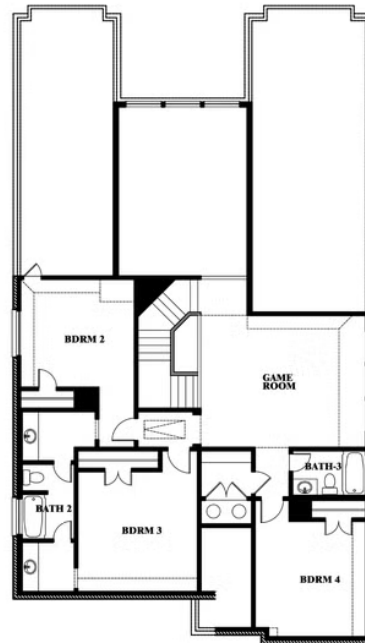

Rose

ROSE FLOOR PLAN

SUNRISE AT GARDEN VALLEY 60-79

182 MORNING LIGHT LANE, WAXAHACHIE, TX 75165

Rose