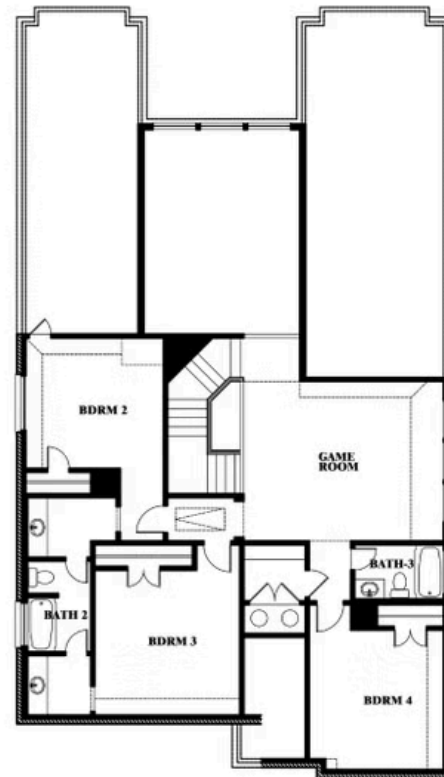

Rose

SUNRISE AT GARDEN VALLEY 60-79

182 MORNING LIGHT LANE, WAXAHACHIE, TX 75165

ROSE FLOOR PLAN WITH OPTIONAL BED & BATH AT STUDY

Rose Opt. Bed & Bath at Study

This brochure is for general informational purposes and is to be used as a guide only. Changes may be made during the development process and floorplans, dimensions, fixtures, fittings, finishes and specifications are subject to change without notice. Window placement, balcony configuration, wardrobe sizes and living areas may vary slightly within each plan type. EQUAL HOUSING OPPORTUNITY

Document generated Feb 3, 2025. Prices, plans, square footage, features and materials are subject to change at any time without notice and vary among communities. Listed prices are for informational purposes only, are not binding, and do not create any contractual obligation(s). The price of any home is dependent on numerous factors, all of which are unique to a specific home, and is not guaranteed until specified in a binding contract. Pricing of elevations and additional optional beds/baths vary per plan. Some plans require a premium homesite. Please ask the Community Manager for details. Renderings of homes are artist concepts and may not reflect exact colors and materials.