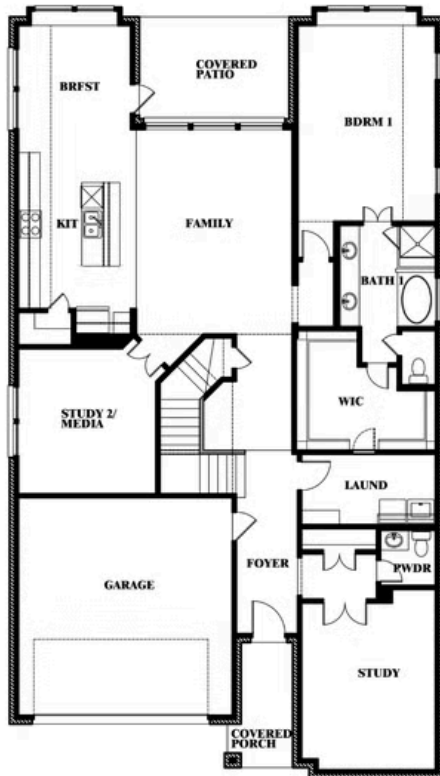

Rose

ROSE FLOOR PLAN

SUNRISE AT GARDEN VALLEY 60-79

182 MORNING LIGHT LANE, WAXAHACHIE, TX 75165

Rose

This brochure is for general informational purposes and is to be used as a guide only. Changes may be made during the development process and floorplans, dimensions, fixtures, fittings, finishes and specifications are subject to change without notice. Window placement, balcony configuration, wardrobe sizes and living areas may vary slightly within each plan type. EQUAL HOUSING OPPORTUNITY