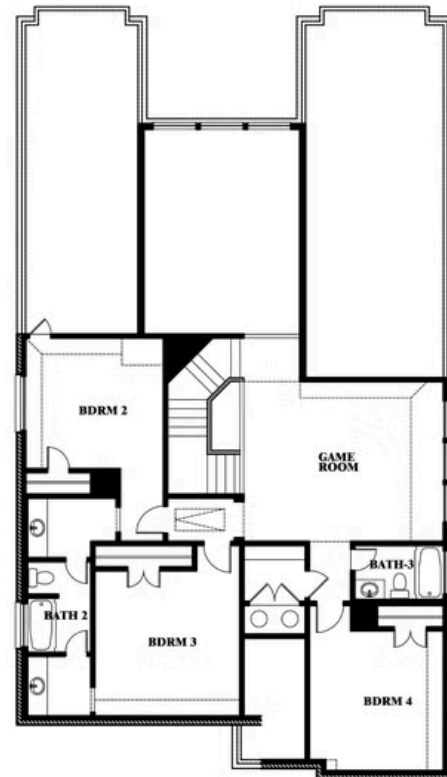

Rose

HOMES FROM
\$516,990

CLASSIC SERIES

SUNRISE AT GARDEN VALLEY 60-79

182 MORNING LIGHT LANE, WAXAHACHIE, TX 75165

3,359
SQUARE FEET

4
BEDROOMS

3.5
BATHROOMS

2
CAR GARAGE

ELEVATION A

ELEVATION AS

ELEVATION AS

ELEVATION B

ELEVATION B

ELEVATION C

ELEVATION C

ELEVATION D

ELEVATION D

Rose

ROSE FLOOR PLAN

SUNRISE AT GARDEN VALLEY 60-79

182 MORNING LIGHT LANE, WAXAHACHIE, TX 75165

Rose

This brochure is for general informational purposes and is to be used as a guide only. Changes may be made during the development process and floorplans, dimensions, fixtures, fittings, finishes and specifications are subject to change without notice. Window placement, balcony configuration, wardrobe sizes and living areas may vary slightly within each plan type. EQUAL HOUSING OPPORTUNITY

Rose

SUNRISE AT GARDEN VALLEY 60-79

182 MORNING LIGHT LANE, WAXAHACHIE, TX 75165

ROSE FLOOR PLAN WITH OPTIONAL BED & BATH AT STUDY

Rose
Opt. Bed & Bath at Study

This brochure is for general informational purposes and is to be used as a guide only. Changes may be made during the development process and floorplans, dimensions, fixtures, fittings, finishes and specifications are subject to change without notice. Window placement, balcony configuration, wardrobe sizes and living areas may vary slightly within each plan type. EQUAL HOUSING OPPORTUNITY