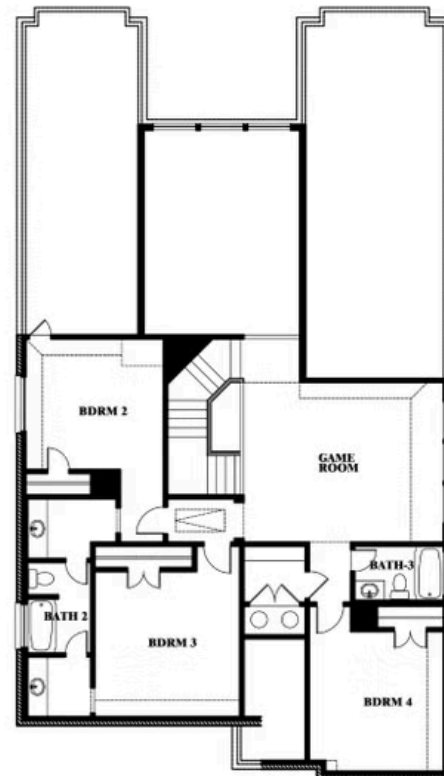

ELEVATION D

ELEVATION D

Rose

ROSE FLOOR PLAN

SUNRISE AT GARDEN VALLEY 60-79

182 MORNING LIGHT LANE, WAXAHACHIE, TX 75165

Rose

This brochure is for general informational purposes and is to be used as a guide only. Changes may be made during the development process and floorplans, dimensions, fixtures, fittings, finishes and specifications are subject to change without notice. Window placement, balcony configuration, wardrobe sizes and living areas may vary slightly within each plan type. EQUAL HOUSING OPPORTUNITY

Rose

SUNRISE AT GARDEN VALLEY 60-79

182 MORNING LIGHT LANE, WAXAHACHIE, TX 75165

ROSE FLOOR PLAN WITH OPTIONAL BED & BATH AT STUDY

Rose
Opt. Bed & Bath at Study

This brochure is for general informational purposes and is to be used as a guide only. Changes may be made during the development process and floorplans, dimensions, fixtures, fittings, finishes and specifications are subject to change without notice. Window placement, balcony configuration, wardrobe sizes and living areas may vary slightly within each plan type. EQUAL HOUSING OPPORTUNITY