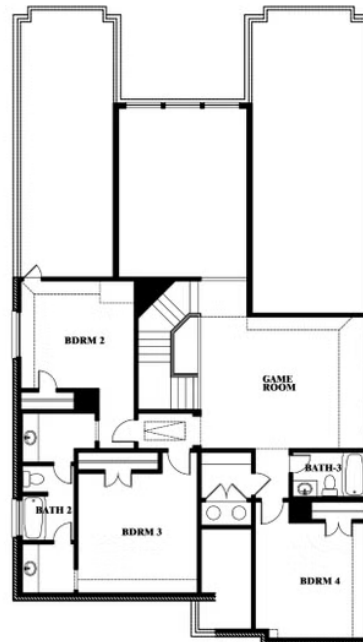

Rose

SUNRISE AT GARDEN VALLEY 60-79

182 MORNING LIGHT LANE, WAXAHACHIE, TX 75165

ROSE FLOOR PLAN WITH OPTIONAL BED & BATH AT STUDY

Rose
Opt. Bed & Bath at Study