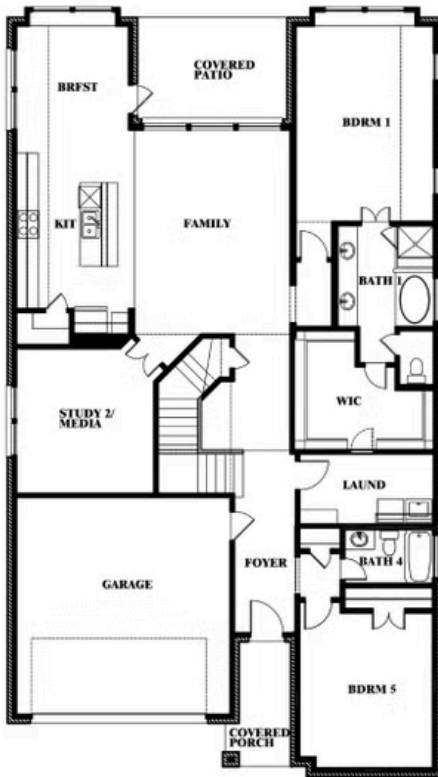

Rose

SUNRISE AT GARDEN VALLEY 60-79

182 MORNING LIGHT LANE, WAXAHACHIE, TX 75165

ROSE FLOOR PLAN WITH OPTIONAL BED & BATH AT STUDY

Rose Opt. Bed & Bath at Study

This brochure is for general informational purposes and is to be used as a guide only. Changes may be made during the development process and floorplans, dimensions, fixtures, fittings, finishes and specifications are subject to change without notice. Window placement, balcony configuration, wardrobe sizes and living areas may vary slightly within each plan type. EQUAL HOUSING OPPORTUNITY

Document generated Feb 3, 2025. Prices, plans, square footage, features and materials are subject to change at any time without notice and vary among communities. Listed prices are for informational purposes only, are not binding, and do not create any contractual obligation(s). The price of any home is dependent on numerous factors, all of which are unique to a specific home, and is not guaranteed until specified in a binding contract. Pricing of elevations and additional optional beds/baths vary per plan. Some plans require a premium homesite. Please ask the Community Manager for details. Renderings of homes are artist concepts and may not reflect exact colors and materials.