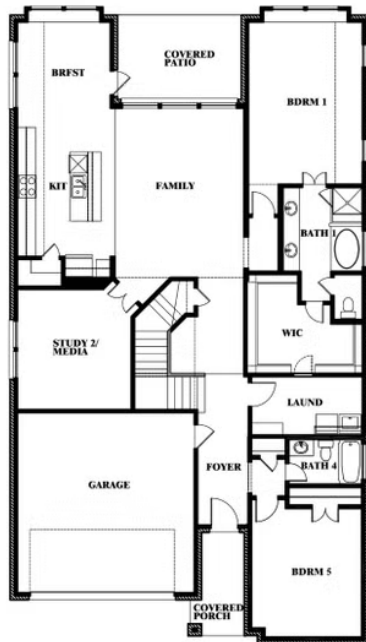

Rose

SUNRISE AT GARDEN VALLEY 60-79

182 MORNING LIGHT LANE, WAXAHACHIE, TX 75165

ROSE FLOOR PLAN WITH OPTIONAL BED & BATH AT STUDY

Rose
Opt. Bed & Bath at Study