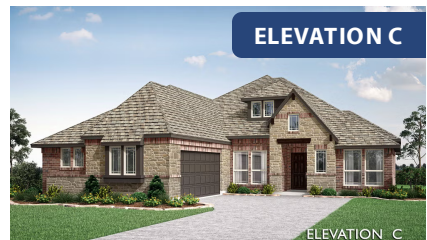

Rockcress

HOMES FROM
\$430,990

CLASSIC SERIES

SUNRISE AT GARDEN VALLEY 60-79

182 MORNING LIGHT LANE, WAXAHACHIE, TX 75165

2,250
SQUARE FEET

3
BEDROOMS

2.5
BATHROOMS

2
CAR GARAGE

ELEVATION B

ELEVATION A

ELEVATION A

ELEVATION AS

ELEVATION AS

ELEVATION C

ELEVATION C

ELEVATION D

ELEVATION D

Rockcross

SUNRISE AT GARDEN VALLEY 60-79

182 MORNING LIGHT LANE, WAXAHACHIE, TX 75165

Rockcross

This brochure is for general informational purposes and is to be used as a guide only. Changes may be made during the development process and floorplans, dimensions, fixtures, fittings, finishes and specifications are subject to change without notice. Window placement, balcony configuration, wardrobe sizes and living areas may vary slightly within each plan type. EQUAL HOUSING OPPORTUNITY