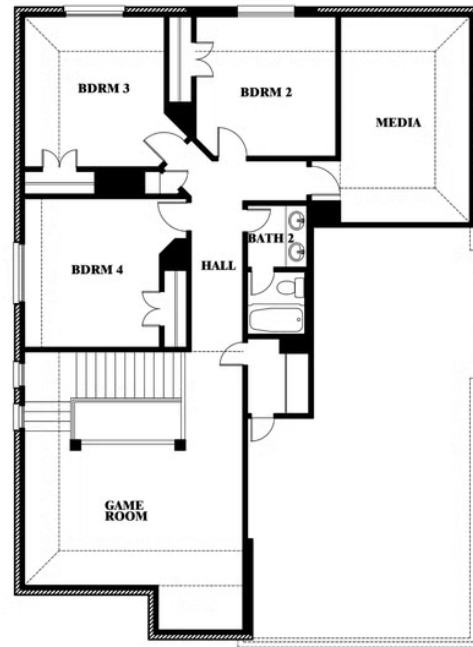

Dewberry II

SUNRISE AT GARDEN VALLEY 60-79
182 MORNING LIGHT LANE, WAXAHACHIE, TX 75165

Dewberry II