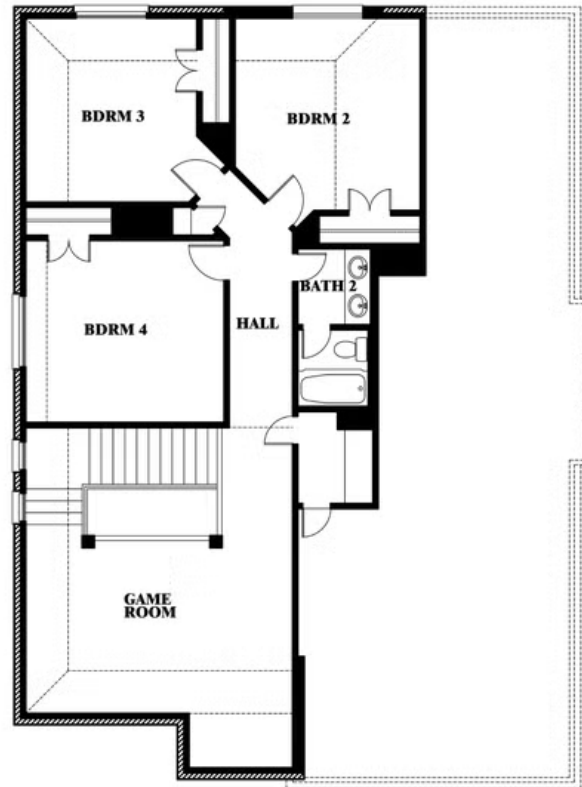

Dewberry

CLASSIC SERIES

SUNRISE AT GARDEN VALLEY 60-79

182 MORNING LIGHT LANE, WAXAHACHIE, TX 75165

HOMES FROM

\$467,990

2,820
SQUARE FEET

4
BEDROOMS

2.5
BATHROOMS

2
CAR GARAGE

Dewberry

SUNRISE AT GARDEN VALLEY 60-79

182 MORNING LIGHT LANE, WAXAHACHIE, TX 75165

Dewberry

This brochure is for general informational purposes and is to be used as a guide only. Changes may be made during the development process and floorplans, dimensions, fixtures, fittings, finishes and specifications are subject to change without notice. Window placement, balcony configuration, wardrobe sizes and living areas may vary slightly within each plan type. EQUAL HOUSING OPPORTUNITY