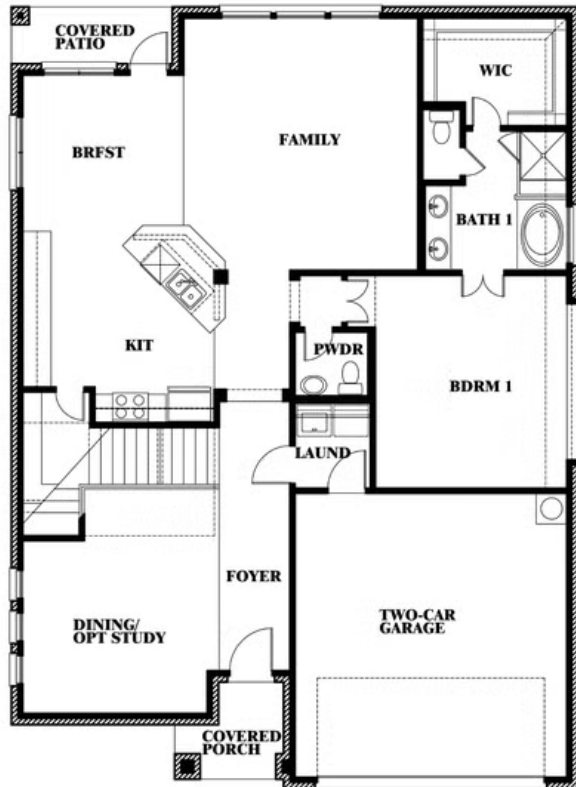

Dewberry

CLASSIC SERIES

SUNRISE AT GARDEN VALLEY 60-79

182 MORNING LIGHT LANE, WAXAHACHIE, TX 75165

HOMES FROM

\$467,990

2,820
SQUARE FEET

4
BEDROOMS

2.5
BATHROOMS

2
CAR GARAGE

Dewberry

SUNRISE AT GARDEN VALLEY 60-79

182 MORNING LIGHT LANE, WAXAHACHIE, TX 75165

Dewberry

This brochure is for general informational purposes and is to be used as a guide only. Changes may be made during the development process and floorplans, dimensions, fixtures, fittings, finishes and specifications are subject to change without notice. Window placement, balcony configuration, wardrobe sizes and living areas may vary slightly within each plan type. EQUAL HOUSING OPPORTUNITY