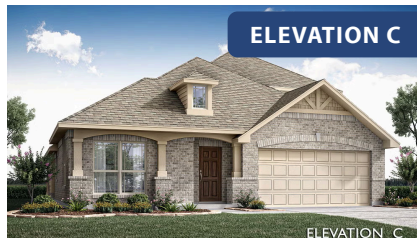

Cypress II

HOMES FROM
\$446,990

CLASSIC SERIES

SUNRISE AT GARDEN VALLEY 60-79

182 MORNING LIGHT LANE, WAXAHACHIE, TX 75165

2,454
SQUARE FEET

4
BEDROOMS

3.0
BATHROOMS

2
CAR GARAGE

ELEVATION F

Document generated Mar 30, 2025. Prices, plans, square footage, features and materials are subject to change at any time without notice and vary among communities. Listed prices are for informational purposes only, are not binding, and do not create any contractual obligation(s). The price of any home is dependent on numerous factors, all of which are unique to a specific home, and is not guaranteed until specified in a binding contract. Pricing of elevations and additional optional beds/baths vary per plan. Some plans require a premium homesite. Please ask the Community Manager for details. Renderings of homes are artist concepts and may not reflect exact colors and materials.

Cypress II

SUNRISE AT GARDEN VALLEY 60-79

182 MORNING LIGHT LANE, WAXAHACHIE, TX 75165

Cypress II

This brochure is for general informational purposes and is to be used as a guide only. Changes may be made during the development process and floorplans, dimensions, fixtures, fittings, finishes and specifications are subject to change without notice. Window placement, balcony configuration, wardrobe sizes and living areas may vary slightly within each plan type. EQUAL HOUSING OPPORTUNITY