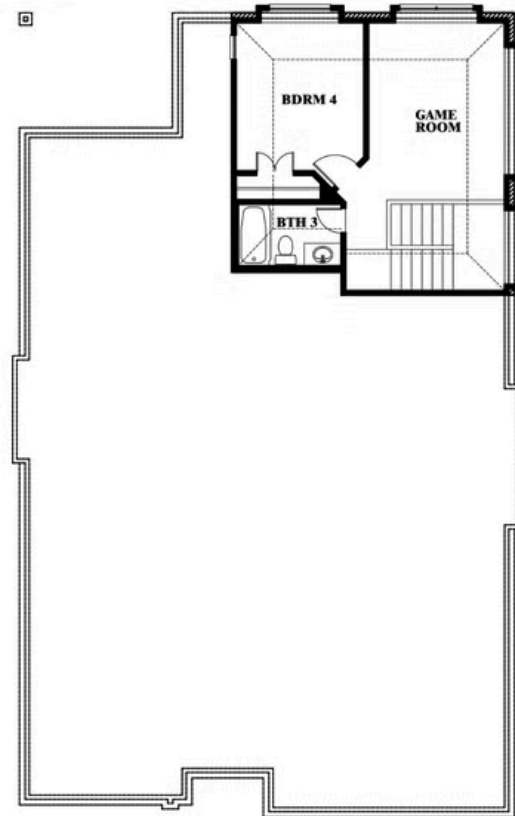

Cypress II

SUNRISE AT GARDEN VALLEY 60-79

182 MORNING LIGHT LANE, WAXAHACHIE, TX 75165

Cypress II

This brochure is for general informational purposes and is to be used as a guide only. Changes may be made during the development process and floorplans, dimensions, fixtures, fittings, finishes and specifications are subject to change without notice. Window placement, balcony configuration, wardrobe sizes and living areas may vary slightly within each plan type. EQUAL HOUSING OPPORTUNITY