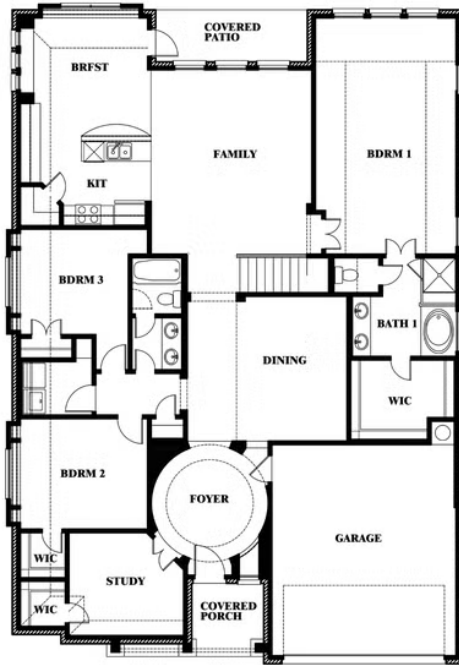

Carolina III

SUNRISE AT GARDEN VALLEY 60-79
182 MORNING LIGHT LANE, WAXAHACHIE, TX 75165

Carolina III