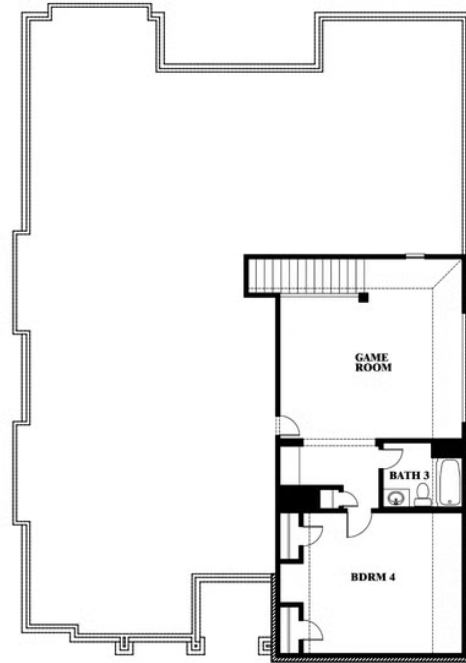

Carolina III

SUNRISE AT GARDEN VALLEY 60-79
182 MORNING LIGHT LANE, WAXAHACHIE, TX 75165

Carolina III