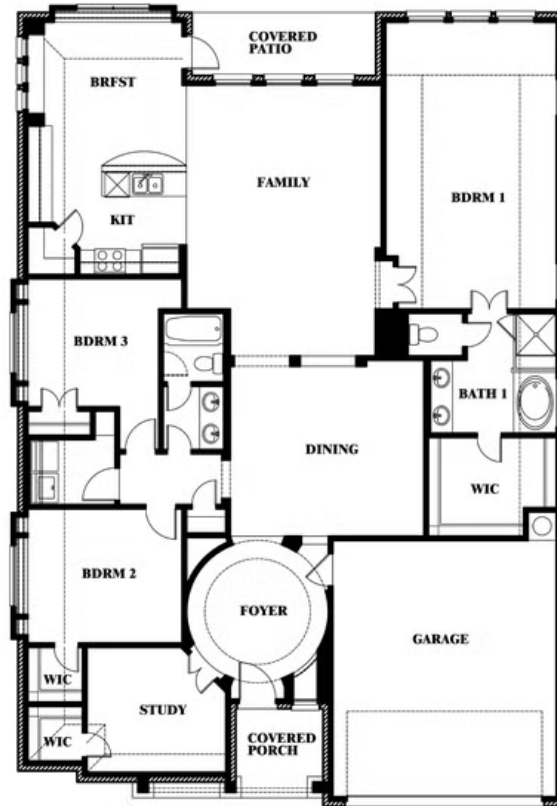

Carolina

SUNRISE AT GARDEN VALLEY 60-79

182 MORNING LIGHT LANE, WAXAHACHIE, TX 75165

Carolina

This brochure is for general informational purposes and is to be used as a guide only. Changes may be made during the development process and floorplans, dimensions, fixtures, fittings, finishes and specifications are subject to change without notice. Window placement, balcony configuration, wardrobe sizes and living areas may vary slightly within each plan type. EQUAL HOUSING OPPORTUNITY