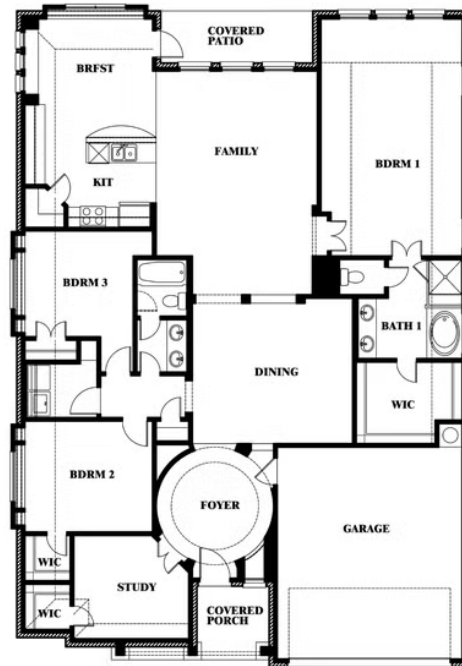

Carolina

SUNRISE AT GARDEN VALLEY 60-79

182 MORNING LIGHT LANE, WAXAHACHIE, TX 75165

Carolina