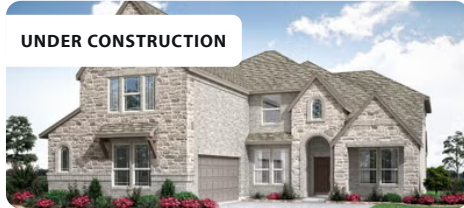

Sunrise at Garden Valley

182 MORNING LIGHT LANE · WAXAHACHIE, TX 75165

AVAILABLE HOMES

UNDER CONSTRUCTION

643 Sirius Drive

WAXAHACHIE, TX 75165
SUNRISE AT GARDEN VALLEY 60-79
SPRING CRESS II FLOOR PLAN

3,695   **5**   **4**   **2**
SQUARE FEET   BEDS   BATHS   GARAGE

PRICED FROM **$647,788**