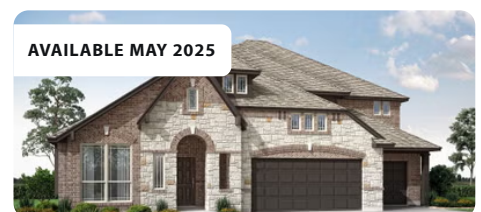

Sunrise at Garden Valley

182 MORNING LIGHT LANE · WAXAHACHIE, TX 75165

AVAILABLE HOMES

MOVE-IN READY

653 Sagebrush Lane

WAXAHACHIE, TX 75165
SUNRISE AT GARDEN VALLEY 60-79
CAROLINA FLOOR PLAN

2,314 **3** **2** **2.5**
SQUARE FEET BEDS BATHS GARAGE

WAS ~~\$674,522~~ NOW **\$624,522**

MOVE-IN READY

195 Memory Lane

WAXAHACHIE, TX 75165
SUNRISE AT GARDEN VALLEY 60-79
SPRING CRESS II FLOOR PLAN

3,696 **5** **4** **2**
SQUARE FEET BEDS BATHS GARAGE

PRICED FROM **\$648,036**

AVAILABLE MAY 2025

127 Tetrad Circle

WAXAHACHIE, TX 75165
SUNRISE AT GARDEN VALLEY 60-79

3,736 **4** **3.5** **3**
SQUARE FEET BEDS BATHS GARAGE

WAS ~~\$669,508~~ NOW **\$629,508**

Sunrise at Garden Valley