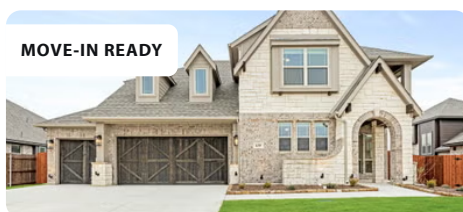

Sunrise at Garden Valley

182 MORNING LIGHT LANE · WAXAHACHIE, TX 75165

AVAILABLE HOMES

MOVE-IN READY

653 Sagebrush Lane

WAXAHACHIE, TX 75165
SUNRISE AT GARDEN VALLEY 60-79
CAROLINA FLOOR PLAN

2,314 **3** **2** **2.5**
SQUARE FEET BEDS BATHS GARAGE

WAS ~~\$531,742~~ NOW **\$441,742**

MOVE-IN READY

652 Sirius Drive

WAXAHACHIE, TX 75165
SUNRISE AT GARDEN VALLEY 60-79
JASMINE FLOOR PLAN

2,102 **3** **2** **3**
SQUARE FEET BEDS BATHS GARAGE

WAS ~~\$571,311~~ NOW **\$462,185**

WAXAHACHIE, TX 75165
SUNRISE AT GARDEN VALLEY 60-79
MAGNOLIA II FLOOR PLAN

3,435 **4** **3.5** **2**
SQUARE FEET BEDS BATHS GARAGE

WAS ~~\$632,132~~ NOW **\$570,132**

MOVE-IN READY

207 Memory Lane

WAXAHACHIE, TX 75165
SUNRISE AT GARDEN VALLEY 60-79
VIOLET IV FLOOR PLAN

2,838 **4** **3.5** **3**
SQUARE FEET BEDS BATHS GARAGE

PRICED FROM **\$581,998**

MOVE-IN READY

635 Sirius Drive

WAXAHACHIE, TX 75165
SUNRISE AT GARDEN VALLEY 60-79
MAGNOLIA II FLOOR PLAN

3,435 **4** **3.5** **3**
SQUARE FEET BEDS BATHS GARAGE