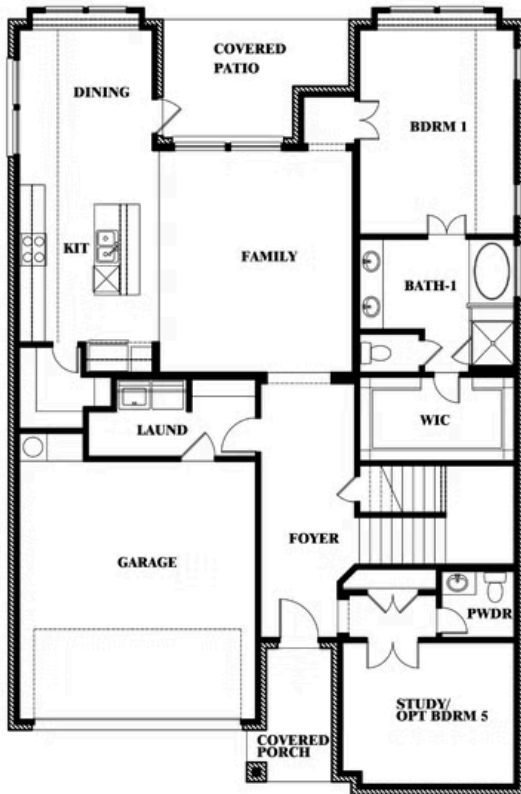

Violet II

HOMES FROM
\$412,990

CLASSIC SERIES

ANDERSON CROSSING

1106 ALEXANDER STREET, TRENTON, TX 75490

2,591
SQUARE FEET

3
BEDROOMS

2.5
BATHROOMS

2
CAR GARAGE

ELEVATION A

ELEVATION AS

ELEVATION AS

ELEVATION B

ELEVATION B

ELEVATION C

ELEVATION C

ELEVATION D

ELEVATION D

Violet II

VIOLET II FLOOR PLAN

ANDERSON CROSSING

1106 ALEXANDER STREET, TRENTON, TX 75490

Violet II

This brochure is for general informational purposes and is to be used as a guide only. Changes may be made during the development process and floorplans, dimensions, fixtures, fittings, finishes and specifications are subject to change without notice. Window placement, balcony configuration, wardrobe sizes and living areas may vary slightly within each plan type. EQUAL HOUSING OPPORTUNITY

Violet II

ANDERSON CROSSING

1106 ALEXANDER STREET, TRENTON, TX 75490

VIOLET II FLOOR PLAN WITH OPTIONAL BEDROOM AT STUDY

Violet II Opt. Bed 5 & Bath 4 at Study

This brochure is for general informational purposes and is to be used as a guide only. Changes may be made during the development process and floorplans, dimensions, fixtures, fittings, finishes and specifications are subject to change without notice. Window placement, balcony configuration, wardrobe sizes and living areas may vary slightly within each plan type. EQUAL HOUSING OPPORTUNITY