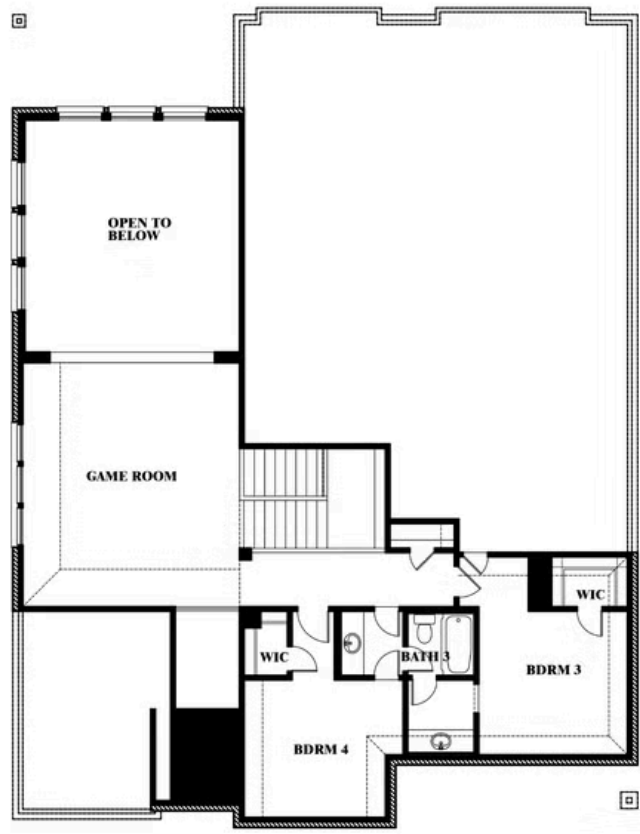

Bellflower

HOMES FROM
\$474,990

CLASSIC SERIES

ANDERSON CROSSING

1106 ALEXANDER STREET, TRENTON, TX 75490

3,527
SQUARE FEET

4
BEDROOMS

3.5
BATHROOMS

Bellflower

ANDERSON CROSSING

1106 ALEXANDER STREET, TRENTON, TX 75490

BELLFLOWER FLOOR PLAN

Bellflower

This brochure is for general informational purposes and is to be used as a guide only. Changes may be made during the development process and floorplans, dimensions, fixtures, fittings, finishes and specifications are subject to change without notice. Window placement, balcony configuration, wardrobe sizes and living areas may vary slightly within each plan type. EQUAL HOUSING OPPORTUNITY