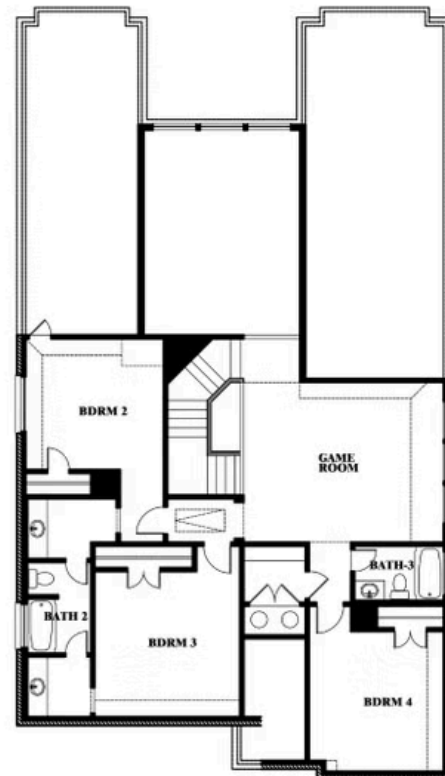

Rose

WATERSCAPE CLASSIC 60S

VISIT OUR MODEL IN STONE RIVER GLEN, ROYSE CITY, TX 75189

ROSE FLOOR PLAN WITH OPTIONAL BED & BATH AT STUDY

Rose
Opt. Bed & Bath at Study

This brochure is for general informational purposes and is to be used as a guide only. Changes may be made during the development process and floorplans, dimensions, fixtures, fittings, finishes and specifications are subject to change without notice. Window placement, balcony configuration, wardrobe sizes and living areas may vary slightly within each plan type. EQUAL HOUSING OPPORTUNITY