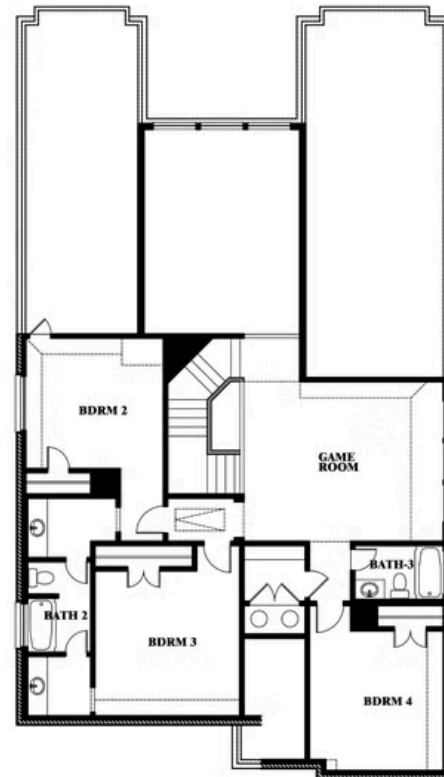

Rose

ROSE FLOOR PLAN

WATERSCAPE CLASSIC 60S

VISIT OUR MODEL IN STONE RIVER GLEN, ROYSE CITY, TX 75189

Rose

This brochure is for general informational purposes and is to be used as a guide only. Changes may be made during the development process and floorplans, dimensions, fixtures, fittings, finishes and specifications are subject to change without notice. Window placement, balcony configuration, wardrobe sizes and living areas may vary slightly within each plan type. EQUAL HOUSING OPPORTUNITY