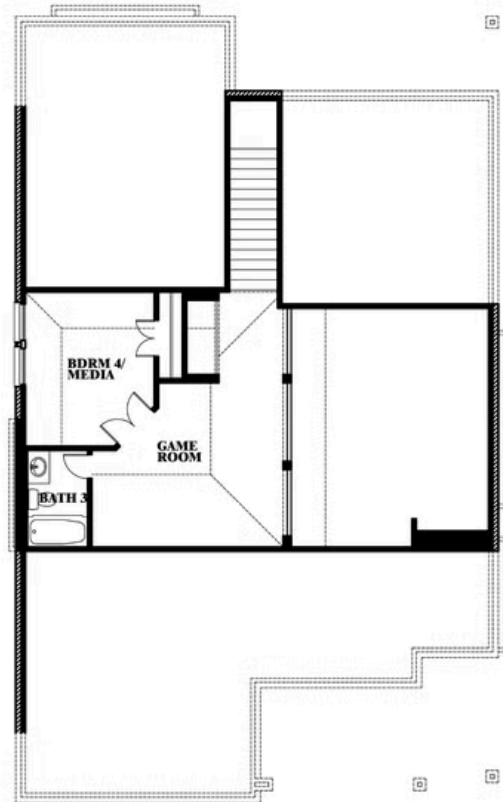

Dogwood III

WATERSCAPE CLASSIC 60S

VISIT OUR MODEL IN STONE RIVER GLEN, ROYSE CITY, TX 75189

Dogwood III

This brochure is for general informational purposes and is to be used as a guide only. Changes may be made during the development process and floorplans, dimensions, fixtures, fittings, finishes and specifications are subject to change without notice. Window placement, balcony configuration, wardrobe sizes and living areas may vary slightly within each plan type. EQUAL HOUSING OPPORTUNITY