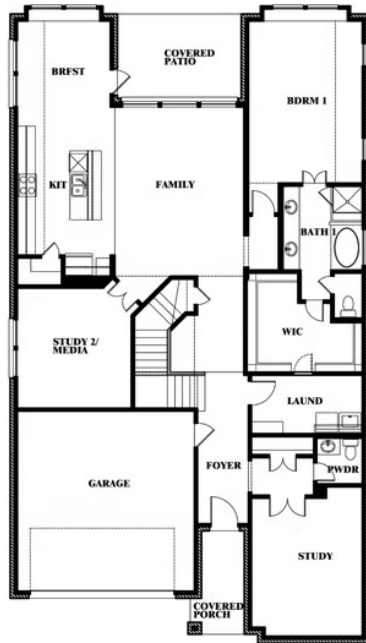

Rose

ROSE FLOOR PLAN

STONE RIVER GLEN 60S

2204 RIO PIEDRA DRIVE, ROYSE CITY, TX 75189

Rose