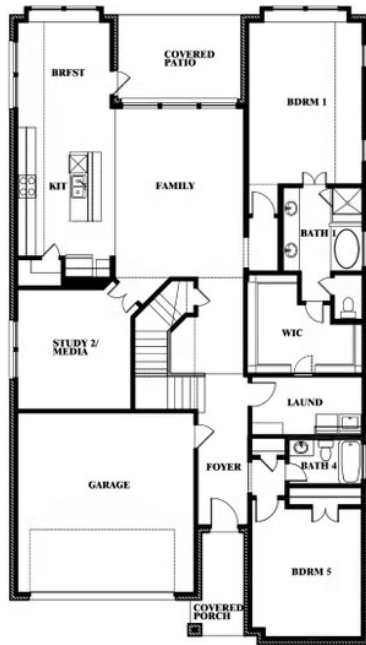

Rose

STONE RIVER GLEN 60S

2204 RIO PIEDRA DRIVE, ROYSE CITY, TX 75189

ROSE FLOOR PLAN WITH OPTIONAL BED & BATH AT STUDY

Rose
Opt. Bed & Bath at Study

Document generated Sep 16, 2024. Prices, plans, square footage, features and materials are subject to change at any time without notice and vary among communities. Listed prices are for informational purposes only, are not binding, and do not create any contractual obligation(s). The price of any home is dependent on numerous factors, all of which are unique to a specific home, and is not guaranteed until specified in a binding contract. Pricing of elevations and additional optional beds/baths vary per plan. Some plans require a premium homesite. Please ask the Community Manager for details. Renderings of homes are artist concepts and may not reflect exact colors and materials.