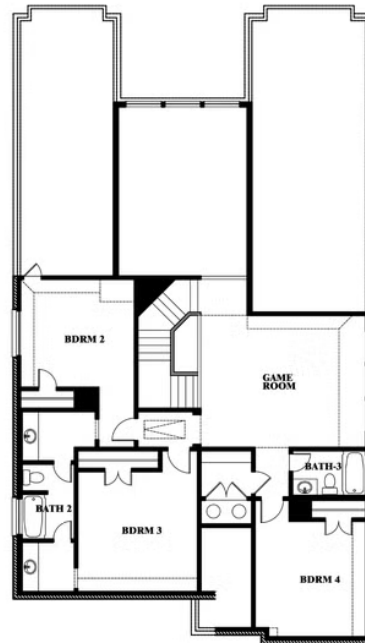

Rose

ROSE FLOOR PLAN

STONE RIVER GLEN 60S

2204 RIO PIEDRA DRIVE, ROYSE CITY, TX 75189

Rose