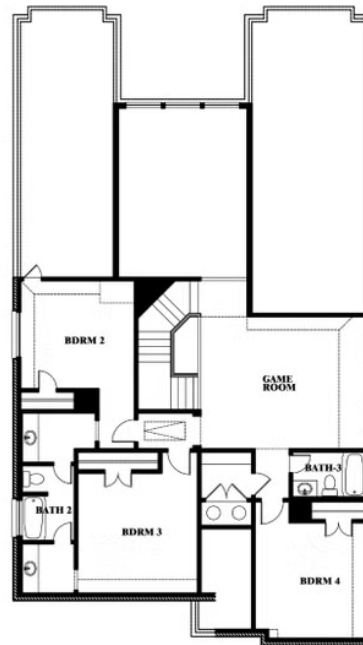

Rose

STONE RIVER GLEN 60S

2204 RIO PIEDRA DRIVE, ROYSE CITY, TX 75189

ROSE FLOOR PLAN WITH OPTIONAL BED & BATH AT STUDY

Rose
Opt. Bed & Bath at Study

Document generated Sep 16, 2024. Prices, plans, square footage, features and materials are subject to change at any time without notice and vary among communities. Listed prices are for informational purposes only, are not binding, and do not create any contractual obligation(s). The price of any home is dependent on numerous factors, all of which are unique to a specific home, and is not guaranteed until specified in a binding contract. Pricing of elevations and additional optional beds/baths vary per plan. Some plans require a premium homesite. Please ask the Community Manager for details. Renderings of homes are artist concepts and may not reflect exact colors and materials.