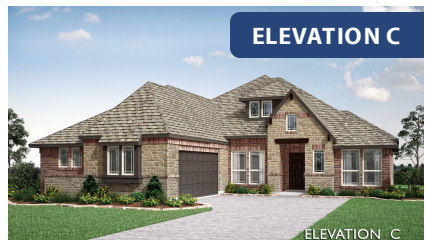

Rockcress

HOMES FROM
\$422,990

CLASSIC SERIES

STONE RIVER GLEN 60S

2113 RIO PIEDRA DRIVE, ROYSE CITY, TX 75189

2,250
SQUARE FEET

3
BEDROOMS

2.5
BATHROOMS

2
CAR GARAGE

ELEVATION B

ELEVATION A

ELEVATION A

ELEVATION AS

ELEVATION AS

ELEVATION C

ELEVATION C