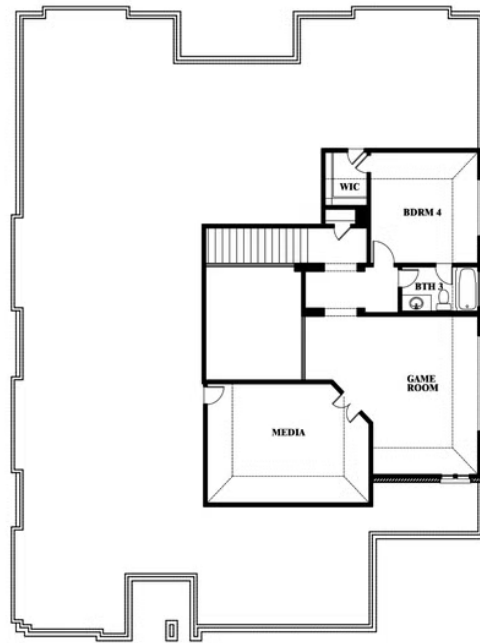

Primrose FE V

STONE RIVER GLEN 60S

2204 RIO PIEDRA DRIVE, ROYSE CITY, TX 75189

Primrose FE V