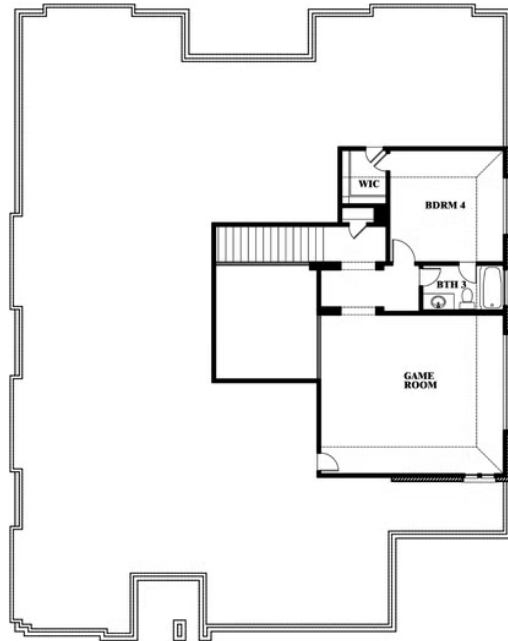

Primrose FE IV

STONE RIVER GLEN 60S

2204 RIO PIEDRA DRIVE, ROYSE CITY, TX 75189

Primrose FE IV