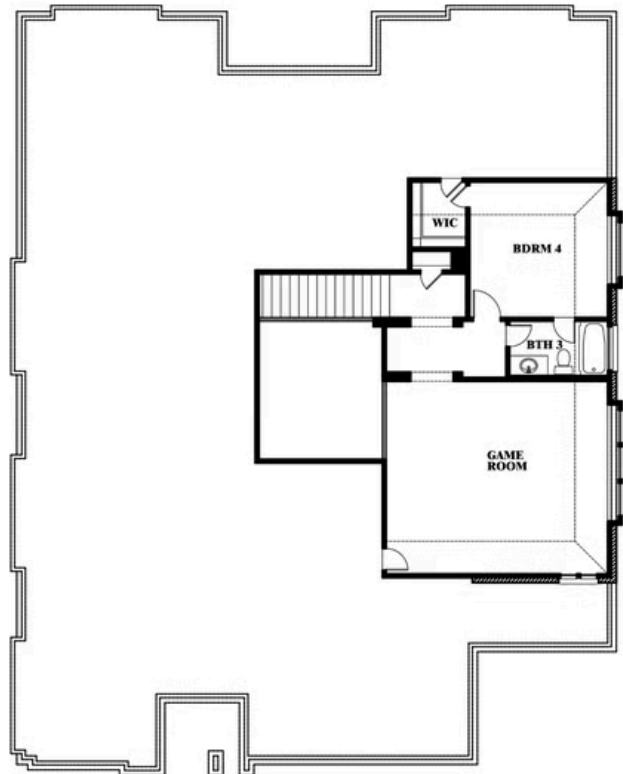

Primrose FE IV

STONE RIVER GLEN 60S
2113 RIO PIEDRA DRIVE, ROYSE CITY, TX 75189

Primrose FE IV

This brochure is for general informational purposes and is to be used as a guide only. Changes may be made during the development process and floorplans, dimensions, fixtures, fittings, finishes and specifications are subject to change without notice. Window placement, balcony configuration, wardrobe sizes and living areas may vary slightly within each plan type. EQUAL HOUSING OPPORTUNITY

Document generated Mar 14, 2025. Prices, plans, square footage, features and materials are subject to change at any time without notice and vary among communities. Listed prices are for informational purposes only, are not binding, and do not create any contractual obligation(s). The price of any home is dependent on numerous factors, all of which are unique to a specific home, and is not guaranteed until specified in a binding contract. Pricing of elevations and additional optional beds/baths vary per plan. Some plans require a premium homesite. Please ask the Community Manager for details. Renderings of homes are artist concepts and may not reflect exact colors and materials.