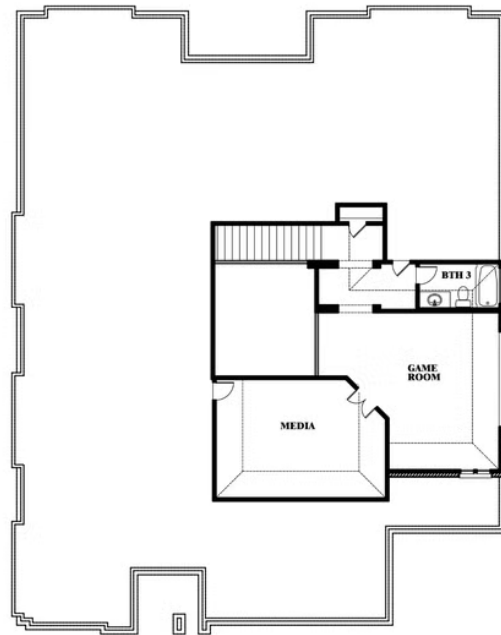

Primrose FE III

STONE RIVER GLEN 60S

2204 RIO PIEDRA DRIVE, ROYSE CITY, TX 75189

Primrose FE III