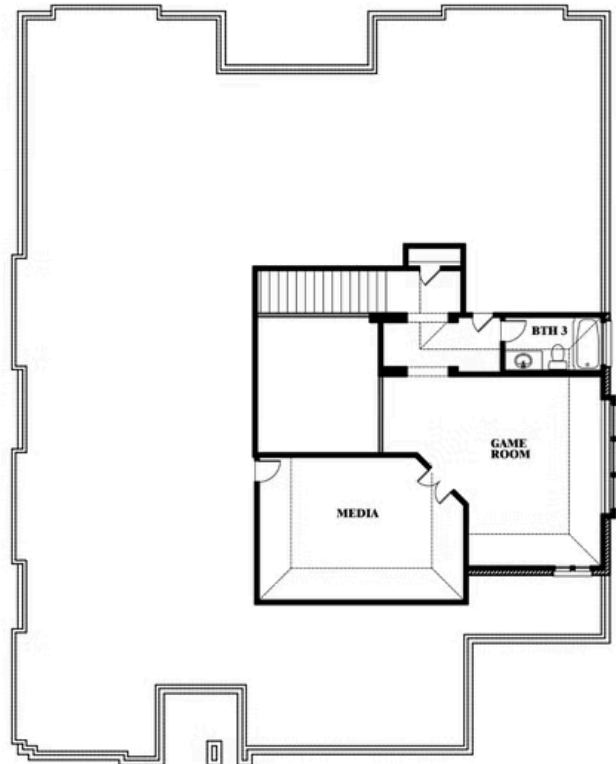

Primrose FE III

STONE RIVER GLEN 60S
2113 RIO PIEDRA DRIVE, ROYSE CITY, TX 75189

Primrose FE III

This brochure is for general informational purposes and is to be used as a guide only. Changes may be made during the development process and floorplans, dimensions, fixtures, fittings, finishes and specifications are subject to change without notice. Window placement, balcony configuration, wardrobe sizes and living areas may vary slightly within each plan type. EQUAL HOUSING OPPORTUNITY

Document generated Dec 22, 2024. Prices, plans, square footage, features and materials are subject to change at any time without notice and vary among communities. Listed prices are for informational purposes only, are not binding, and do not create any contractual obligation(s). The price of any home is dependent on numerous factors, all of which are unique to a specific home, and is not guaranteed until specified in a binding contract. Pricing of elevations and additional optional beds/baths vary per plan. Some plans require a premium homesite. Please ask the Community Manager for details. Renderings of homes are artist concepts and may not reflect exact colors and materials.