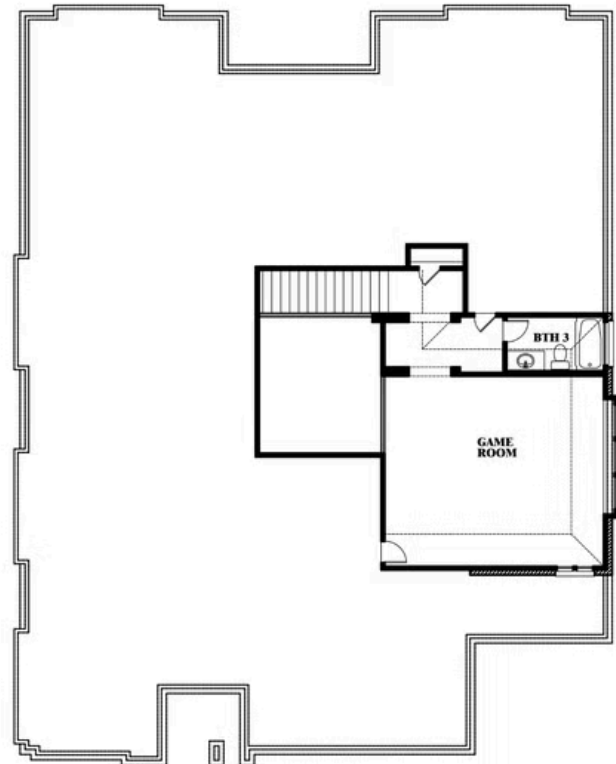

Primrose FE II

HOMES FROM
\$530,990

CLASSIC SERIES

STONE RIVER GLEN 60S

2113 RIO PIEDRA DRIVE, ROYSE CITY, TX 75189

3,336
SQUARE FEET

3
BEDROOMS

3.5
BATHROOMS

Primrose FE II

STONE RIVER GLEN 60S
2113 RIO PIEDRA DRIVE, ROYSE CITY, TX 75189

Primrose FE II

This brochure is for general informational purposes and is to be used as a guide only. Changes may be made during the development process and floorplans, dimensions, fixtures, fittings, finishes and specifications are subject to change without notice. Window placement, balcony configuration, wardrobe sizes and living areas may vary slightly within each plan type. EQUAL HOUSING OPPORTUNITY