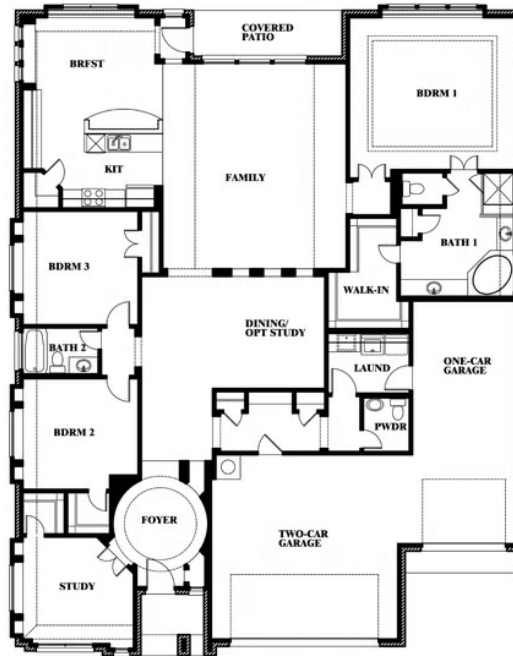

Primrose FE

STONE RIVER GLEN 60S

2204 RIO PIEDRA DRIVE, ROYSE CITY, TX 75189

Primrose FE