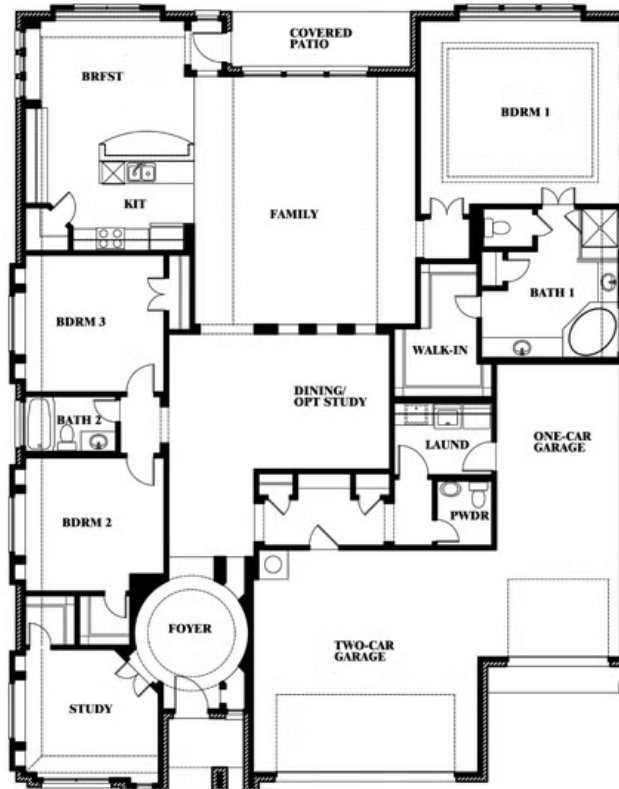

Primrose FE

HOMES FROM
\$492,990

CLASSIC SERIES

STONE RIVER GLEN 60S

2113 RIO PIEDRA DRIVE, ROYSE CITY, TX 75189

2,775
SQUARE FEET

3
BEDROOMS

2.5
BATHROOMS

3
CAR GARAGE

Primrose FE

STONE RIVER GLEN 60S

2113 RIO PIEDRA DRIVE, ROYSE CITY, TX 75189

Primrose FE

This brochure is for general informational purposes and is to be used as a guide only. Changes may be made during the development process and floorplans, dimensions, fixtures, fittings, finishes and specifications are subject to change without notice. Window placement, balcony configuration, wardrobe sizes and living areas may vary slightly within each plan type. EQUAL HOUSING OPPORTUNITY