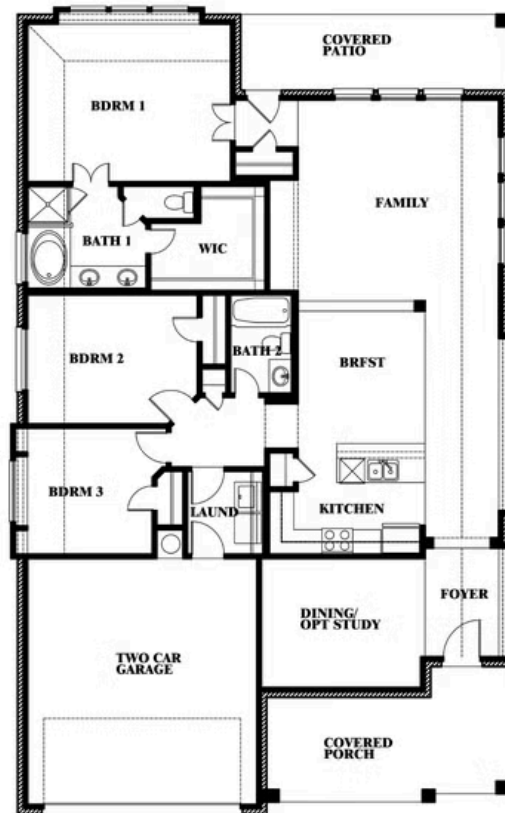

Dogwood

HOMES FROM
\$392,990

CLASSIC SERIES

STONE RIVER GLEN 60S

2113 RIO PIEDRA DRIVE, ROYSE CITY, TX 75189

1,840
SQUARE FEET

3
BEDROOMS

2.0
BATHROOMS

2
CAR GARAGE

ELEVATION ES

ELEVATION A

ELEVATION A

ELEVATION C

ELEVATION C

ELEVATION FS

ELEVATION FS

Dogwood

STONE RIVER GLEN 60S

2113 RIO PIEDRA DRIVE, ROYSE CITY, TX 75189

Dogwood

This brochure is for general informational purposes and is to be used as a guide only. Changes may be made during the development process and floorplans, dimensions, fixtures, fittings, finishes and specifications are subject to change without notice. Window placement, balcony configuration, wardrobe sizes and living areas may vary slightly within each plan type. EQUAL HOUSING OPPORTUNITY