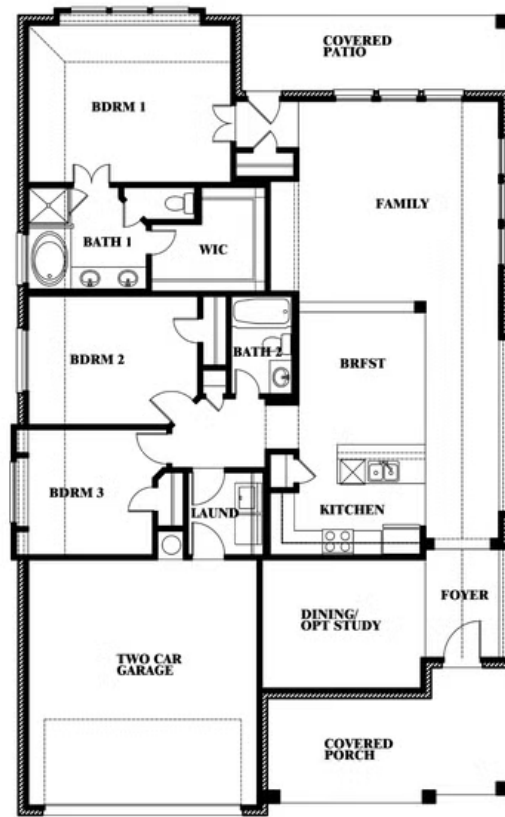

Dogwood

CLASSIC SERIES

STONE RIVER GLEN 60S

2113 RIO PIEDRA DRIVE, ROYSE CITY, TX 75189

HOMES FROM

\$392,990

1,840
SQUARE FEET

3
BEDROOMS

2.0
BATHROOMS

2
CAR GARAGE

ELEVATION ES

ELEVATION A

ELEVATION A

ELEVATION C

ELEVATION C

ELEVATION FS

ELEVATION FS

ELEVATION G

ELEVATION G

ELEVATION GS

ELEVATION GS

Document generated Nov 21, 2024. Prices, plans, square footage, features and materials are subject to change at any time without notice and vary among communities. Listed prices are for informational purposes only, are not binding, and do not create any contractual obligation(s). The price of any home is dependent on numerous factors, all of which are unique to a specific home, and is not guaranteed until specified in a binding contract. Pricing of elevations and additional optional beds/baths vary per plan. Some plans require a premium homesite. Please ask the Community Manager for details. Renderings of homes are artist concepts and may not reflect exact colors and materials.

Dogwood

STONE RIVER GLEN 60S

2113 RIO PIEDRA DRIVE, ROYSE CITY, TX 75189

Dogwood

This brochure is for general informational purposes and is to be used as a guide only. Changes may be made during the development process and floorplans, dimensions, fixtures, fittings, finishes and specifications are subject to change without notice. Window placement, balcony configuration, wardrobe sizes and living areas may vary slightly within each plan type. EQUAL HOUSING OPPORTUNITY