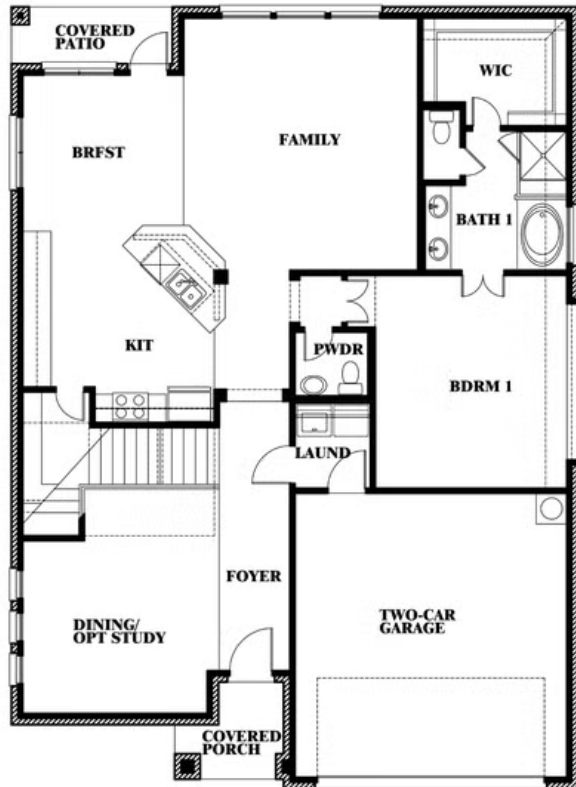

Dewberry II

CLASSIC SERIES

STONE RIVER GLEN 60S

2113 RIO PIEDRA DRIVE, ROYSE CITY, TX 75189

HOMES FROM

\$458,990

3,026
SQUARE FEET

4
BEDROOMS

2.5
BATHROOMS

2
CAR GARAGE

Document generated Nov 21, 2024. Prices, plans, square footage, features and materials are subject to change at any time without notice and vary among communities. Listed prices are for informational purposes only, are not binding, and do not create any contractual obligation(s). The price of any home is dependent on numerous factors, all of which are unique to a specific home, and is not guaranteed until specified in a binding contract. Pricing of elevations and additional optional beds/baths vary per plan. Some plans require a premium homesite. Please ask the Community Manager for details. Renderings of homes are artist concepts and may not reflect exact colors and materials.

Dewberry II

STONE RIVER GLEN 60S

2113 RIO PIEDRA DRIVE, ROYSE CITY, TX 75189

Dewberry II

This brochure is for general informational purposes and is to be used as a guide only. Changes may be made during the development process and floorplans, dimensions, fixtures, fittings, finishes and specifications are subject to change without notice. Window placement, balcony configuration, wardrobe sizes and living areas may vary slightly within each plan type. EQUAL HOUSING OPPORTUNITY