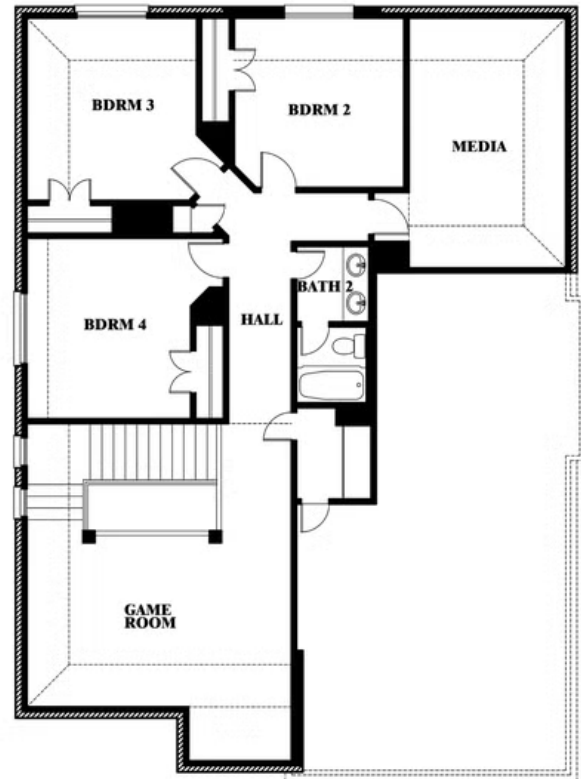

Dewberry II

CLASSIC SERIES

STONE RIVER GLEN 60S

2113 RIO PIEDRA DRIVE, ROYSE CITY, TX 75189

HOMES FROM

\$458,990

3,026
SQUARE FEET

4
BEDROOMS

Dewberry II

STONE RIVER GLEN 60S

2113 RIO PIEDRA DRIVE, ROYSE CITY, TX 75189

Dewberry II

This brochure is for general informational purposes and is to be used as a guide only. Changes may be made during the development process and floorplans, dimensions, fixtures, fittings, finishes and specifications are subject to change without notice. Window placement, balcony configuration, wardrobe sizes and living areas may vary slightly within each plan type. EQUAL HOUSING OPPORTUNITY