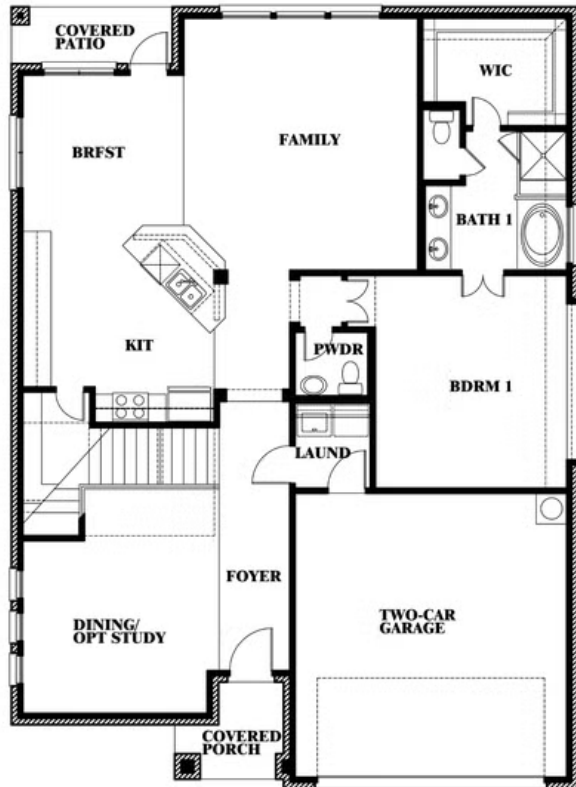

Dewberry II

CLASSIC SERIES

STONE RIVER GLEN 60S

2113 RIO PIEDRA DRIVE, ROYSE CITY, TX 75189

HOMES FROM

\$458,990

3,026
SQUARE FEET

4
BEDROOMS

2.5
BATHROOMS

2
CAR GARAGE

Document generated Nov 4, 2024. Prices, plans, square footage, features and materials are subject to change at any time without notice and vary among communities. Listed prices are for informational purposes only, are not binding, and do not create any contractual obligation(s). The price of any home is dependent on numerous factors, all of which are unique to a specific home, and is not guaranteed until specified in a binding contract. Pricing of elevations and additional optional beds/baths vary per plan. Some plans require a premium homesite. Please ask the Community Manager for details. Renderings of homes are artist concepts and may not reflect exact colors and materials.

Dewberry II

STONE RIVER GLEN 60S

2113 RIO PIEDRA DRIVE, ROYSE CITY, TX 75189

Dewberry II

This brochure is for general informational purposes and is to be used as a guide only. Changes may be made during the development process and floorplans, dimensions, fixtures, fittings, finishes and specifications are subject to change without notice. Window placement, balcony configuration, wardrobe sizes and living areas may vary slightly within each plan type. EQUAL HOUSING OPPORTUNITY